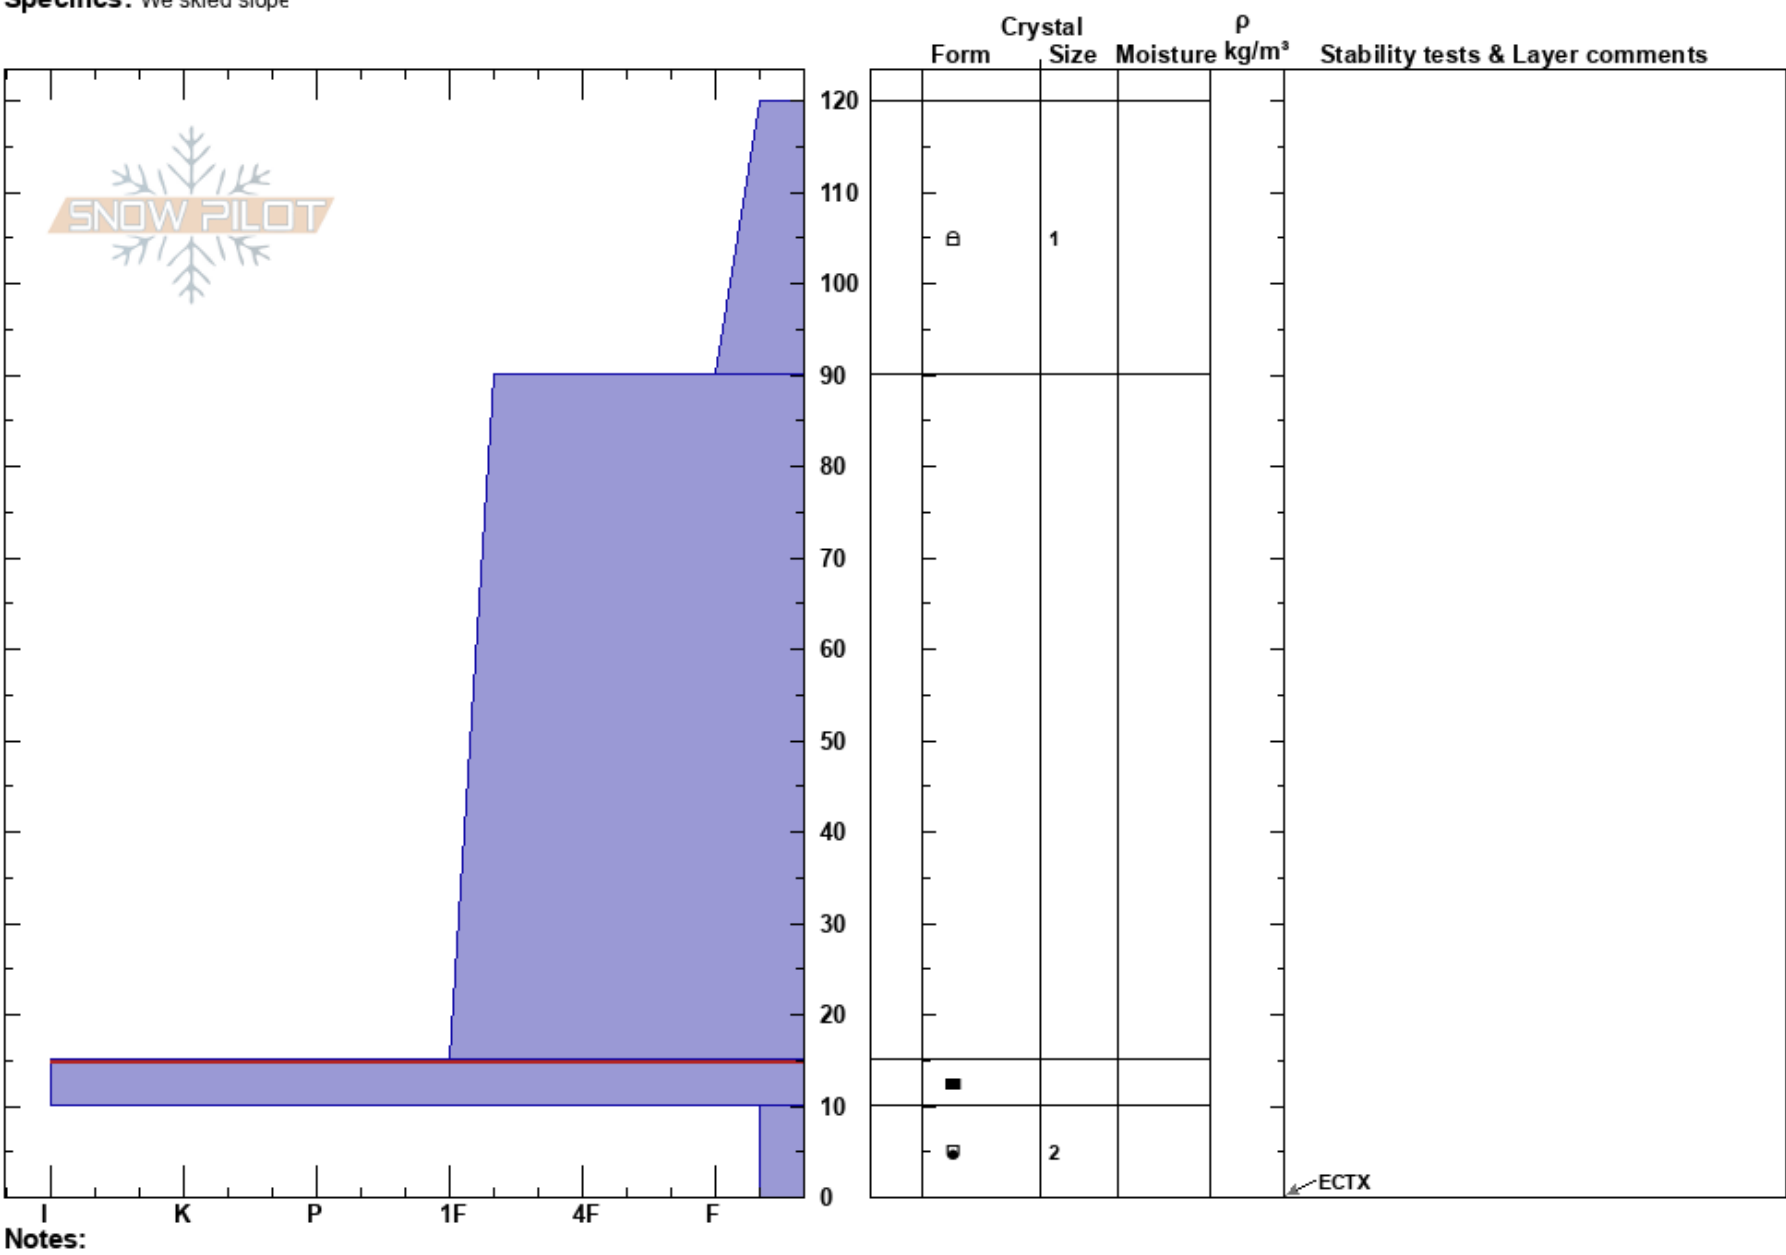

Telescope runout  
 Kachina Peaks  
 AZ  
**Elevation:** 10389 ft  
**Aspect:** 20°  
**Specifics:** We skied slope

Mike Farrell  
 02/06/2022 - 12:30pm  
**Co-ord:** 35.33435N, -111.64240W  
**Slope Angle:** 33°  
**Wind Loading:** no

**Stability:** Good  
**Air Temperature:** 32°F  
**Sky Cover:** CLR  
**Precipitation:** NO  
**Wind:** NE Moderate

**HS:** 120  
**Layer Notes:**  
 15-10cm: Problematic layer

Notes: