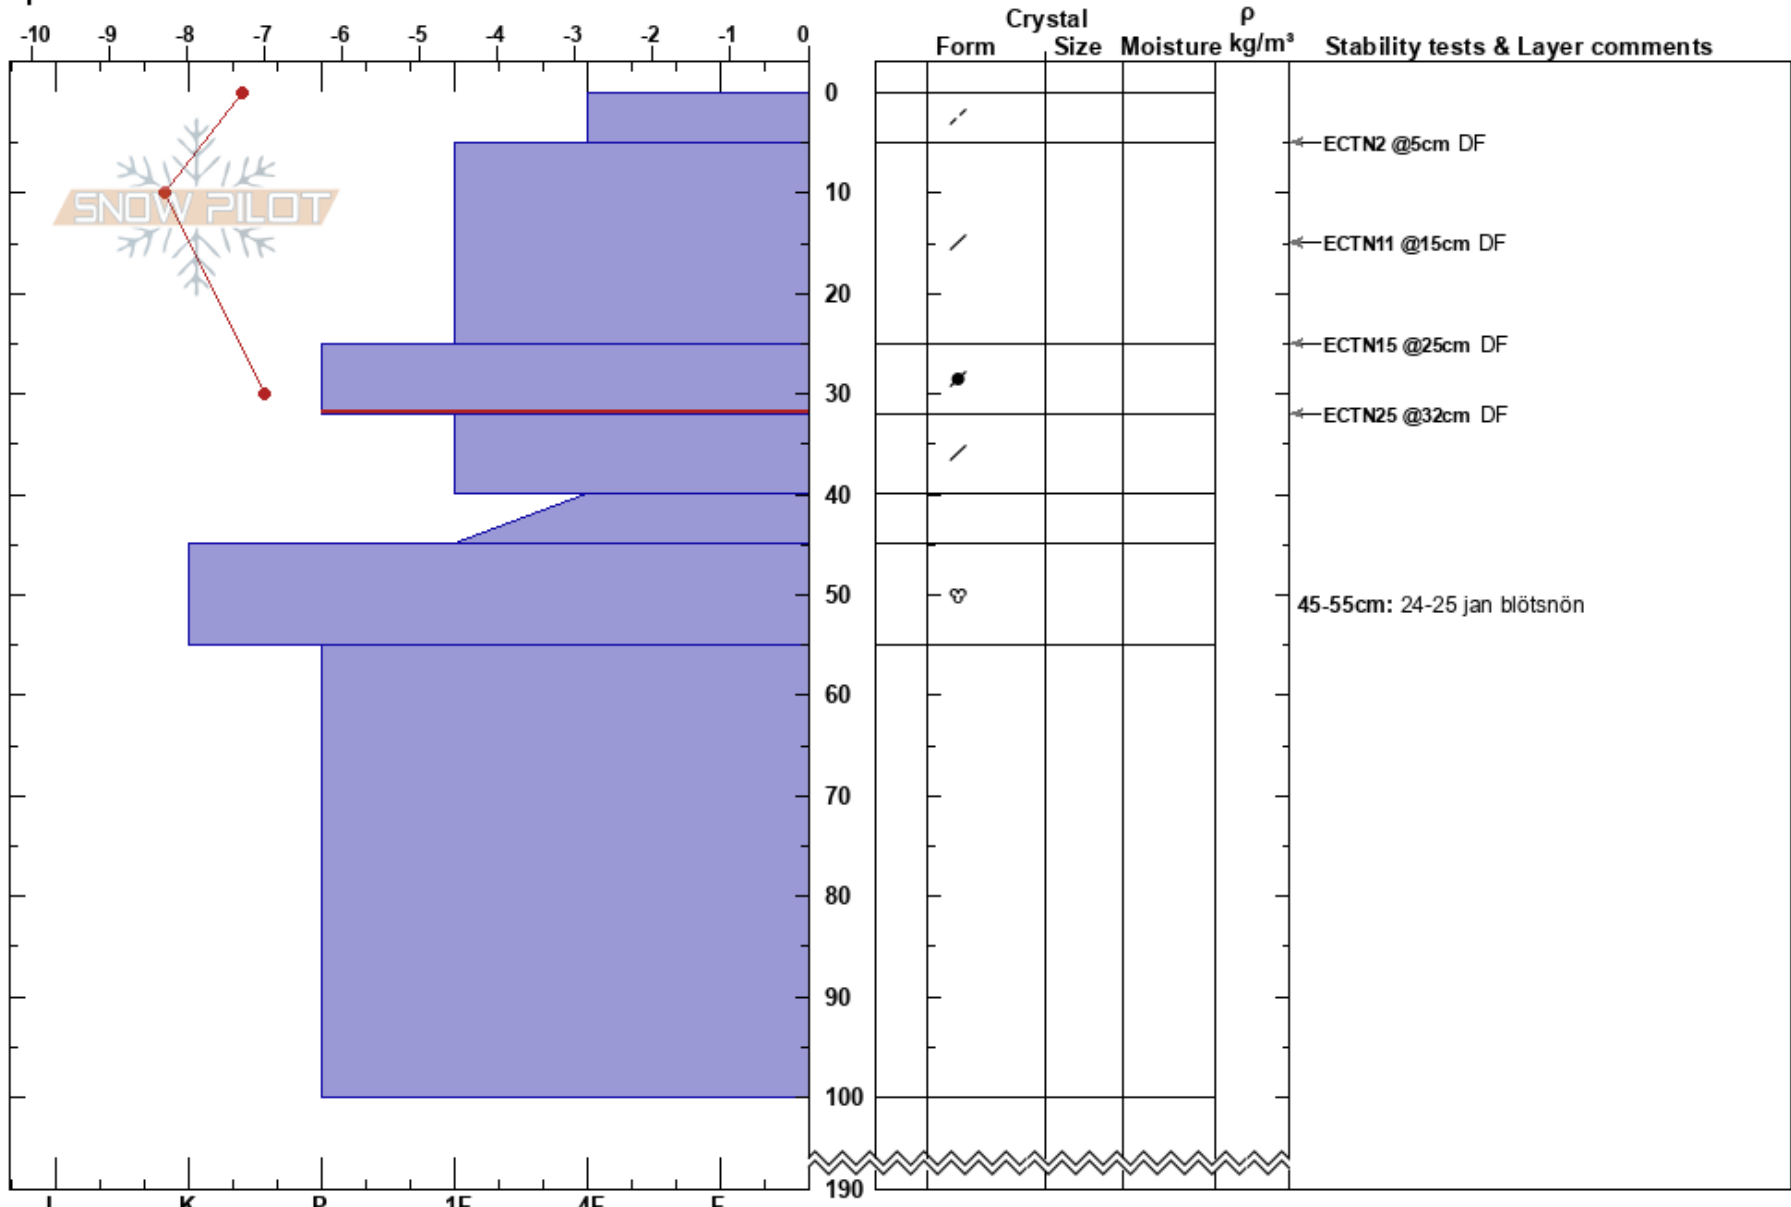

Laisaliden WSW
 Västra Vindelfjällen
 Sweden
Elevation: 780 m
Aspect: 250°
Specifics:

Anton Grindgärds
 07/02/2022 - 10:20
Co-ord:
Slope Angle: 18°
Wind Loading:

Stability: **HS:**190
Air Temperature: -7.3°C **PF:**17
Sky Cover: BKN
Precipitation: NO
Wind: NW Light Breeze
Layer Notes:
 25-32cm: Problematic layer
 45-55cm: 24-25 jan blötsnön

Notes: Ökande vind under tiden jag grävde. ECT kolumn frigjord down 65.