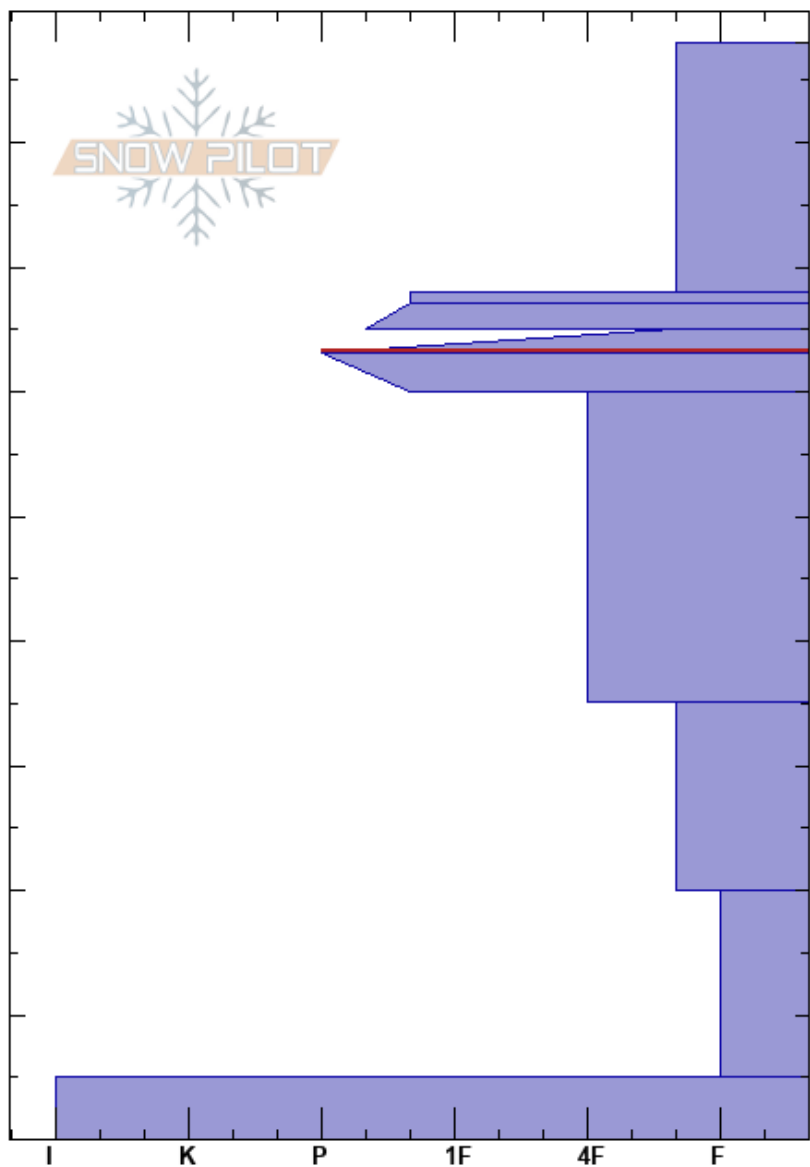

First Yellow Mule  
 Madison Range-N  
 MT  
 Elevation: 9500 ft  
 Aspect: 54°  
 Specifics:

Gabrielle Antonioli  
 12/04/2017 - 11:00am  
 Co-ord: 45.17191N, -111.39438W  
 Slope Angle: 38°  
 Wind Loading:

Stability: Fair Unstable HS:88  
 Air Temperature: -9.6°C  
 Sky Cover: SCT  
 Precipitation: S-1  
 Wind: W Calm

Layer Notes:  
 65-63cm: Problematic layer

Crystal Form	Crystal Size	Moisture	$\rho$ kg/m <sup>3</sup>	Stability tests & Layer comments
+ (✓)	1			
■ (⊖)	1			CT13, Q1 @63cm ECTN13 @63cm PST77/100 (End) @63cm
	0.5-1			
□	3			ECTN24 @20cm PST77/100 (End) @20cm
^	3-4			
■				ECP22 @5cm