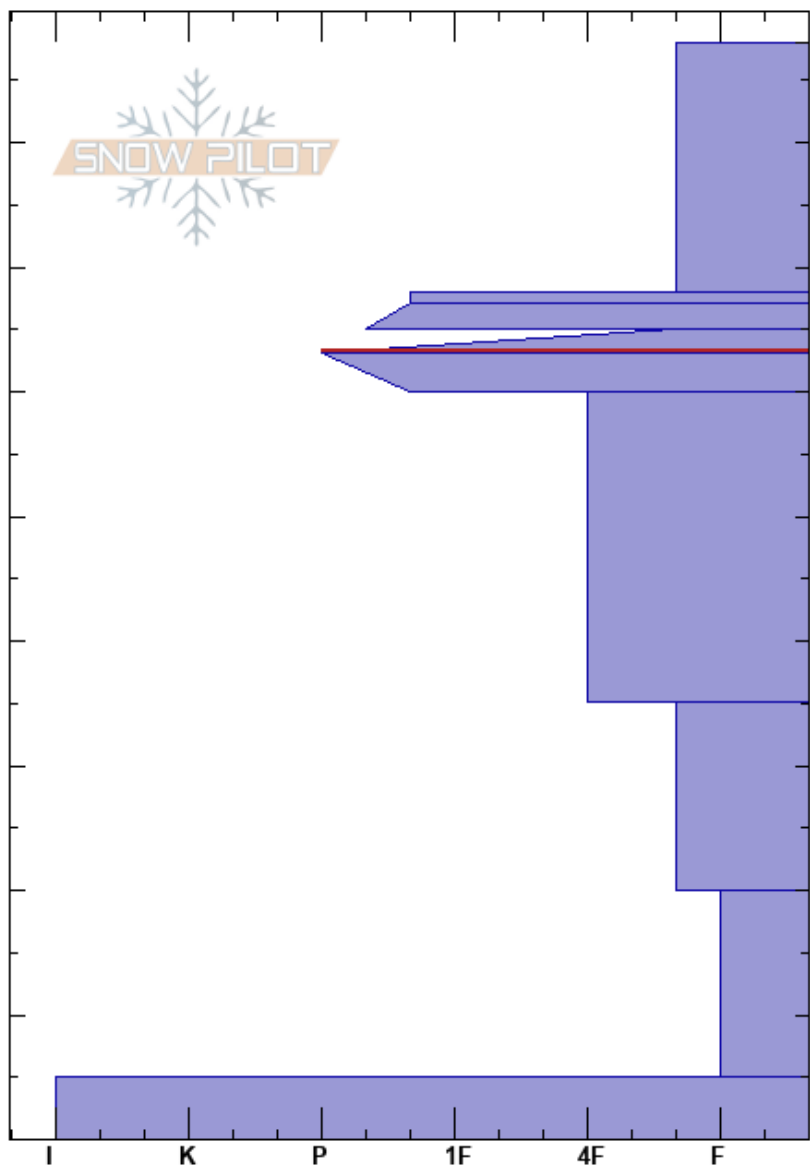

First Yellow Mule
 Madison Range-N
 MT
 Elevation: 9500 ft
 Aspect: 54°
 Specifics:

Gabrielle Antonioli
 12/04/2017 - 11:00am
 Co-ord: 45.17191N, -111.39438W
 Slope Angle: 38°
 Wind Loading:

Stability: Fair Unstable HS:88
 Air Temperature: -9.6°C
 Sky Cover: SCT
 Precipitation: S-1
 Wind: W Calm

Layer Notes:
 65-63cm: Problematic layer

Crystal Form	Crystal Size	Moisture	ρ kg/m ³	Stability tests & Layer comments
+ (✓)	1			
■ (⊖)	1			CT13, Q1 @63cm ECTN13 @63cm PST77/100 (End) @63cm
	0.5-1			
□	3			ECTN24 @20cm PST77/100 (End) @20cm
^	3-4			
■				ECP22 @5cm