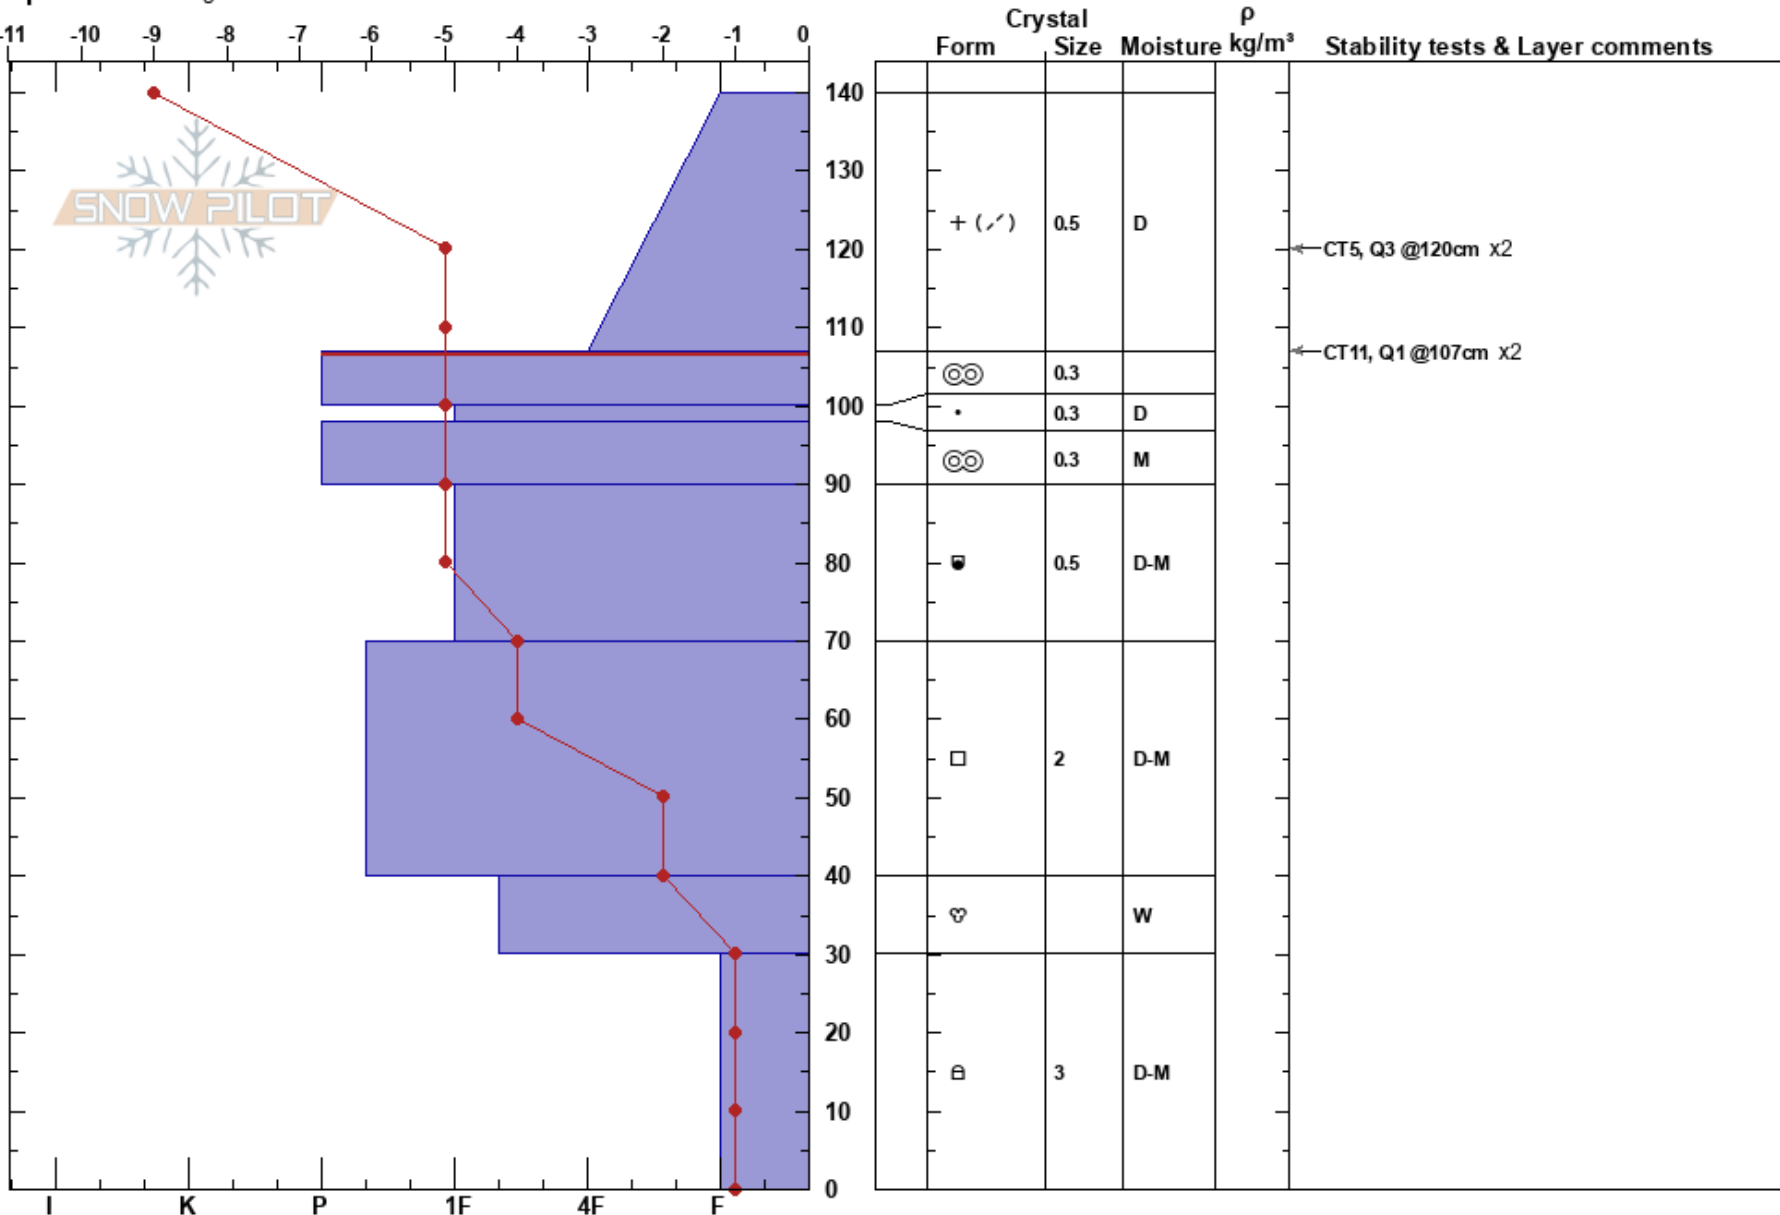

cutthroat  
 Carson Range  
 NV  
 Elevation: 8750 ft  
 Aspect: 16°

Devin Hiemstra  
 12/03/2017 - 11:00am  
 Co-ord: 39.32167N, -119.88472W  
 Slope Angle: 42°  
 Wind Loading: previous

Stability: Fair  
 Air Temperature: -6°C  
 Sky Cover: SCT  
 Precipitation: NO  
 Wind: SW Light Breeze

HS:140  
 PS: 40 107-100cm:Problematic layer

Specifics: Pit dug in a Ski Area

Notes: pit dug on the skiers left side of cutthroat chute in an area that is closed and had been ski cut with no results earlier this morning.