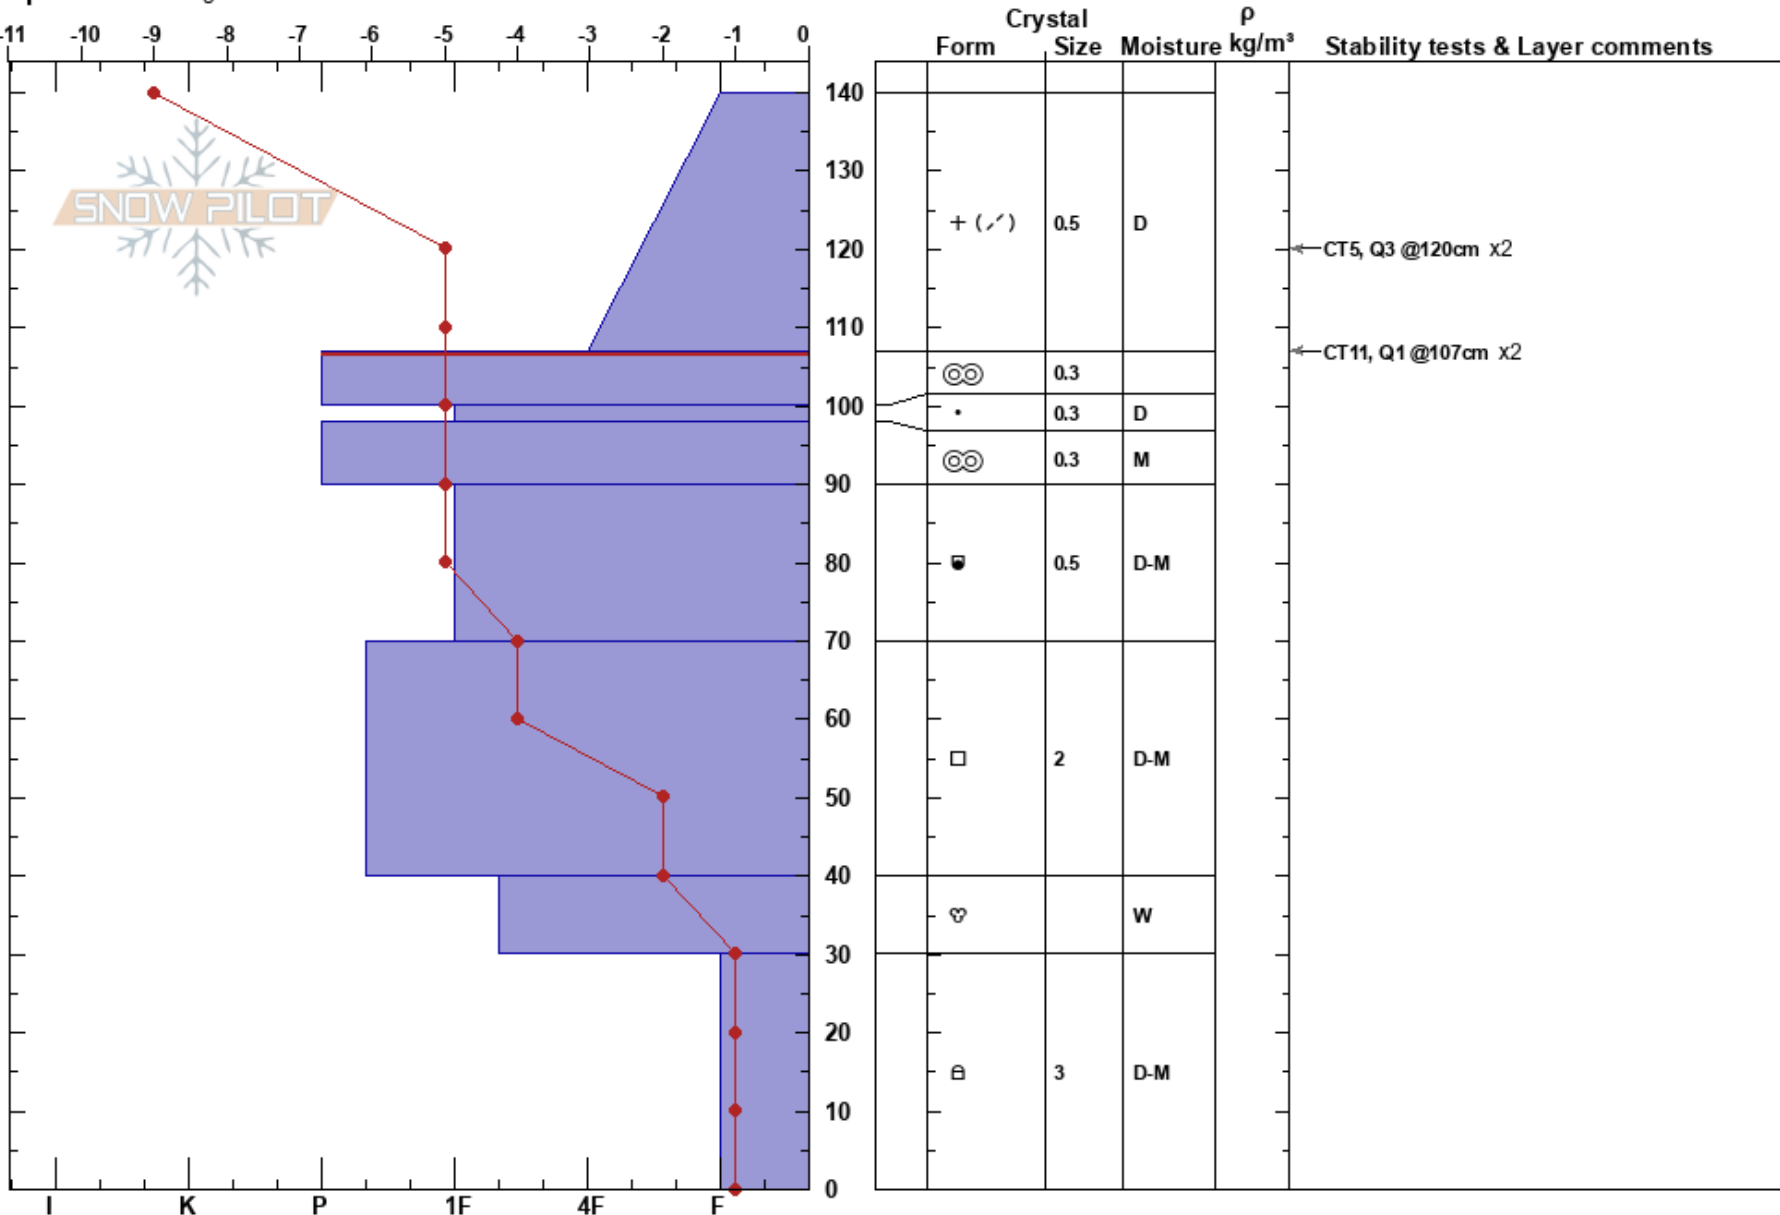

cutthroat
 Carson Range
 NV
 Elevation: 8750 ft
 Aspect: 16°

Devin Hiemstra
 12/03/2017 - 11:00am
 Co-ord: 39.32167N, -119.88472W
 Slope Angle: 42°
 Wind Loading: previous

Stability: Fair
 Air Temperature: -6°C
 Sky Cover: SCT
 Precipitation: NO
 Wind: SW Light Breeze

HS:140
 PS: 40 107-100cm:Problematic layer

Specifics: Pit dug in a Ski Area

Notes: pit dug on the skiers left side of cutthroat chute in an area that is closed and had been ski cut with no results earlier this morning.