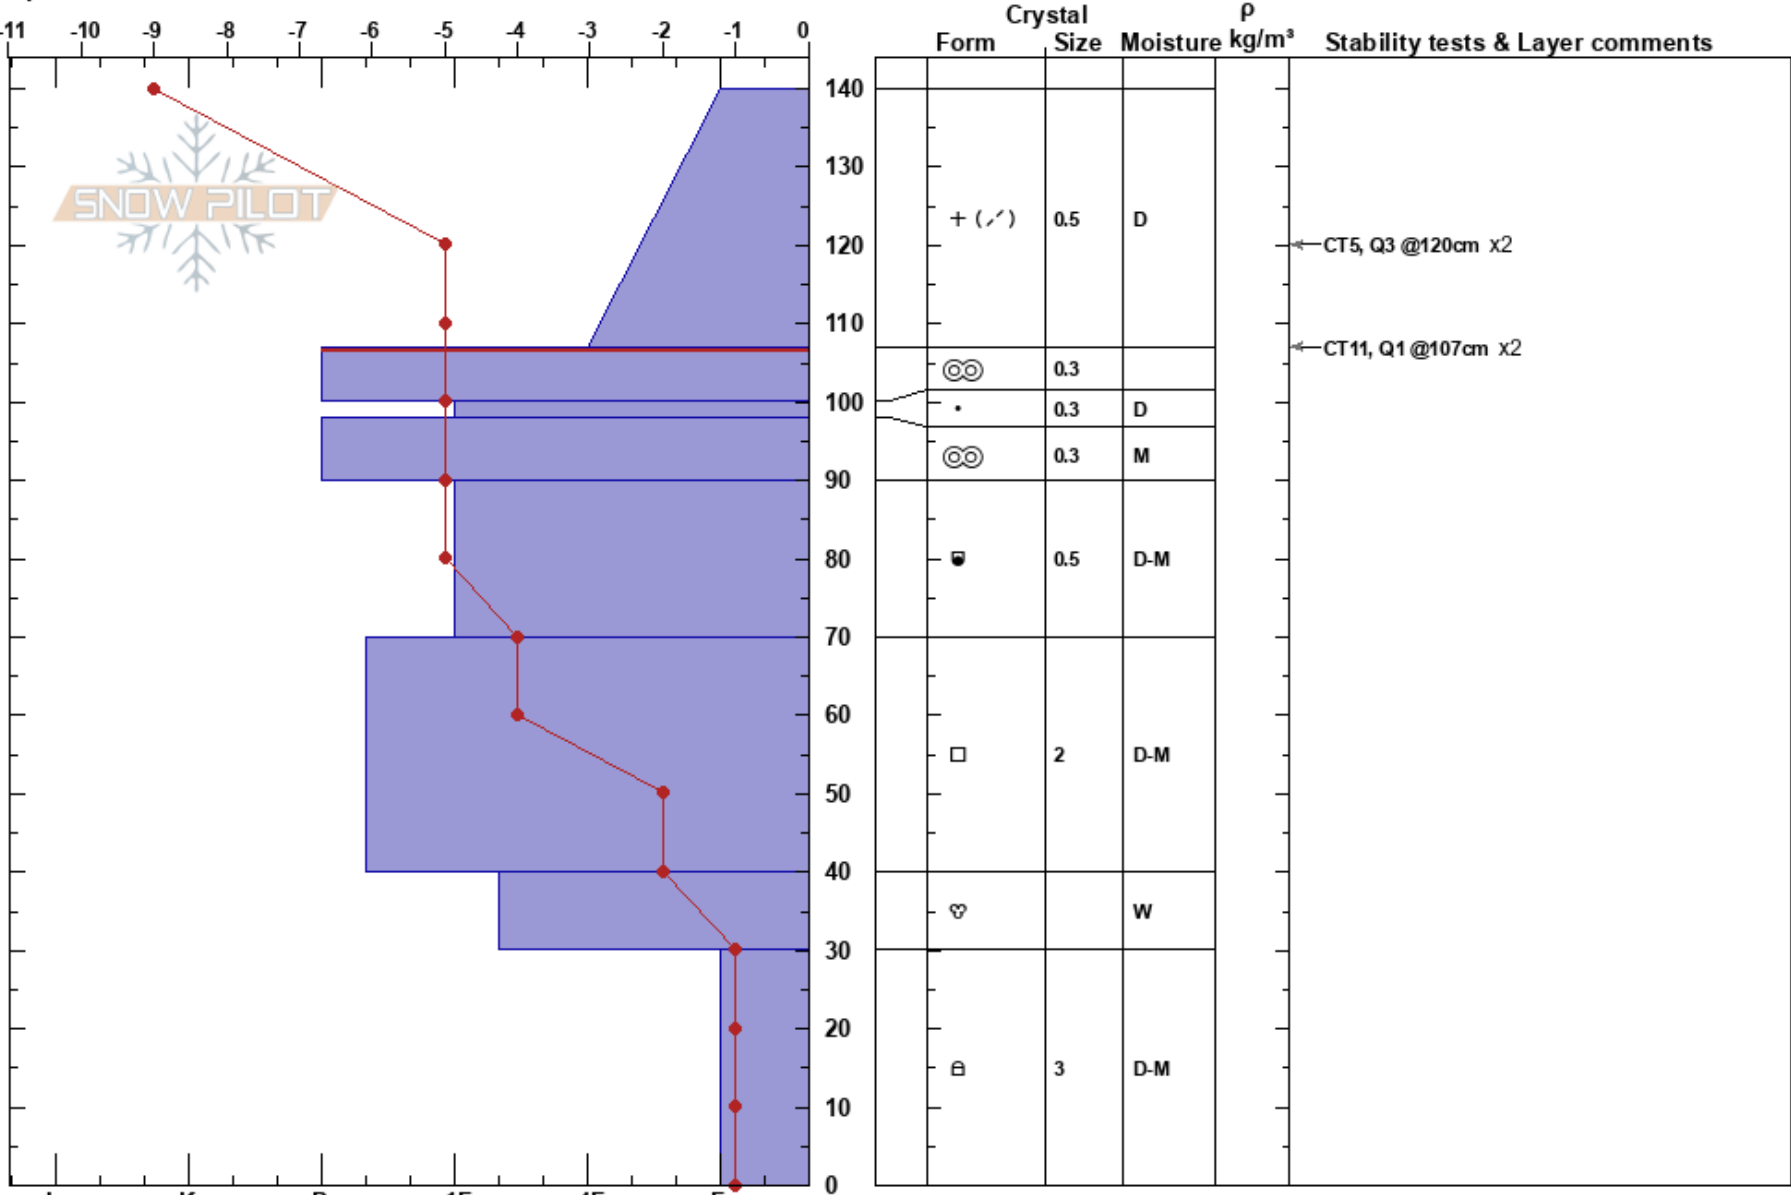

cutthroat
 Carson Range
 NV
Elevation: 8750 ft
Aspect: 16°

Devin Hiemstra
 12/03/2017 - 11:00am
Co-ord: 39.32167N, -119.88472W
Slope Angle: 42°
Wind Loading: previous

Stability: Fair **HS:** 140 **Layer Notes:**
Air Temperature: -6°C **PS:** 40 107-100cm: Problematic layer
Sky Cover: SCT
Precipitation: NO
Wind: SW Light Breeze

Specifics: Pit dug in a Ski Area

Notes: pit dug on the skiers left side of cutthroat chute in an area that is closed and had been ski cut with no results earlier this morning.