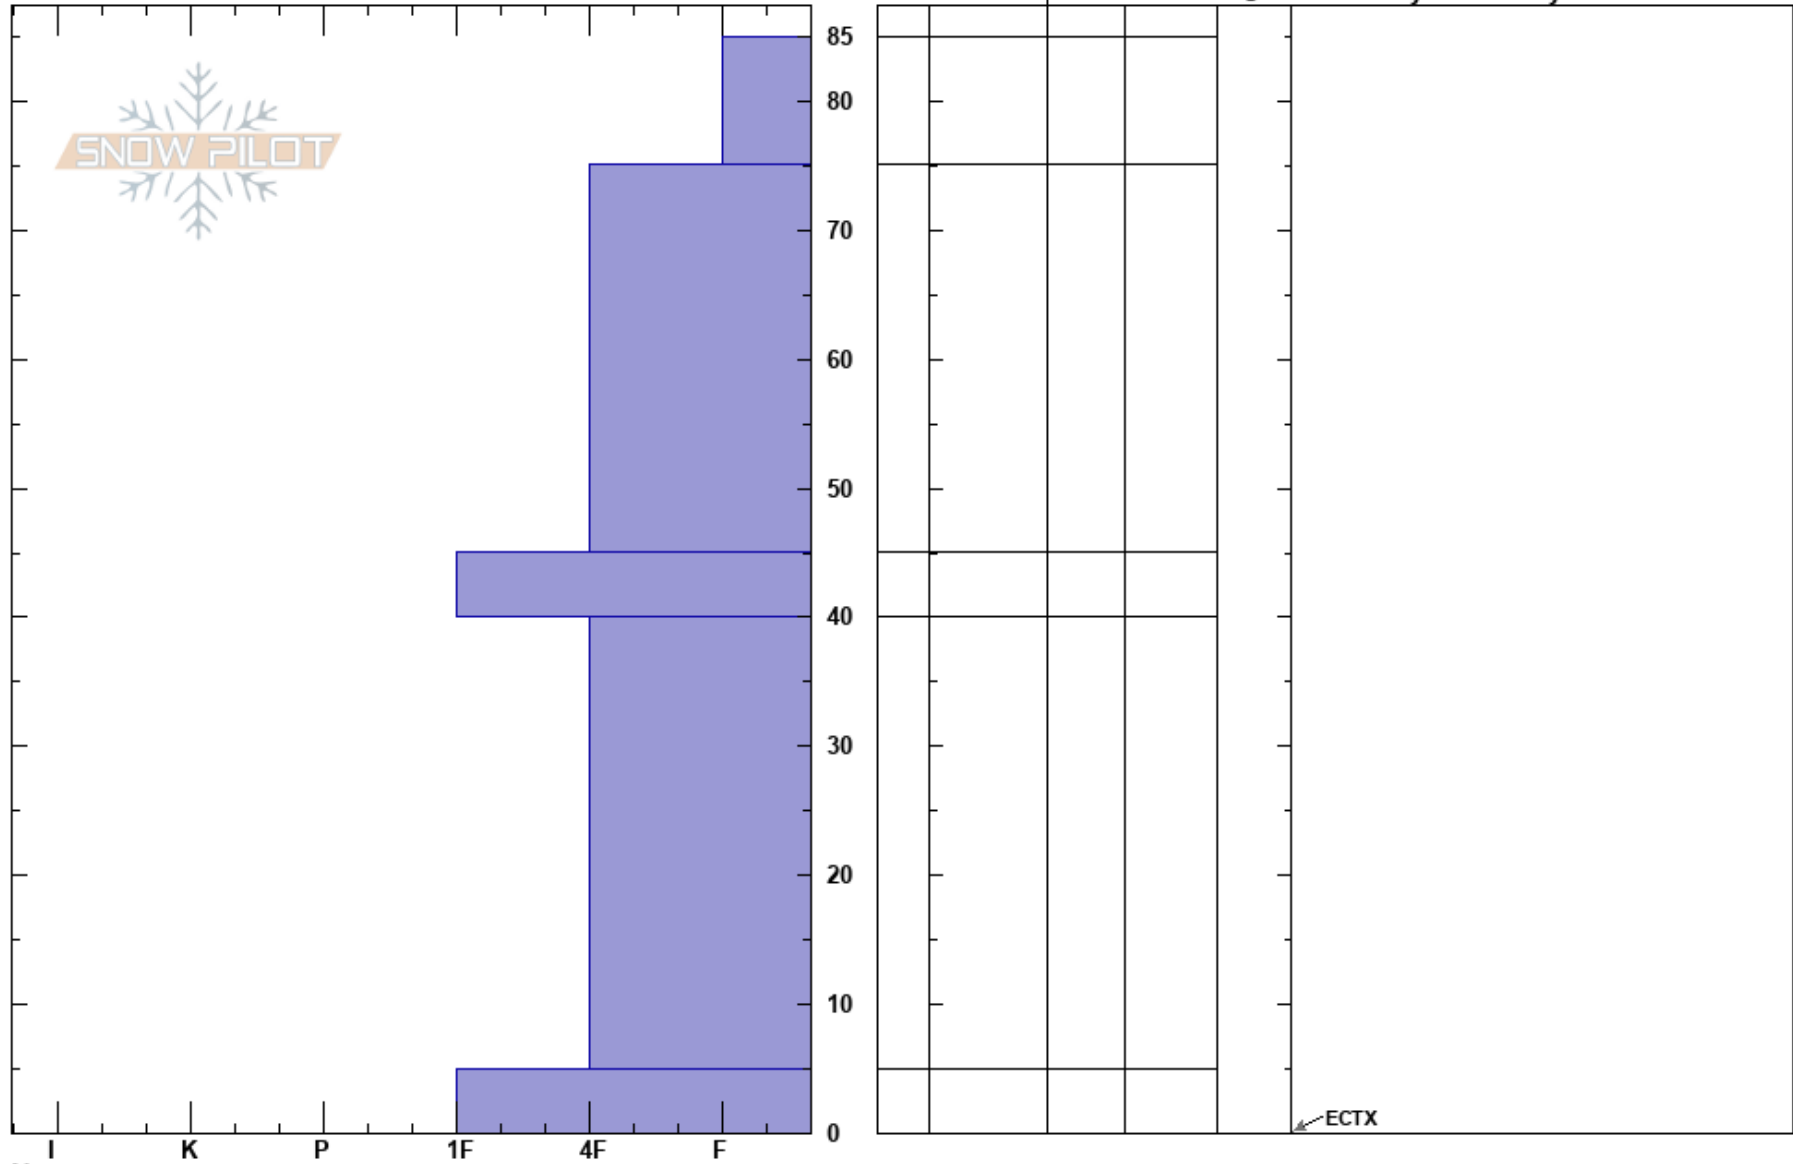

Summit Park
Wasatch Range
UT
Elevation: 7885 ft
Aspect: NW
Specifics:

Ian Woulfe
02/03/2022 - 4:00pm
Co-ord: 40.74190N, -111.62436E
Slope Angle: 13°
Wind Loading:

Stability: Very Good HS:85
Air Temperature: 14°F
Sky Cover: FEW
Precipitation: S-1
Wind: Moderate
Layer Notes: