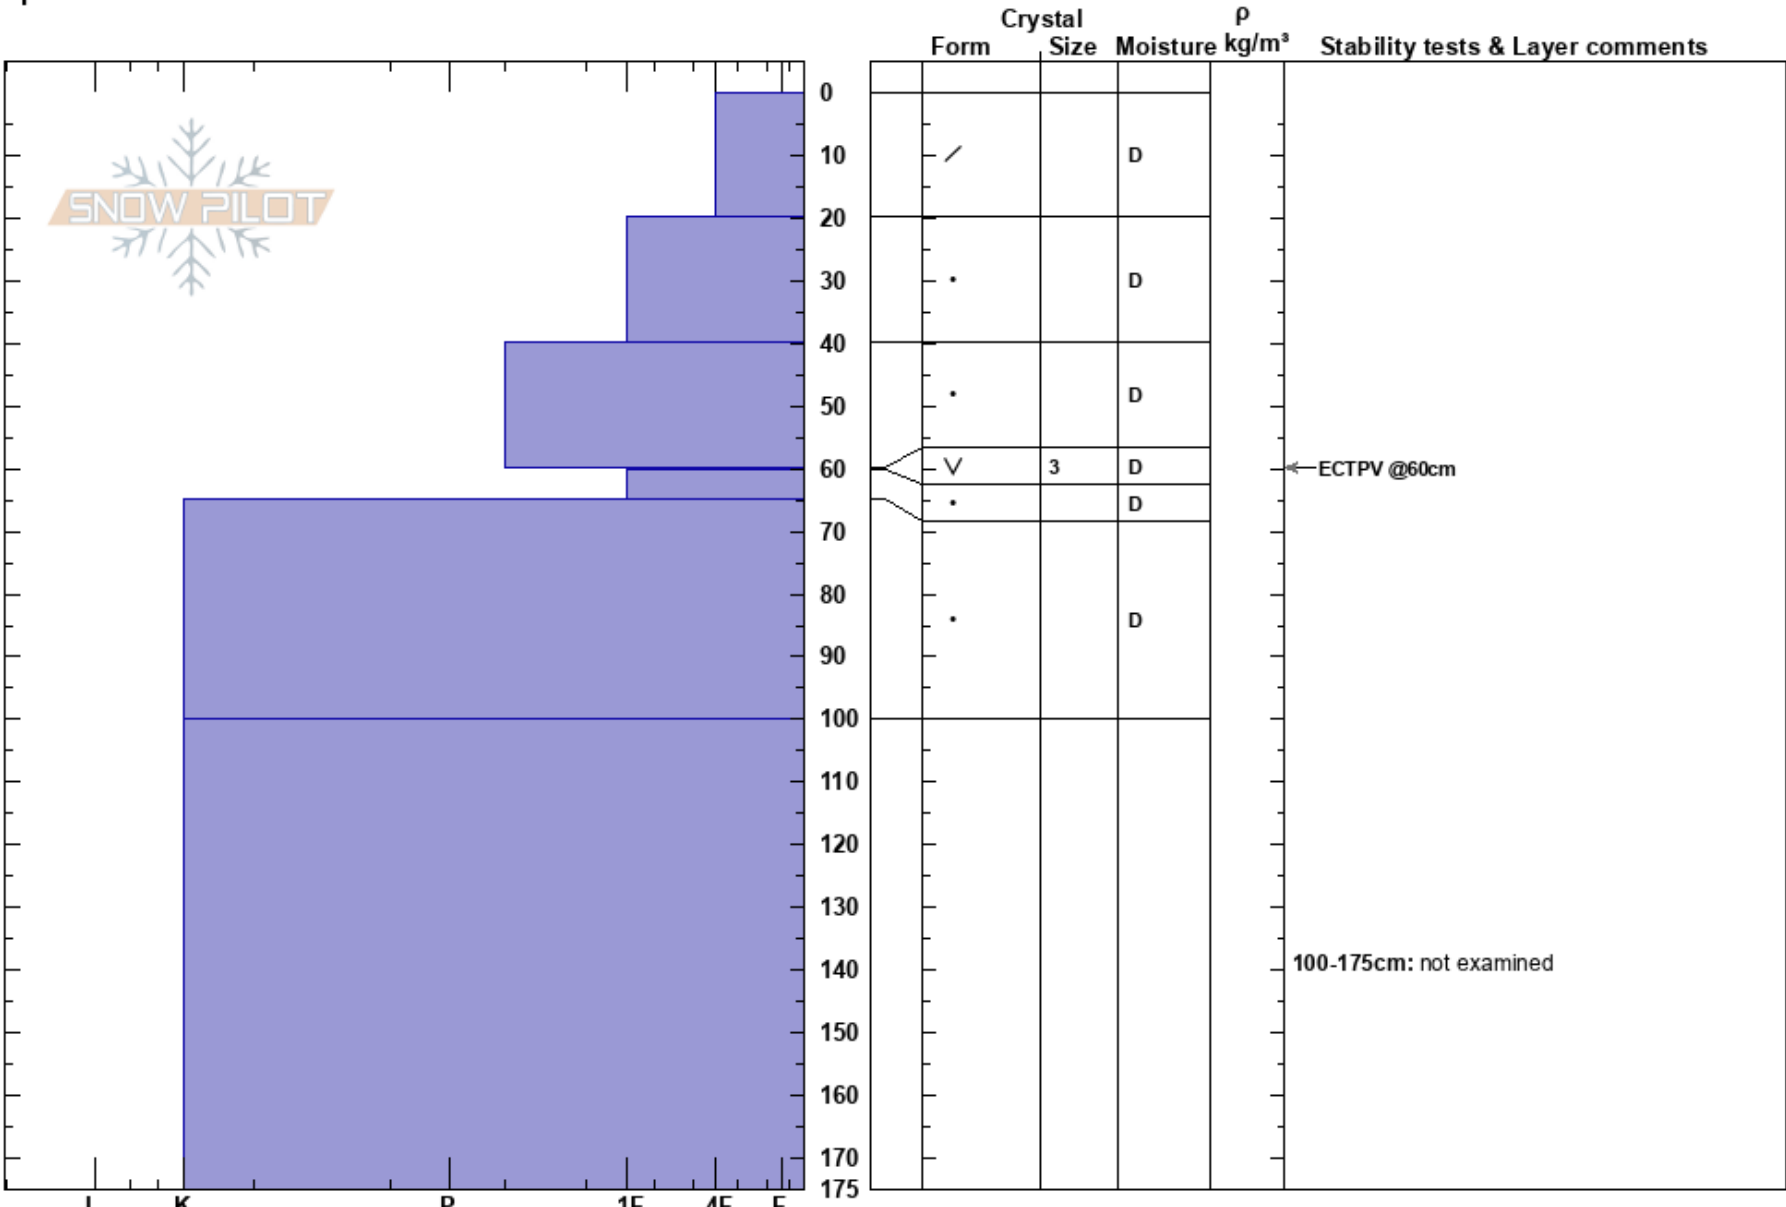

Svartberget 425
 Lyngen Alps
 Norway
 Elevation: 425 m
 Aspect: 45°
 Specifics:

Patrik Jonsson
 04/12/2017 - 13:25
 Co-ord: 69.59118N, 20.23913E
 Slope Angle: 20°
 Wind Loading:

Stability:
 Air Temperature:
 Sky Cover: BKN
 Precipitation:
 Wind: S Light Breeze

HS:175
 60-60.2cm: Problematic layer
 100-175cm: not examined

Notes: