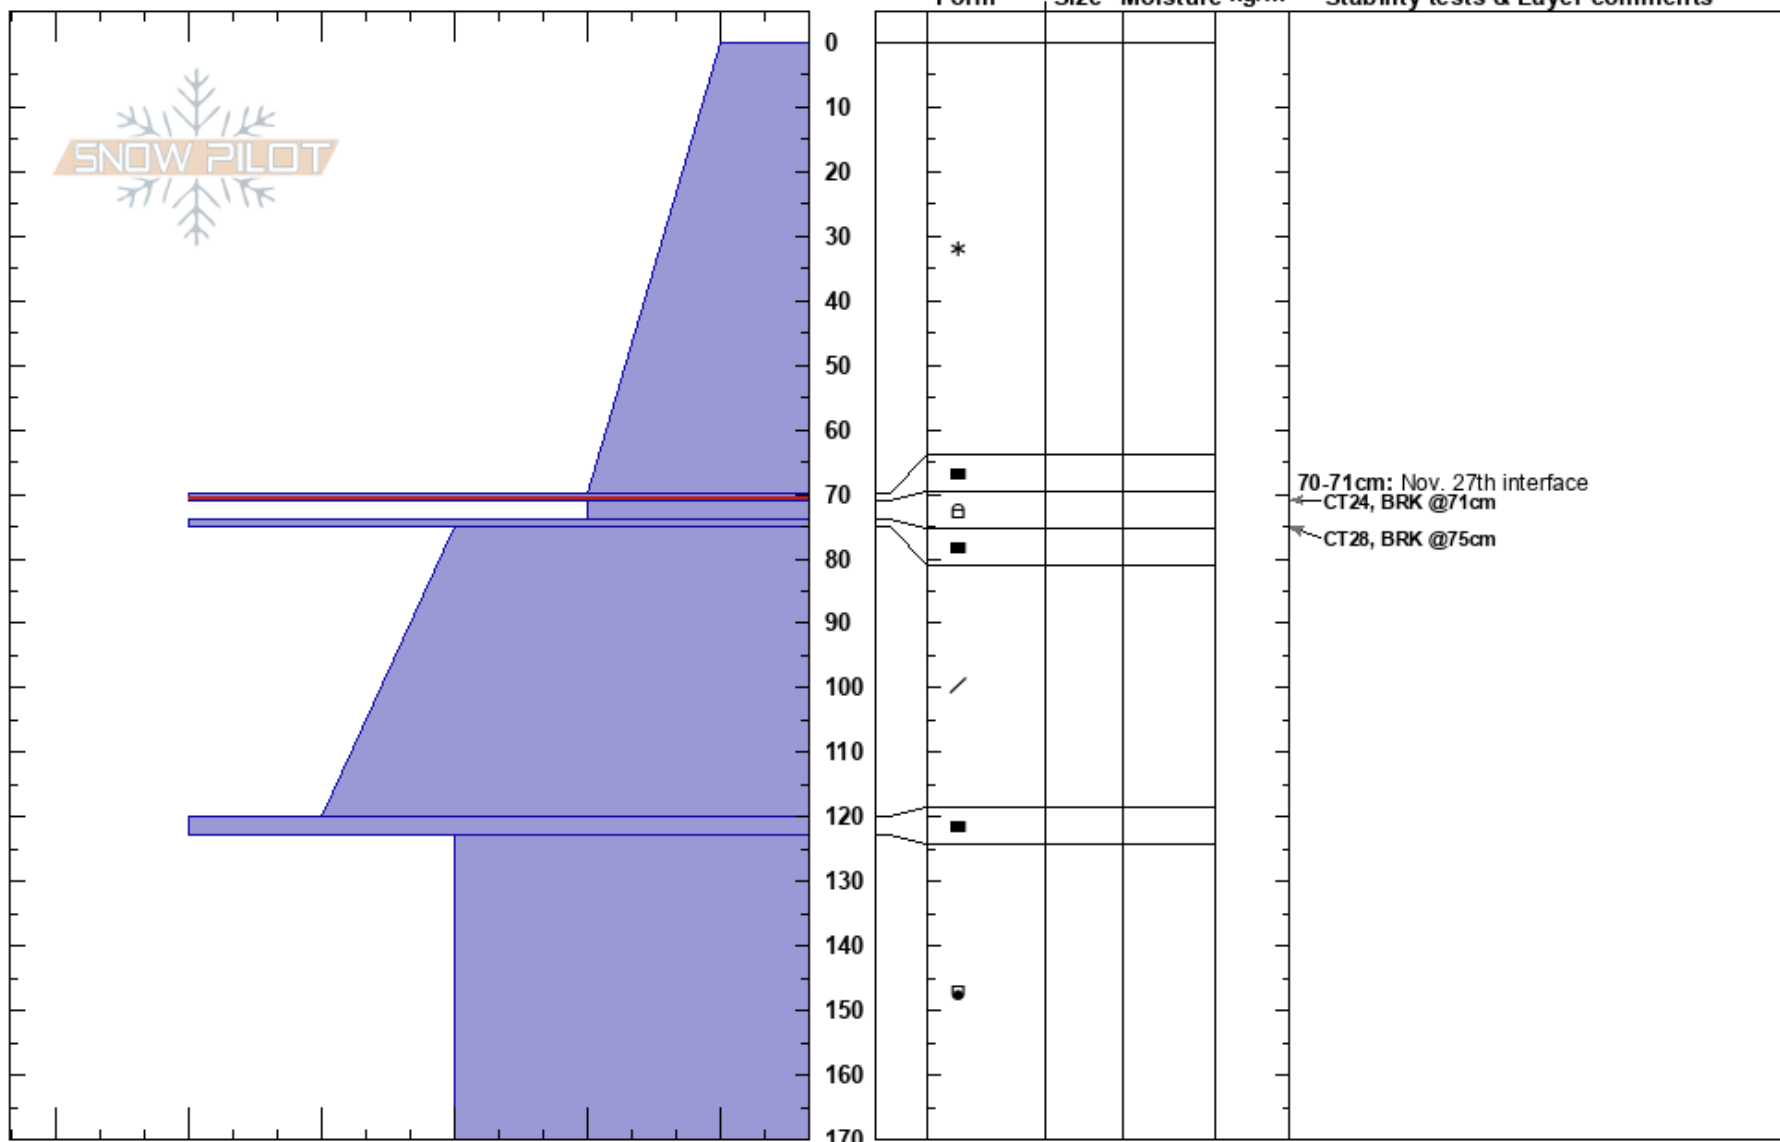

Flyin Ryan  
 Monashee  
 BC  
**Elevation:** 2000 m  
**Aspect:** SW  
**Specifics:** We skied slope

Chris Bouchard  
 03/12/2017 - 11:00  
**Co-ord:** 50.16710N, -118.25821W  
**Slope Angle:** 23°  
**Wind Loading:** no

**Stability:**  
**Air Temperature:** -10.5°C **PF:**40  
**Sky Cover:** OVC  
**Precipitation:** NO  
**Wind:** SW Light Breeze

**HS:**170  
**Layer Notes:**  
 70-71cm: Nov. 27th interface  
 70-71cm: Problematic layer

**Notes:** 30m skiers right of low drop.