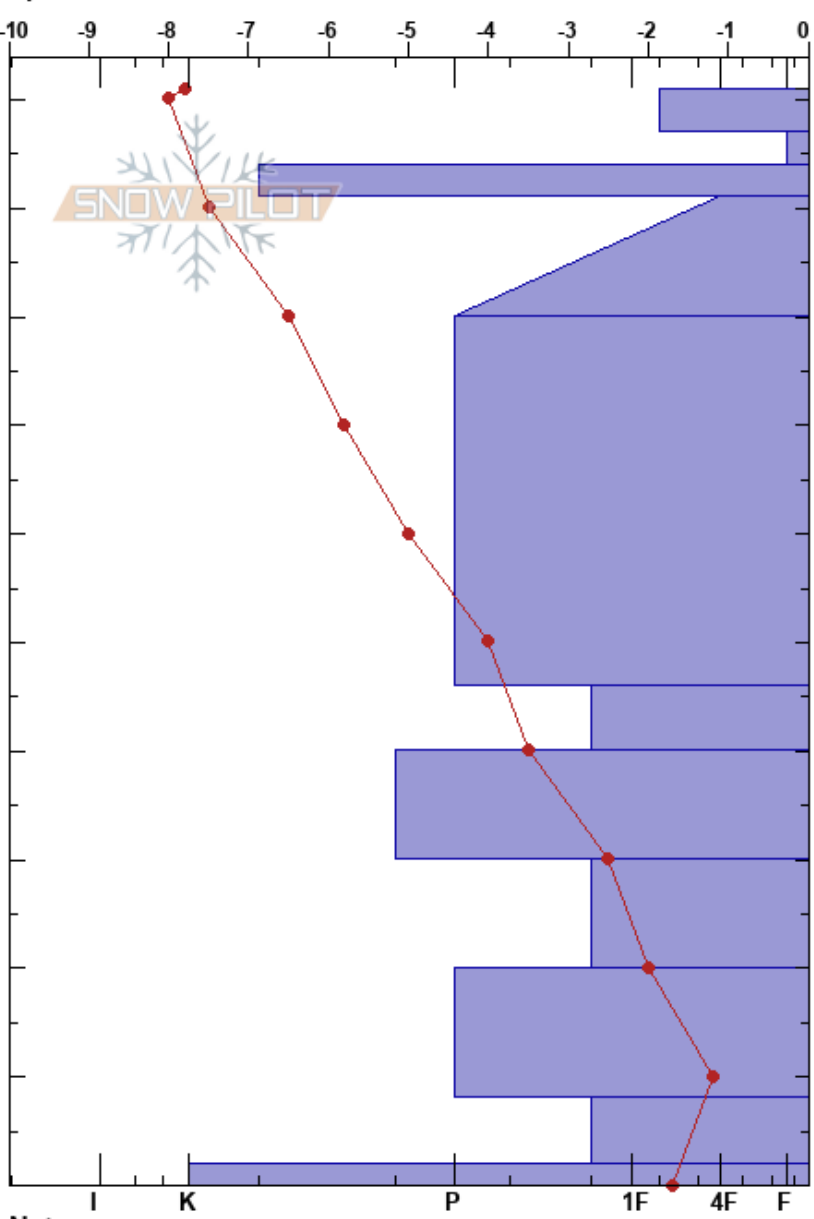

Dictator 2A
 Leigh Frye
 Madison Range-N
 MT
 Elevation: 10300 ft
 Aspect: 135°

12/03/2017 - 12:00pm
 Co-ord: 45.27509N, -111.44925W
 Slope Angle: 38°
 Wind Loading: previous

Stability: HS:101
 Air Temperature: -10°C
 Sky Cover: SCT
 Precipitation: NO
 Wind: SW Moderate
 Layer Notes: PF:5 97-94cm:Problematic layer

Specifics: Pit dug in a Ski Area

Elevation (cm)	Crystal		Moisture	ρ kg/m ³	Stability tests & Layer comments
	Form	Size			
101					
97-94	•				
95	+				← ECTN10 @95cm
90	⊙				← ECTP15 @90cm Q3
80-45	⊠ (•)	0.5			
45-30	•	0.5			
30-20	□	1-1.5			
20-10	⊙				
10	□	1.5			
0	^	2-3			