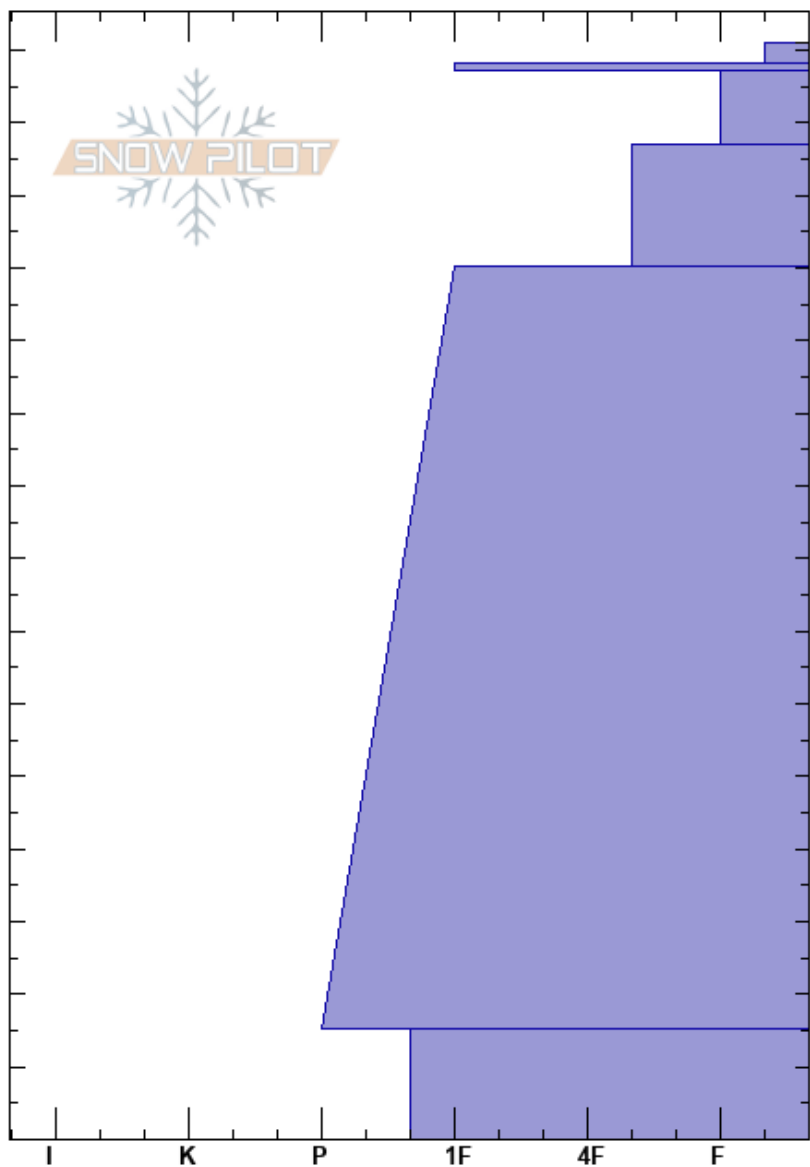

Dead Tree Hill
 Lionhead Range
 MT
 Elevation: 9052 ft
 Aspect: 93°
 Specifics:

Hannah Marshall
 01/29/2022 - 12:20pm
 Co-ord: 44.71659N, -111.31889W
 Slope Angle: 33°
 Wind Loading:

Stability:
 Air Temperature:
 Sky Cover: FEW
 Precipitation: NO
 Wind:

HS:151

Layer Notes:

Elevation (ft)	Crystal		Moisture	ρ kg/m ³	Stability tests & Layer comments
	Form	Size			
151	/ (□)				
140	□	0.5-1			
130	□	1-2			
120					
70	⊖	1			
10	⊖	1-2			
0					ECTX

Notes: