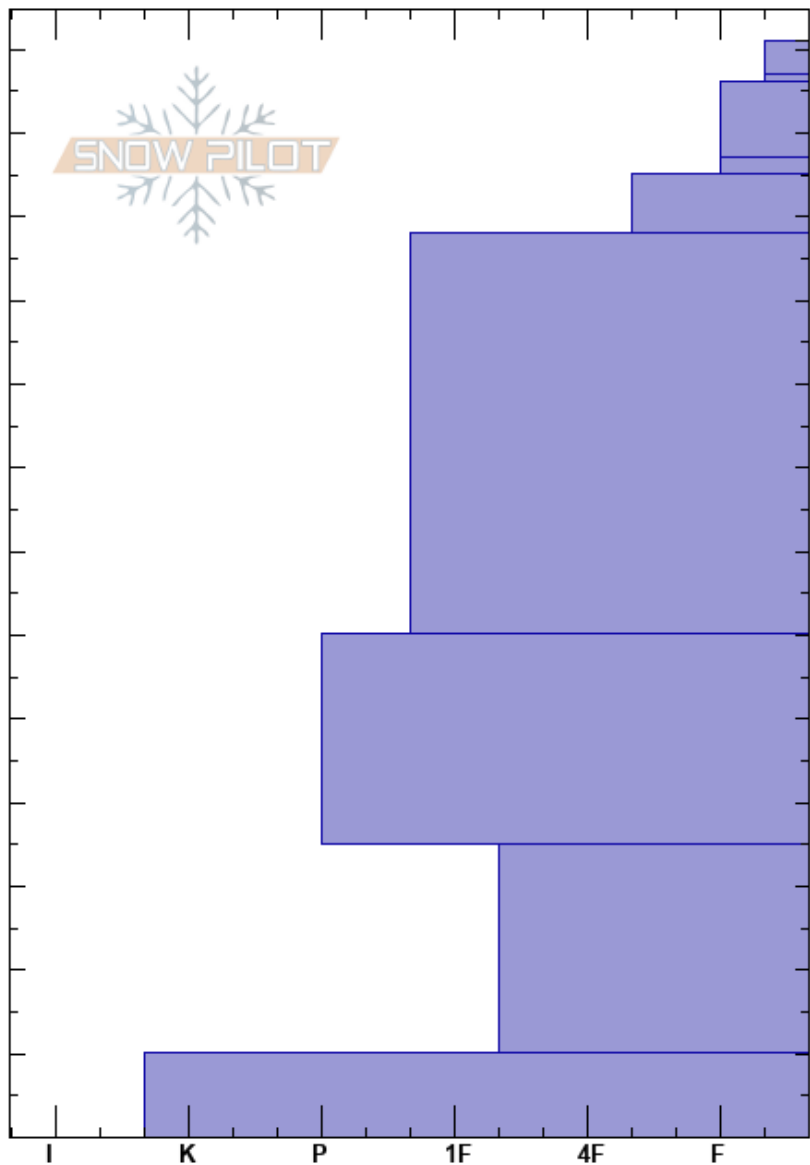

Weather Station  
 Lionhead Range  
 MT  
 Elevation: 8718 ft  
 Aspect: 330°  
 Specifics:

Hannah Marshall  
 01/29/2022 - 11:37am  
 Co-ord: 44.71014N, -111.32459W  
 Slope Angle:  
 Wind Loading:

Stability:  
 Air Temperature:  
 Sky Cover: FEW  
 Precipitation: NO  
 Wind: Calm

HS:131  
 PF:20

Layer Notes:

Altitude (ft)	Crystal		Moisture	$\rho$ kg/m <sup>3</sup>	Stability tests & Layer comments
	Form	Size			
131	/				
120	V	6			
	/ (□)	(0.5)			
	V	10-15			
110	□	1			
80	⊖	1			
50	⊖	1			
20	⊖	2-3			
10	⊙⊙				
0					ECTX