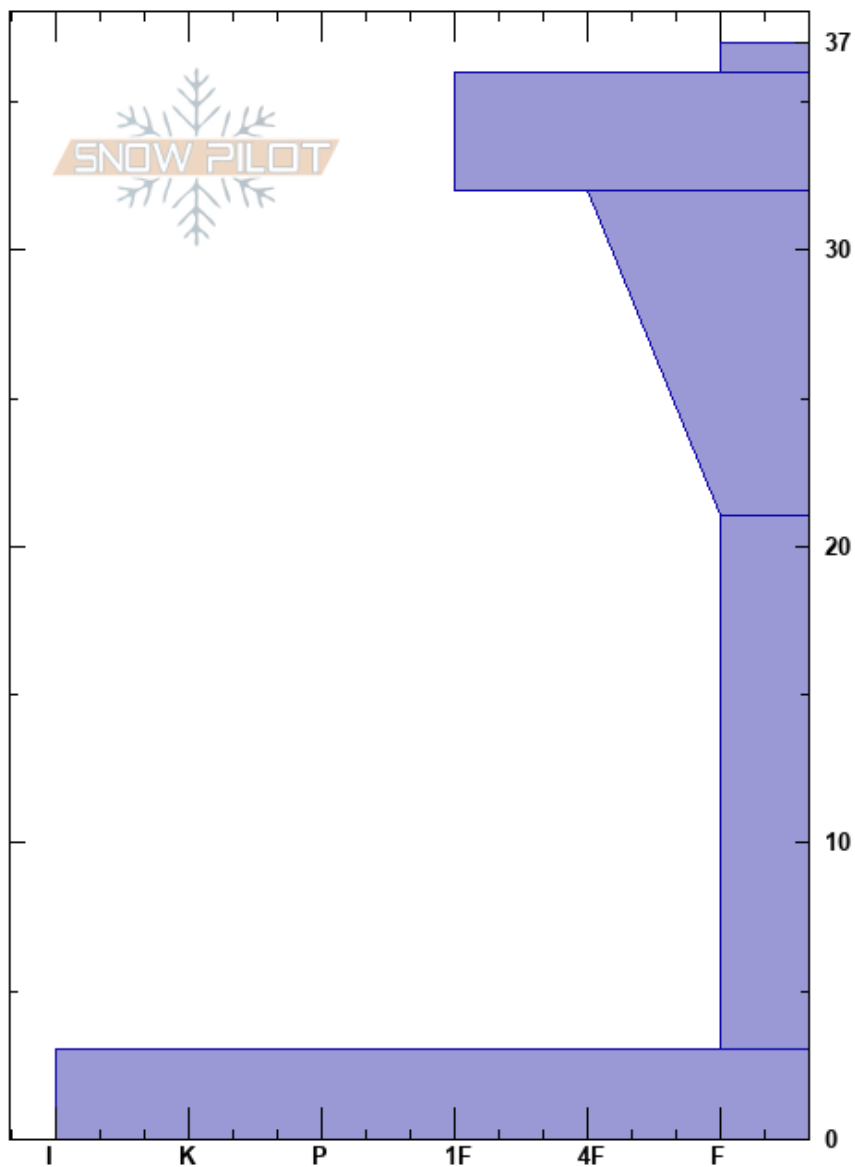

North Aspect 12,350
Sangre de Cristo Range
NM

Andy Bond
12/03/2017 - 11:15am

Elevation: 12350 ft
Aspect: 9°
Specifics:

Co-ord:
Slope Angle: 31°
Wind Loading: previous

Stability:

Air Temperature: -5°C

Sky Cover: BKN

Precipitation: NO

Wind: SW Moderate

HS:37

PF:37 21-3cm: Problematic layer

Layer Notes:

Crystal Form	Crystal Size	Moisture	ρ kg/m ³	Stability tests & Layer comments
☐	0.3			
•	0.1-0.3			
☐	0.3-0.5			
A	2-3			
☐				←ECTP1 @3cm