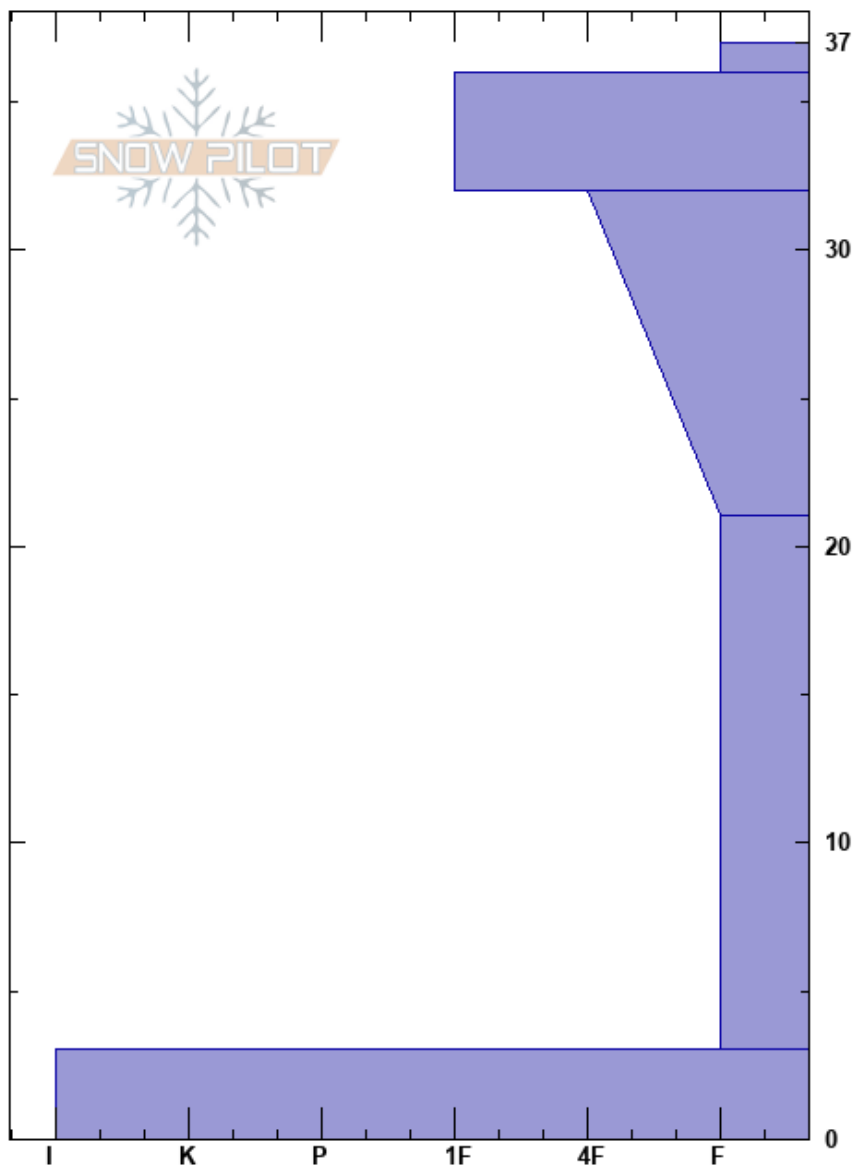

North Aspect 12,350
Sangre de Cristo Range
NM

Andy Bond
12/03/2017 - 11:15am

Elevation: 12350 ft
Aspect: 9°
Specifics:

Co-ord:
Slope Angle: 31°
Wind Loading: previous

Stability:

Air Temperature: -5°C

Sky Cover: BKN

Precipitation: NO

Wind: SW Moderate

HS:37

PF:37 21-3cm: Problematic layer

Layer Notes:

Crystal Form	Crystal Size	Moisture	ρ kg/m ³	Stability tests & Layer comments
☐	0.3			
•	0.1-0.3			
☐	0.3-0.5			
A	2-3			
☐				←ECTP1 @3cm