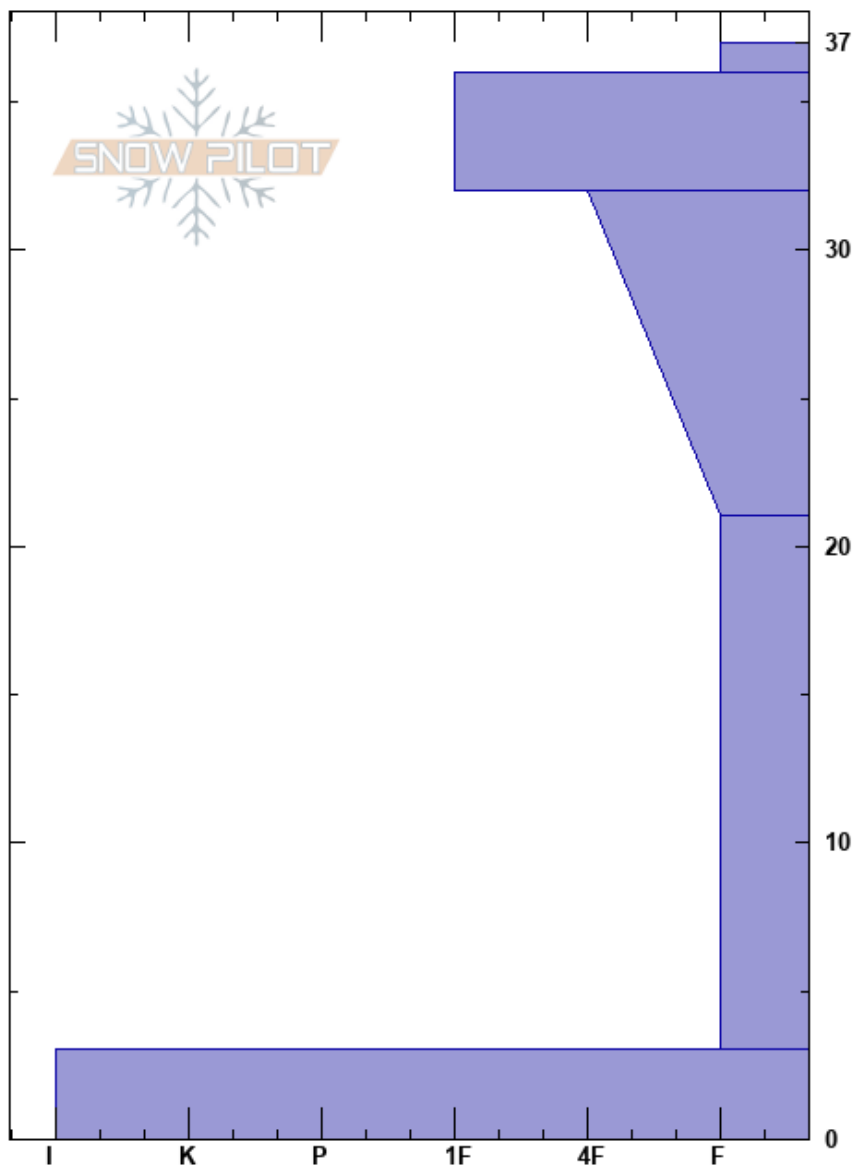

North Aspect 12,350  
Sangre de Cristo Range  
NM

Andy Bond  
12/03/2017 - 11:15am

Elevation: 12350 ft  
Aspect: 9°  
Specifics:

Co-ord:  
Slope Angle: 31°  
Wind Loading: previous

Stability:

Air Temperature: -5°C

Sky Cover: BKN

Precipitation: NO

Wind: SW Moderate

HS:37

PF:37 21-3cm: Problematic layer

Layer Notes:

Crystal Form	Crystal Size	Moisture	$\rho$ kg/m <sup>3</sup>	Stability tests & Layer comments
☐	0.3			
•	0.1-0.3			
☐	0.3-0.5			
A	2-3			
☐				←ECTP1 @3cm