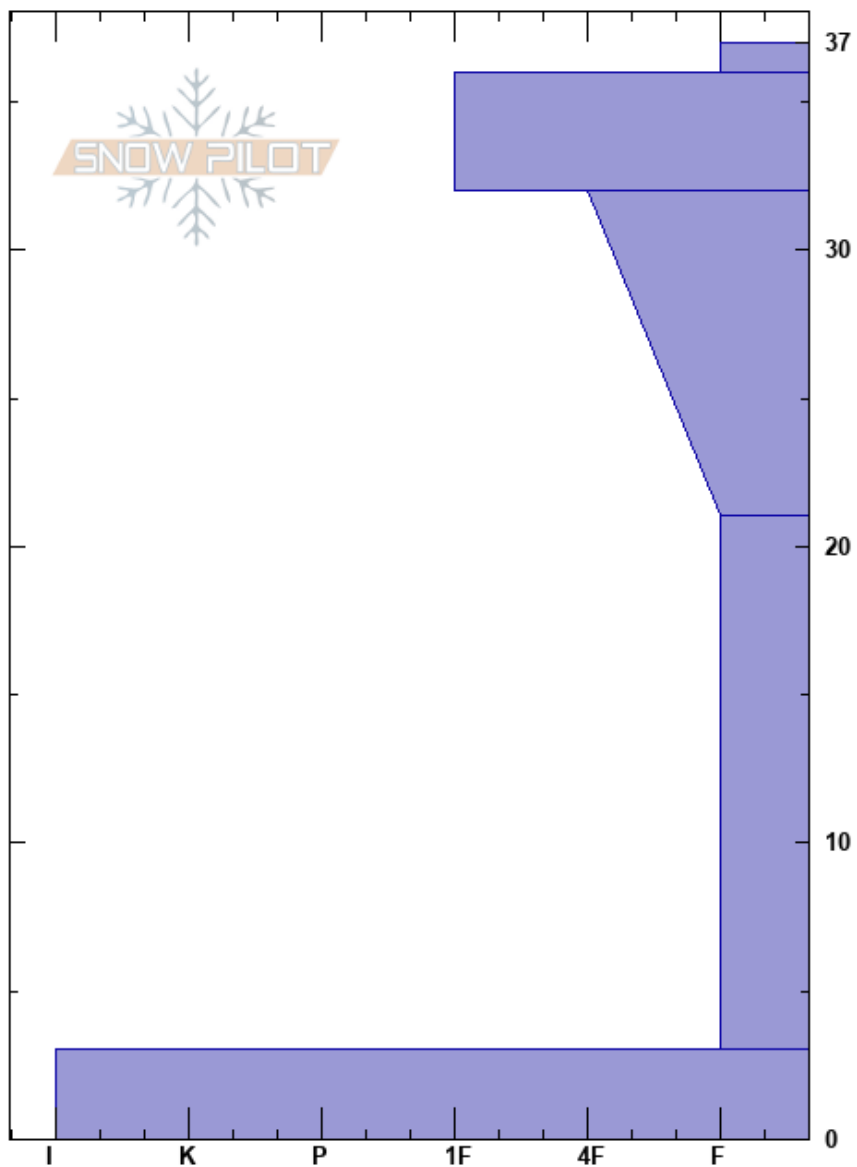

North Aspect 12,350
Sangre de Cristo Range
NM

Andy Bond
12/03/2017 - 11:15am

Elevation: 12350 ft
Aspect: 9°
Specifics:

Co-ord:
Slope Angle: 31°
Wind Loading: previous

Stability:

Air Temperature: -5°C

Sky Cover: BKN

Precipitation: NO

Wind: SW Moderate

HS:37

PF:37 21-3cm: Problematic layer

Layer Notes:

Crystal Form	Crystal		ρ kg/m ³	Stability tests & Layer comments
	Size	Moisture		
□	0.3			
•	0.1-0.3			
□	0.3-0.5			
A	2-3			
□				←ECTP1 @3cm