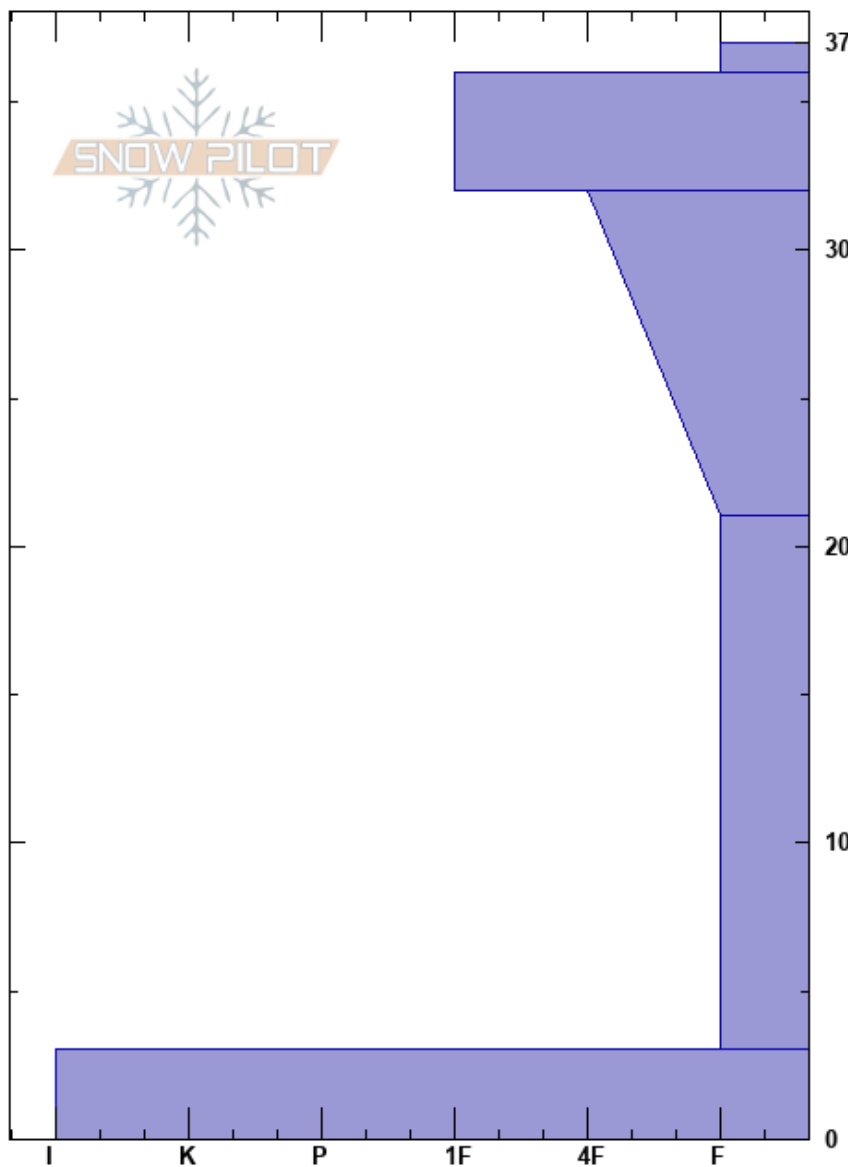

North Aspect 12,350
Sangre de Cristo Range
NM

Andy Bond
12/03/2017 - 11:15am

Elevation: 12350 ft
Aspect: 9°
Specifics:

Co-ord:
Slope Angle: 31°
Wind Loading: previous

Stability:

Air Temperature: -5°C

Sky Cover: BKN

Precipitation: NO

Wind: SW Moderate

HS:37

PF:37 21-3cm: Problematic layer

Layer Notes:

Crystal Form	Crystal		ρ kg/m ³	Stability tests & Layer comments
	Size	Moisture		
☐	0.3			
•	0.1-0.3			
☐	0.3-0.5			
A	2-3			
☐				←ECTP1 @3cm