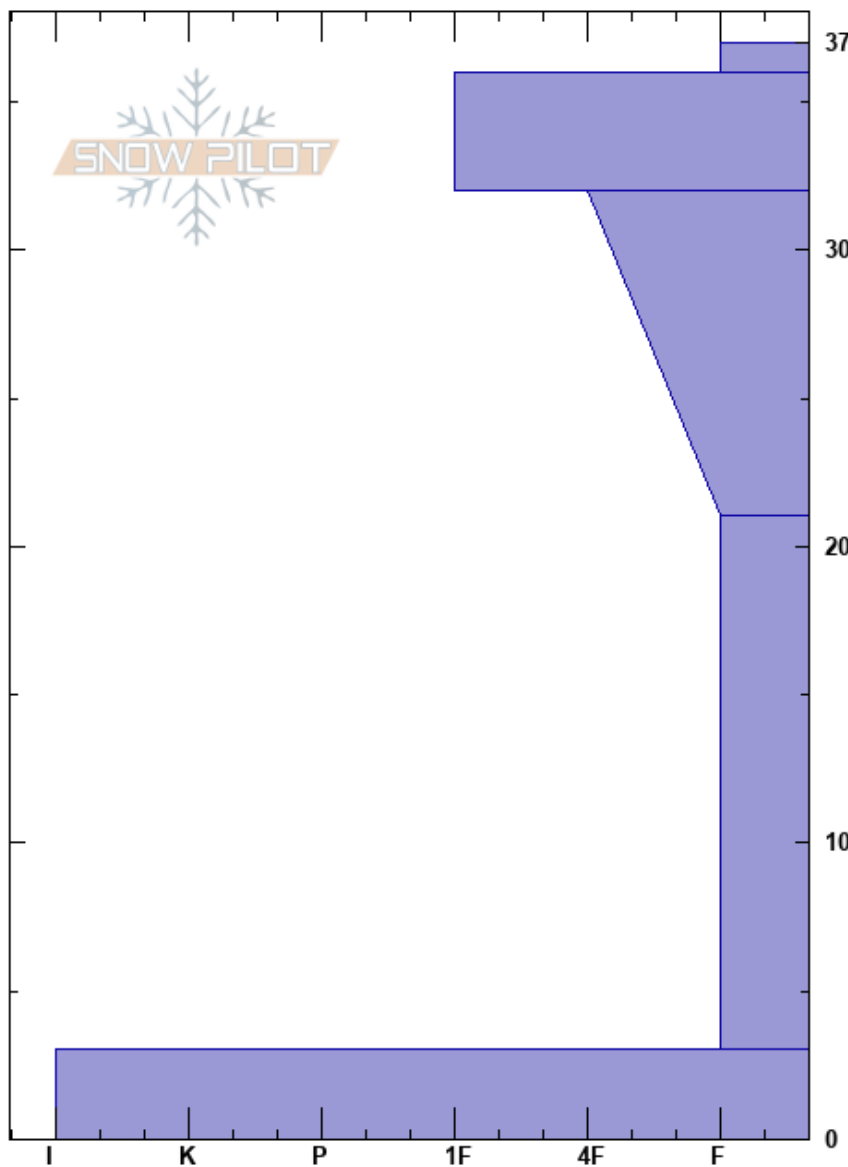

North Aspect 12,350
Sangre de Cristo Range
NM

Andy Bond
12/03/2017 - 11:15am

Elevation: 12350 ft
Aspect: 9°
Specifics:

Co-ord:
Slope Angle: 31°
Wind Loading: previous

Stability:

Air Temperature: -5°C

Sky Cover: BKN

Precipitation: NO

Wind: SW Moderate

HS:37

PF:37 21-3cm: Problematic layer

Layer Notes:

Crystal Form	Crystal Size	Moisture	ρ kg/m ³	Stability tests & Layer comments
☐	0.3			
•	0.1-0.3			
☐	0.3-0.5			
A	2-3			
☐				←ECTP1 @3cm