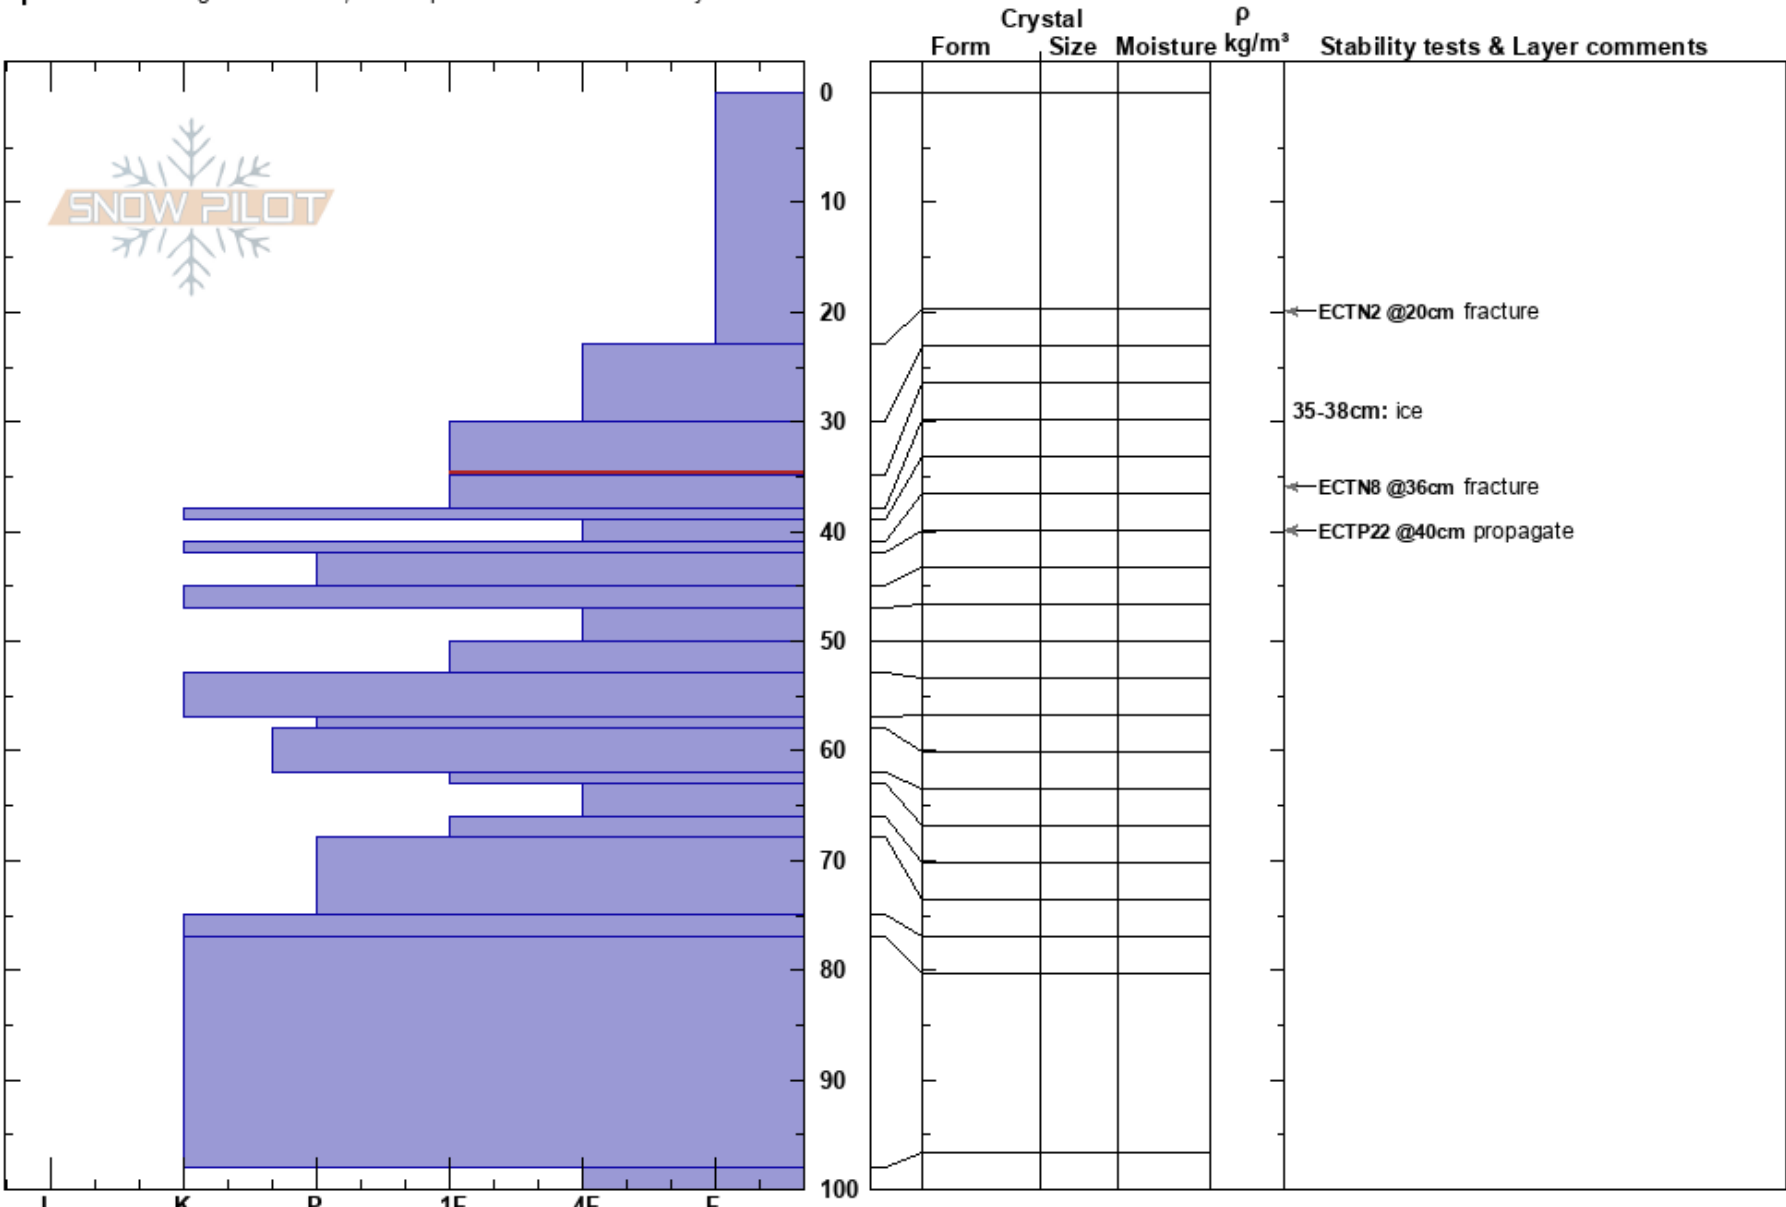

Avgo ava place 29-1-22

Nektarios Parmakis

29/01/2022 - 15:33

Greece

Co-ord: 38.00759N, 22.18003E

Elevation: 1839 m

Slope Angle: 38°

Aspect: NW

Wind Loading: yes

Specifics: Pit dug in a Ski Area; Pit is representative of backcountry

Stability:

Air Temperature: -3°C

Sky Cover: BKN

Precipitation: S2

Wind: NE Moderate

HS:100

PF:35

PS: 10

Layer Notes:

30-35cm: Problematic layer

35-38cm: ice

Notes: snowpit by Zetos Kostas and Nektarios Parmakis