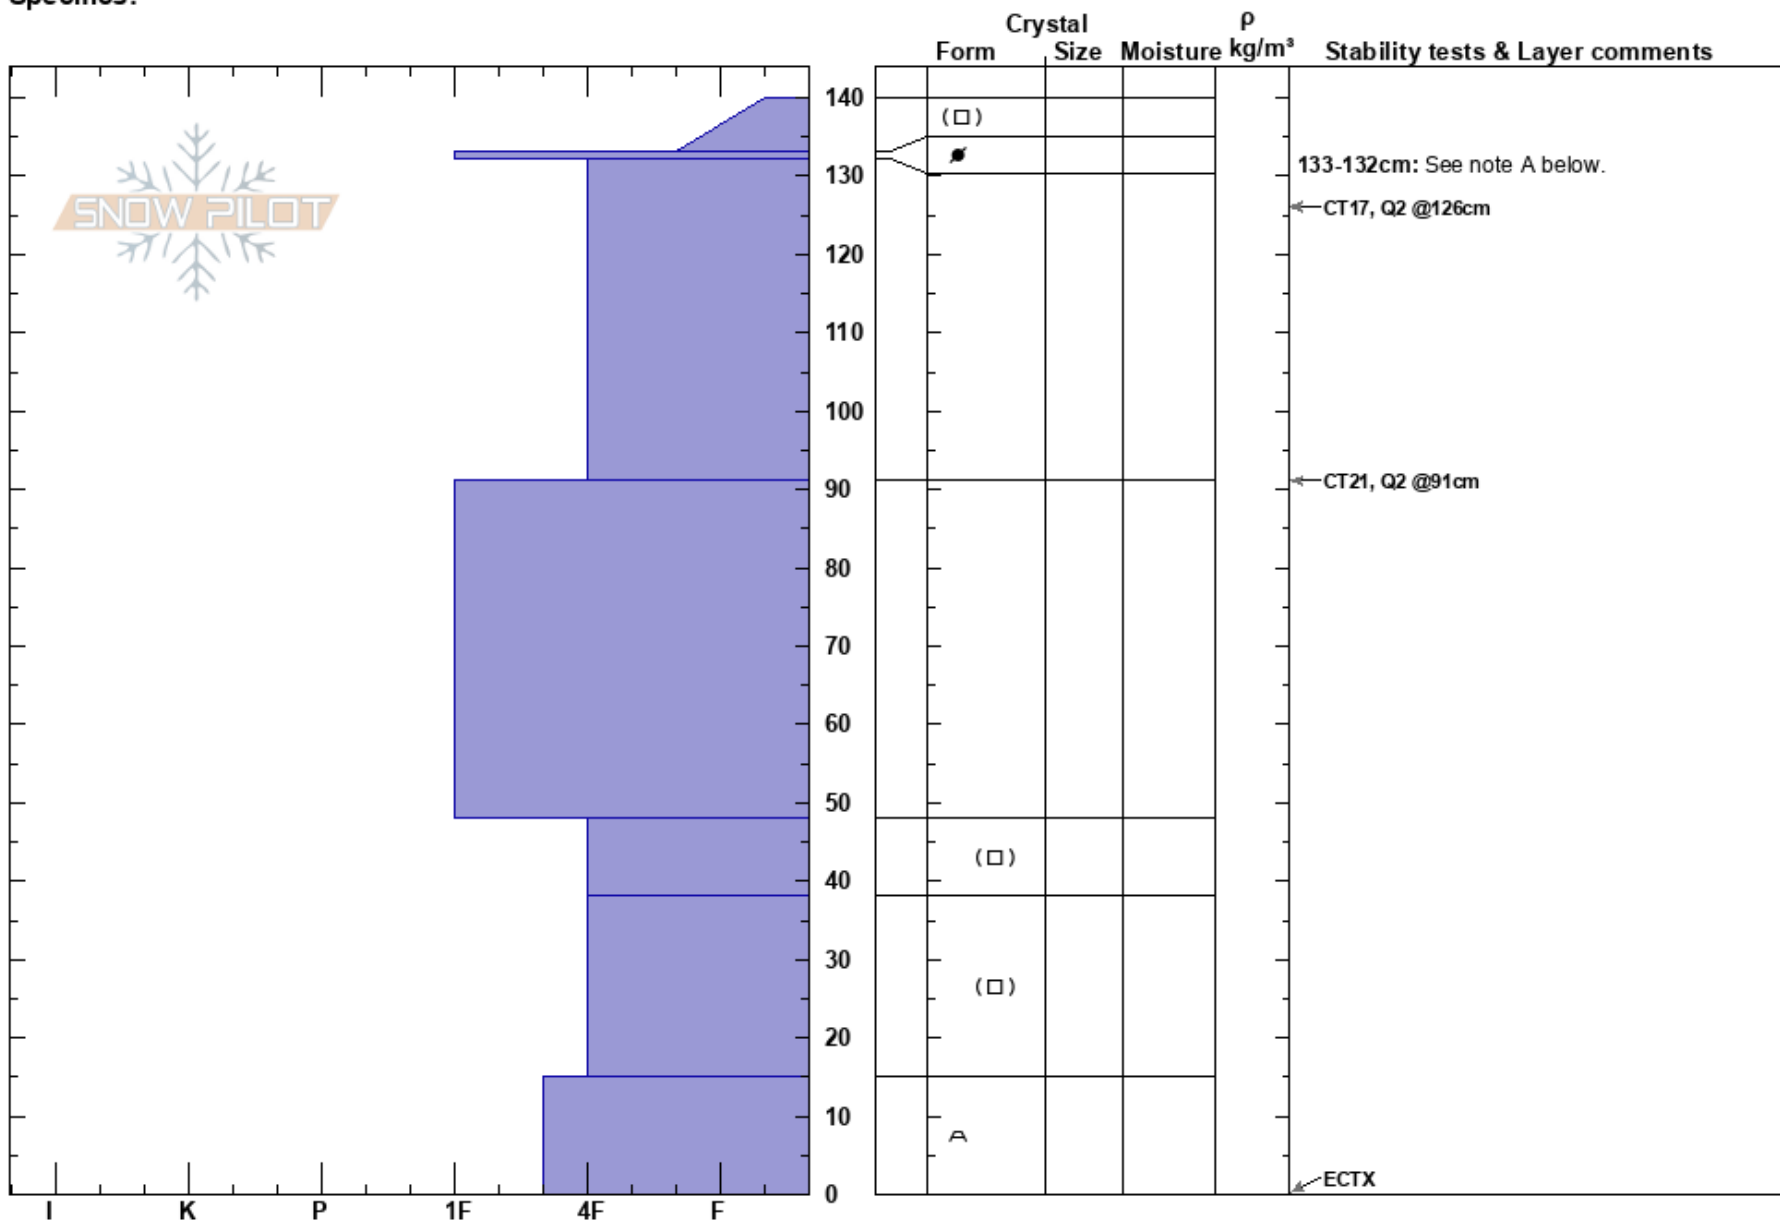

Jay's Slide Path
 Kachina Peaks
 AZ
 Elevation: 10829 ft
 Aspect: 357°
 Specifics:

Troy Marino
 01/27/2022 - 1:00pm
 Co-ord: 35.32690N, -111.65640W
 Slope Angle: 35°
 Wind Loading:

Stability: Good
 Air Temperature:
 Sky Cover: CLR
 Precipitation: NO
 Wind: N Moderate

HS:140
 PF:35
 PS:10
 133-132cm: See note A below.

Notes: A: Nearby this wind skin was 15cm thick, in some spots it was not present.

In pit from the same day (<https://snowpilot.org/node/38925>) the PF and PS were reported incorrect. They should be reversed, PF:30cm and PS:8cm.