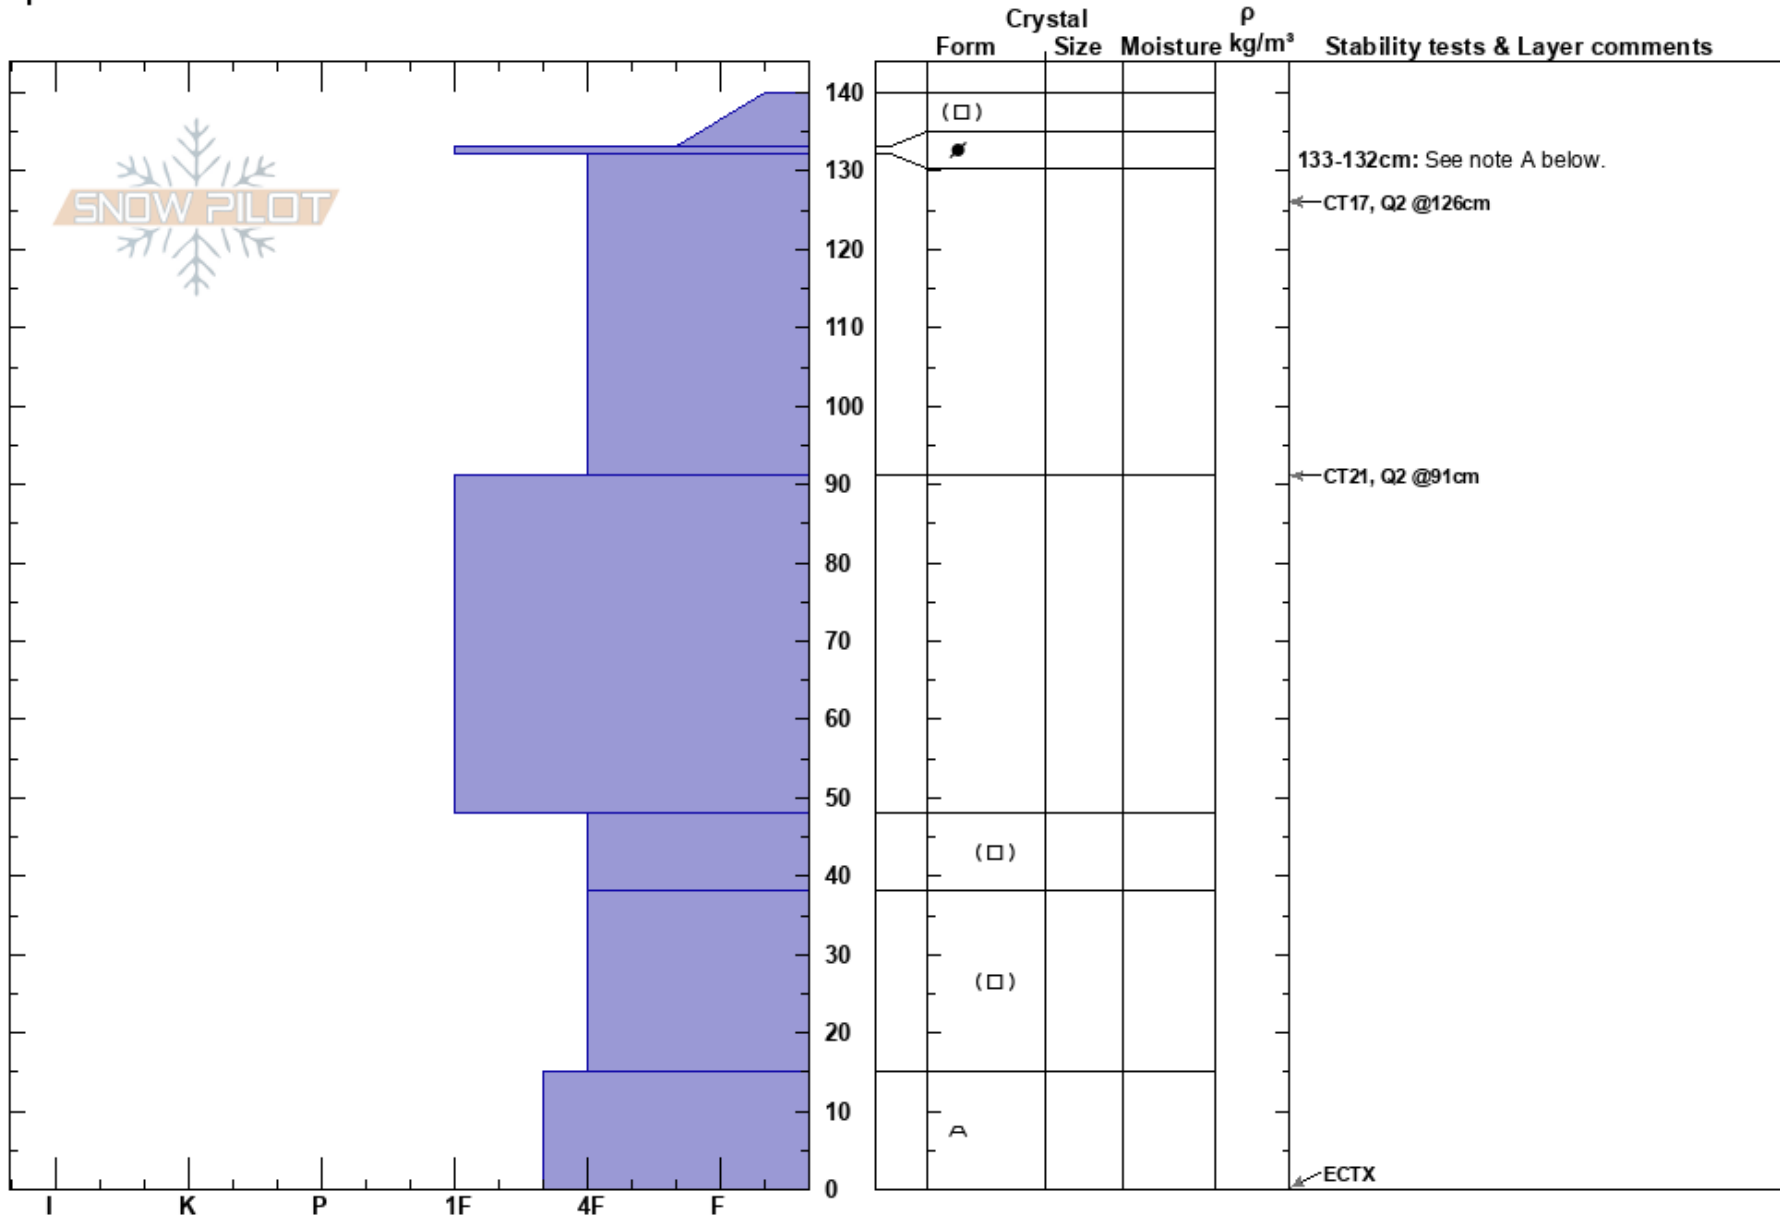

Jay's Slide Path
 Kachina Peaks
 AZ
 Elevation: 10829 ft
 Aspect: 357°
 Specifics:

Troy Marino
 01/27/2022 - 1:00pm
 Co-ord: 35.32690N, -111.65640W
 Slope Angle: 35°
 Wind Loading:

Stability: Good
 Air Temperature:
 Sky Cover: CLR
 Precipitation: NO
 Wind: N Moderate

HS:140
 PF:35
 PS:10
 133-132cm: See note A below.

Notes: A: Nearby this wind skin was 15cm thick, in some spots it was not present.

In pit from the same day (<https://snowpilot.org/node/38925>) the PF and PS were reported incorrect. They should be reversed, PF:30cm and PS:8cm.