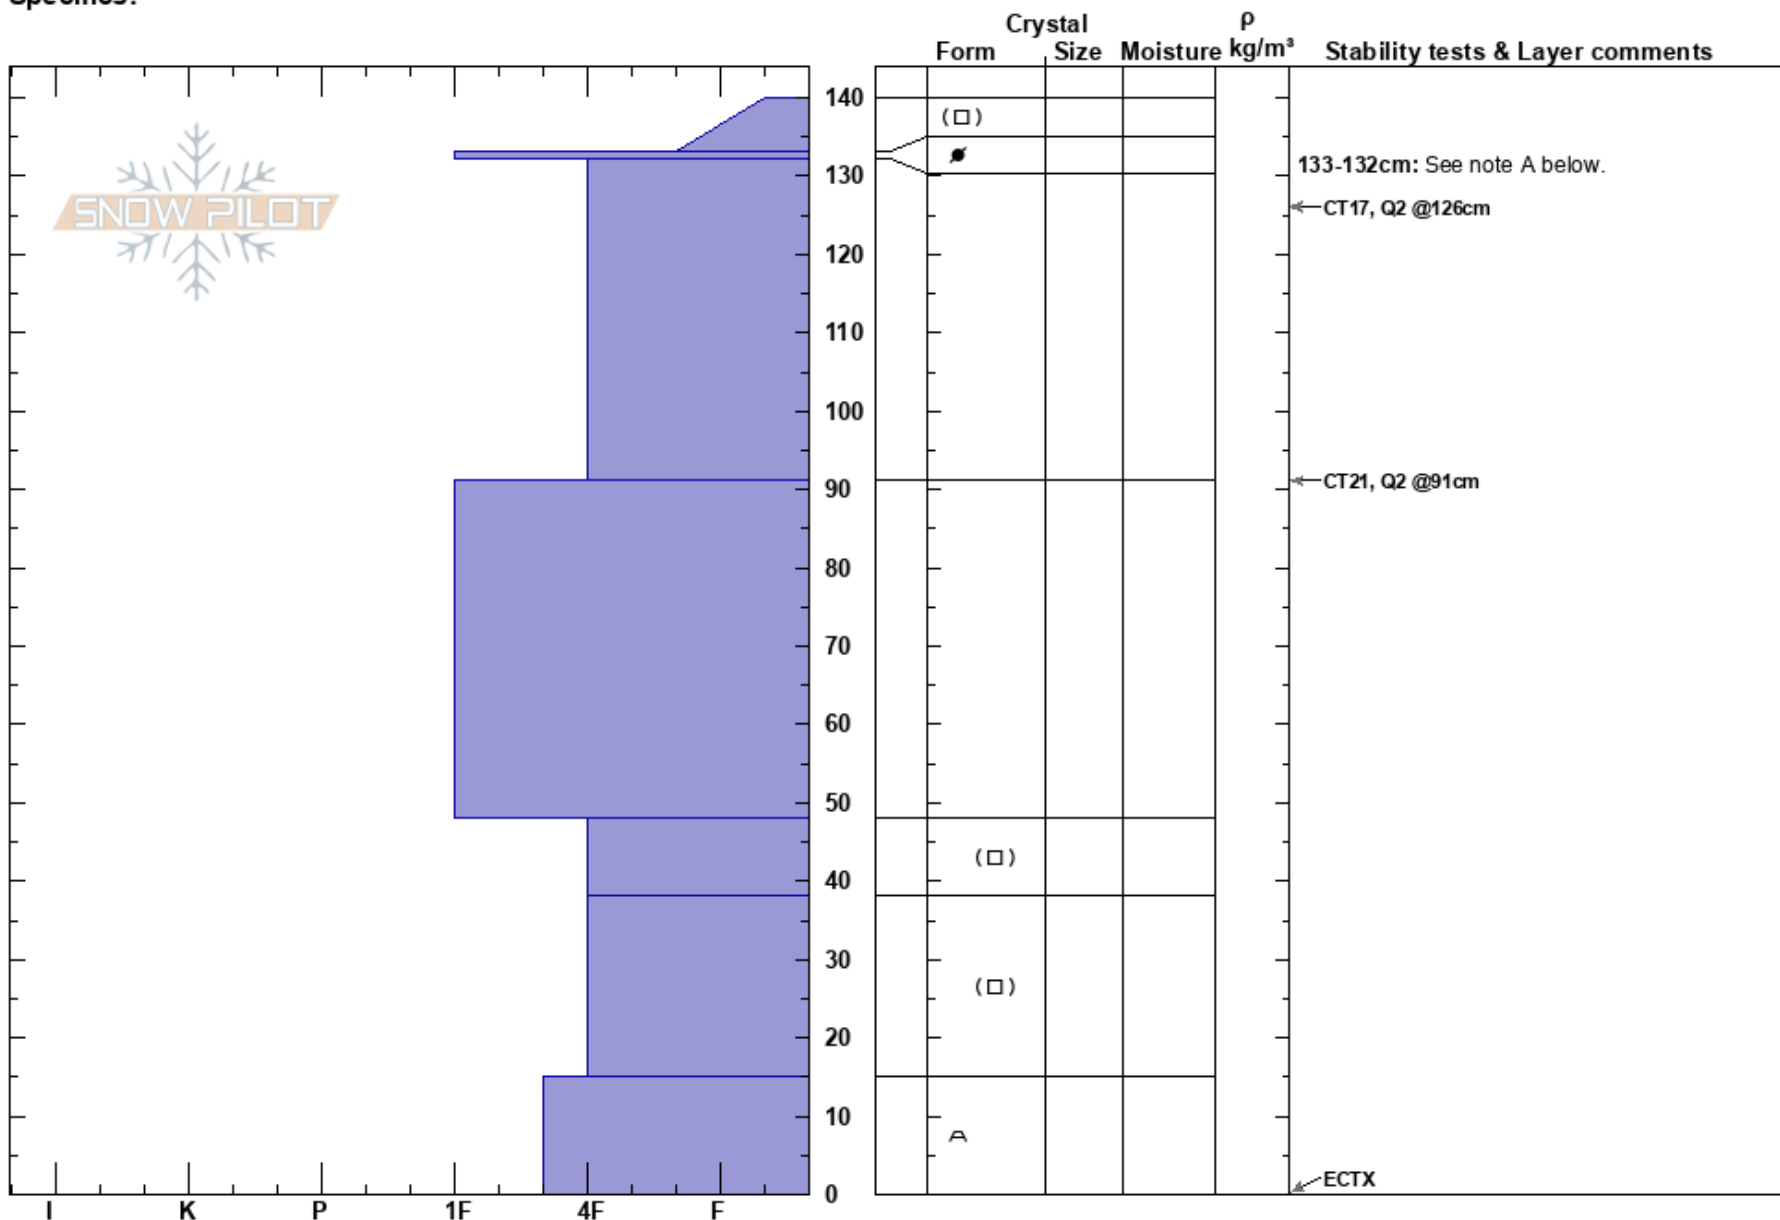

Jay's Slide Path  
 Kachina Peaks  
 AZ  
 Elevation: 10829 ft  
 Aspect: 357°  
 Specifics:

Troy Marino  
 01/27/2022 - 1:00pm  
 Co-ord: 35.32690N, -111.65640W  
 Slope Angle: 35°  
 Wind Loading:

Stability: Good  
 Air Temperature:  
 Sky Cover: CLR  
 Precipitation: NO  
 Wind: N Moderate

HS:140  
 PF:35  
 PS:10  
 133-132cm: See note A below.

Notes: A: Nearby this wind skin was 15cm thick, in some spots it was not present.

In pit from the same day (<https://snowpilot.org/node/38925>) the PF and PS were reported incorrect. They should be reversed, PF:30cm and PS:8cm.