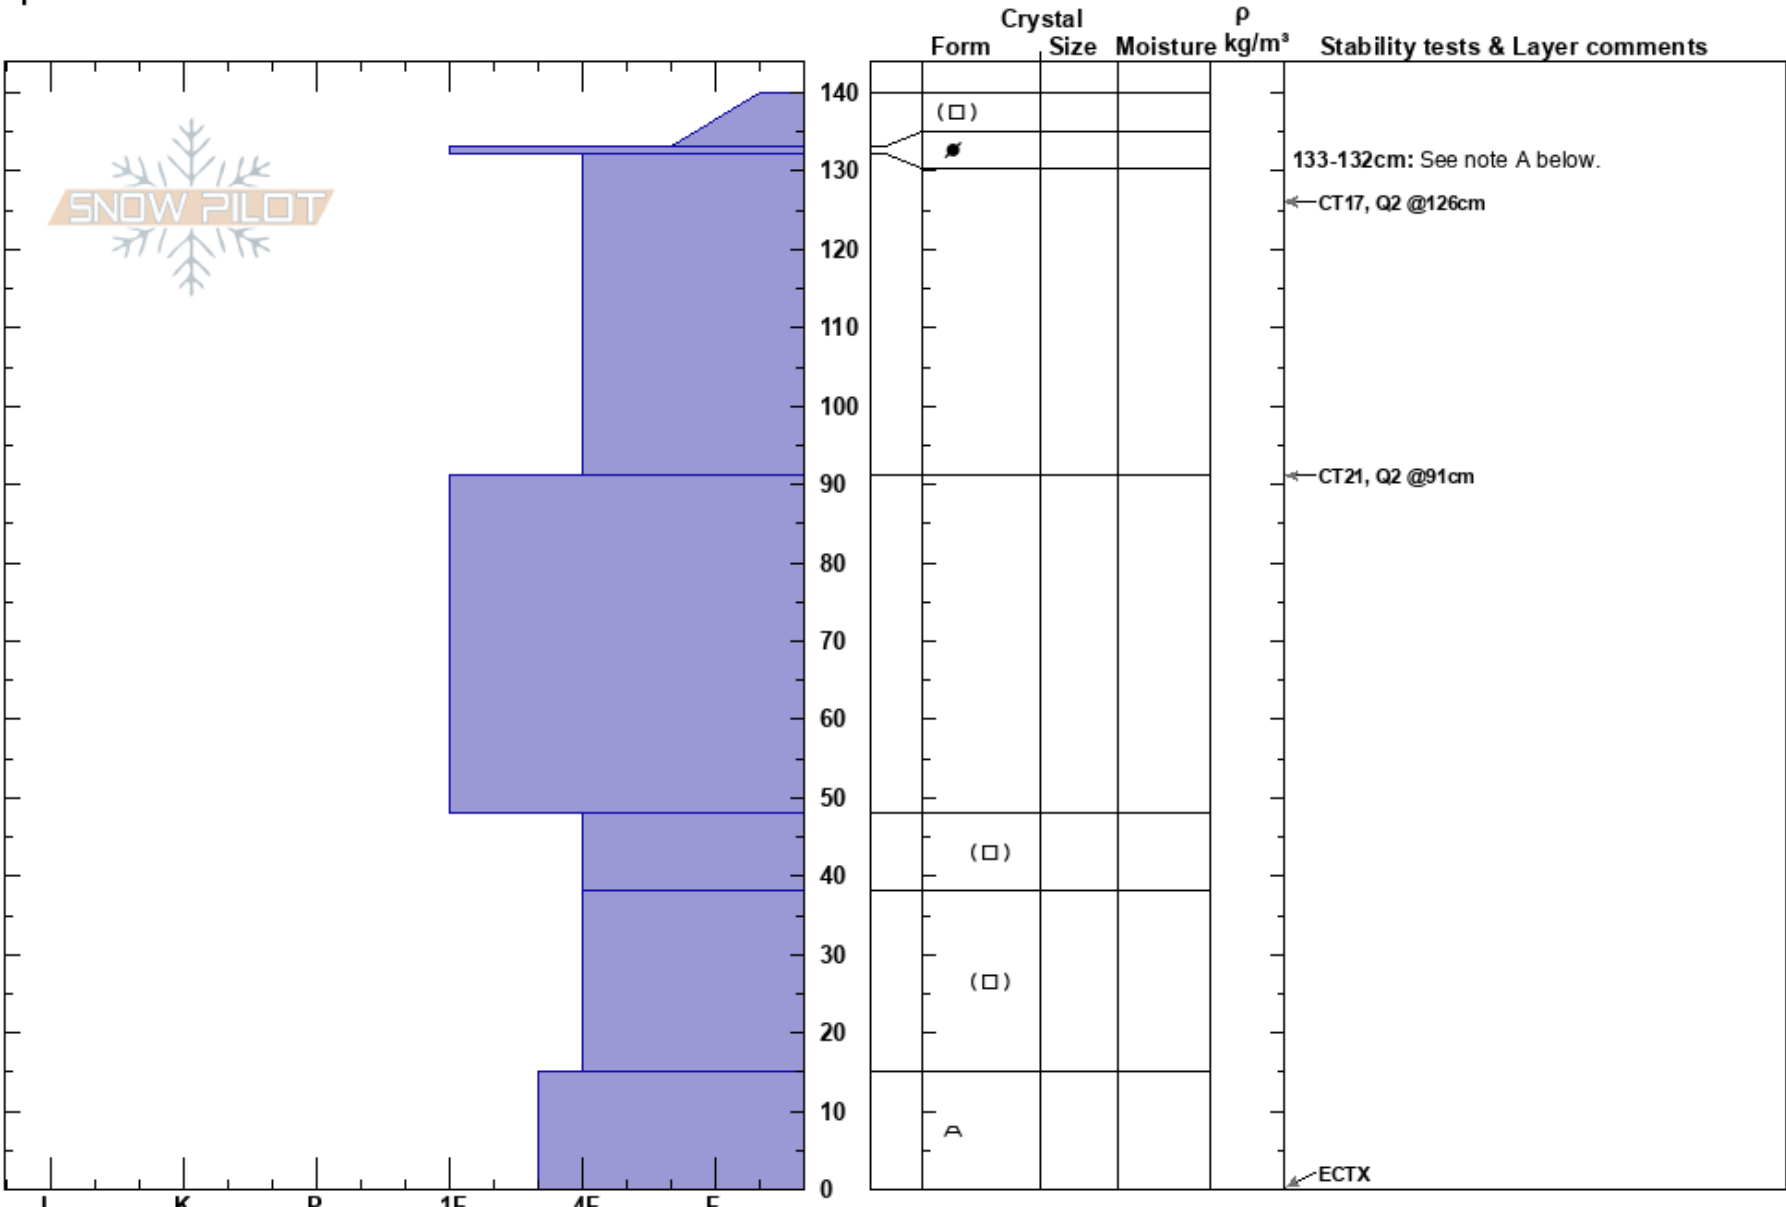

Jay's Slide Path  
 Kachina Peaks  
 AZ  
 Elevation: 10829 ft  
 Aspect: 357°  
 Specifics:

Troy Marino  
 01/27/2022 - 1:00pm  
 Co-ord: 35.32690N, -111.65640W  
 Slope Angle: 35°  
 Wind Loading:

Stability: Good  
 Air Temperature:  
 Sky Cover: CLR  
 Precipitation: NO  
 Wind: N Moderate

HS:140  
 PF:35  
 PS:10  
 133-132cm: See note A below.

Notes: A: Nearby this wind skin was 15cm thick, in some spots it was not present.

In pit from the same day (<https://snowpilot.org/node/38925>) the PF and PS were reported incorrect. They should be reversed, PF:30cm and PS:8cm.