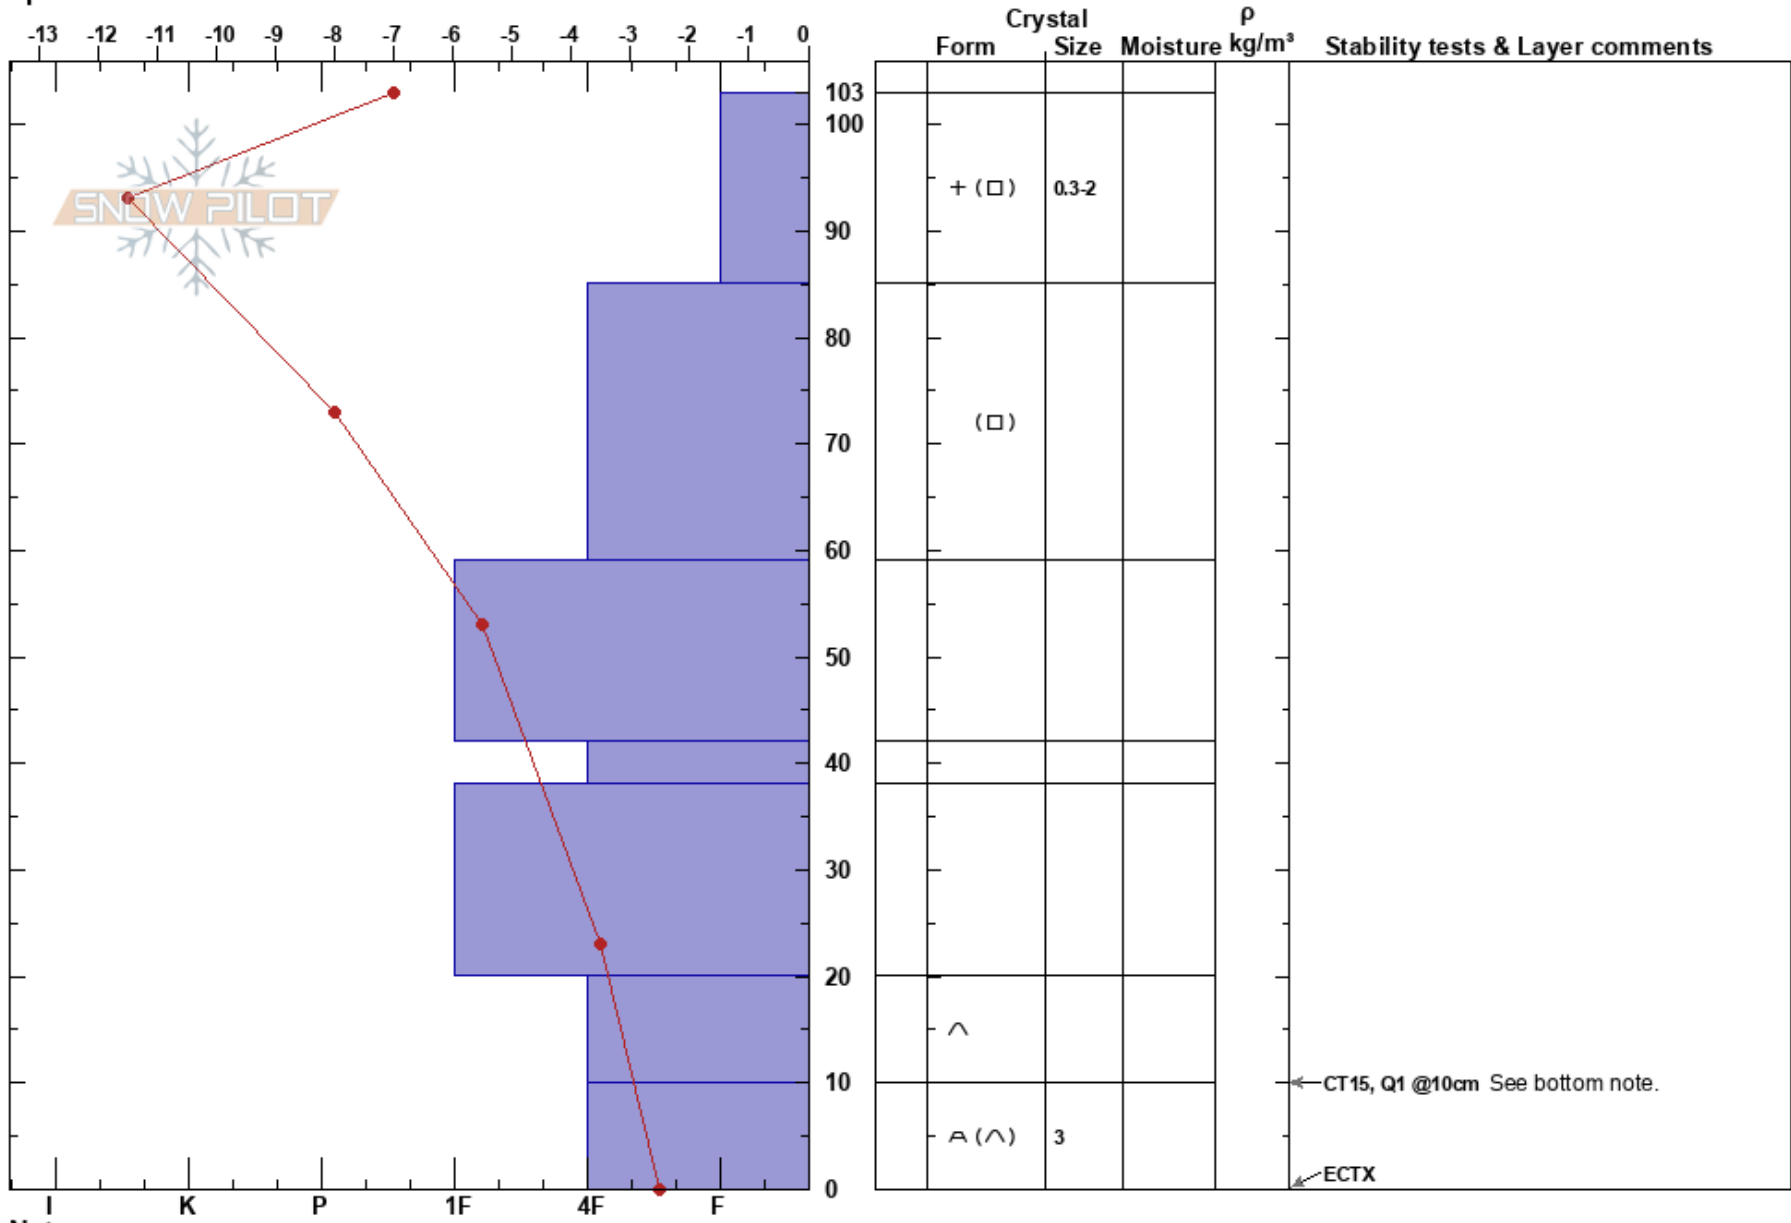

Silverton Path Runout
 Kachina Peaks
 AZ
 Elevation: 10566 ft
 Aspect: 8°
 Specifics:

Troy Marino
 01/27/2022 - 10:00am
 Co-ord: 35.32841N, -111.65649W
 Slope Angle: 24°
 Wind Loading: no

Stability: Good
 Air Temperature: -4°C
 Sky Cover: CLR
 Precipitation: NO
 Wind: N Light Breeze

HS:103
 PF:8
 PS:30
 Layer Notes:

Notes: The CT15, Q1 @10cm is an outlier. There was a small 15cm tall shrub at the bottom of the CT column with air pockets and extra facet growth around the woody stems.