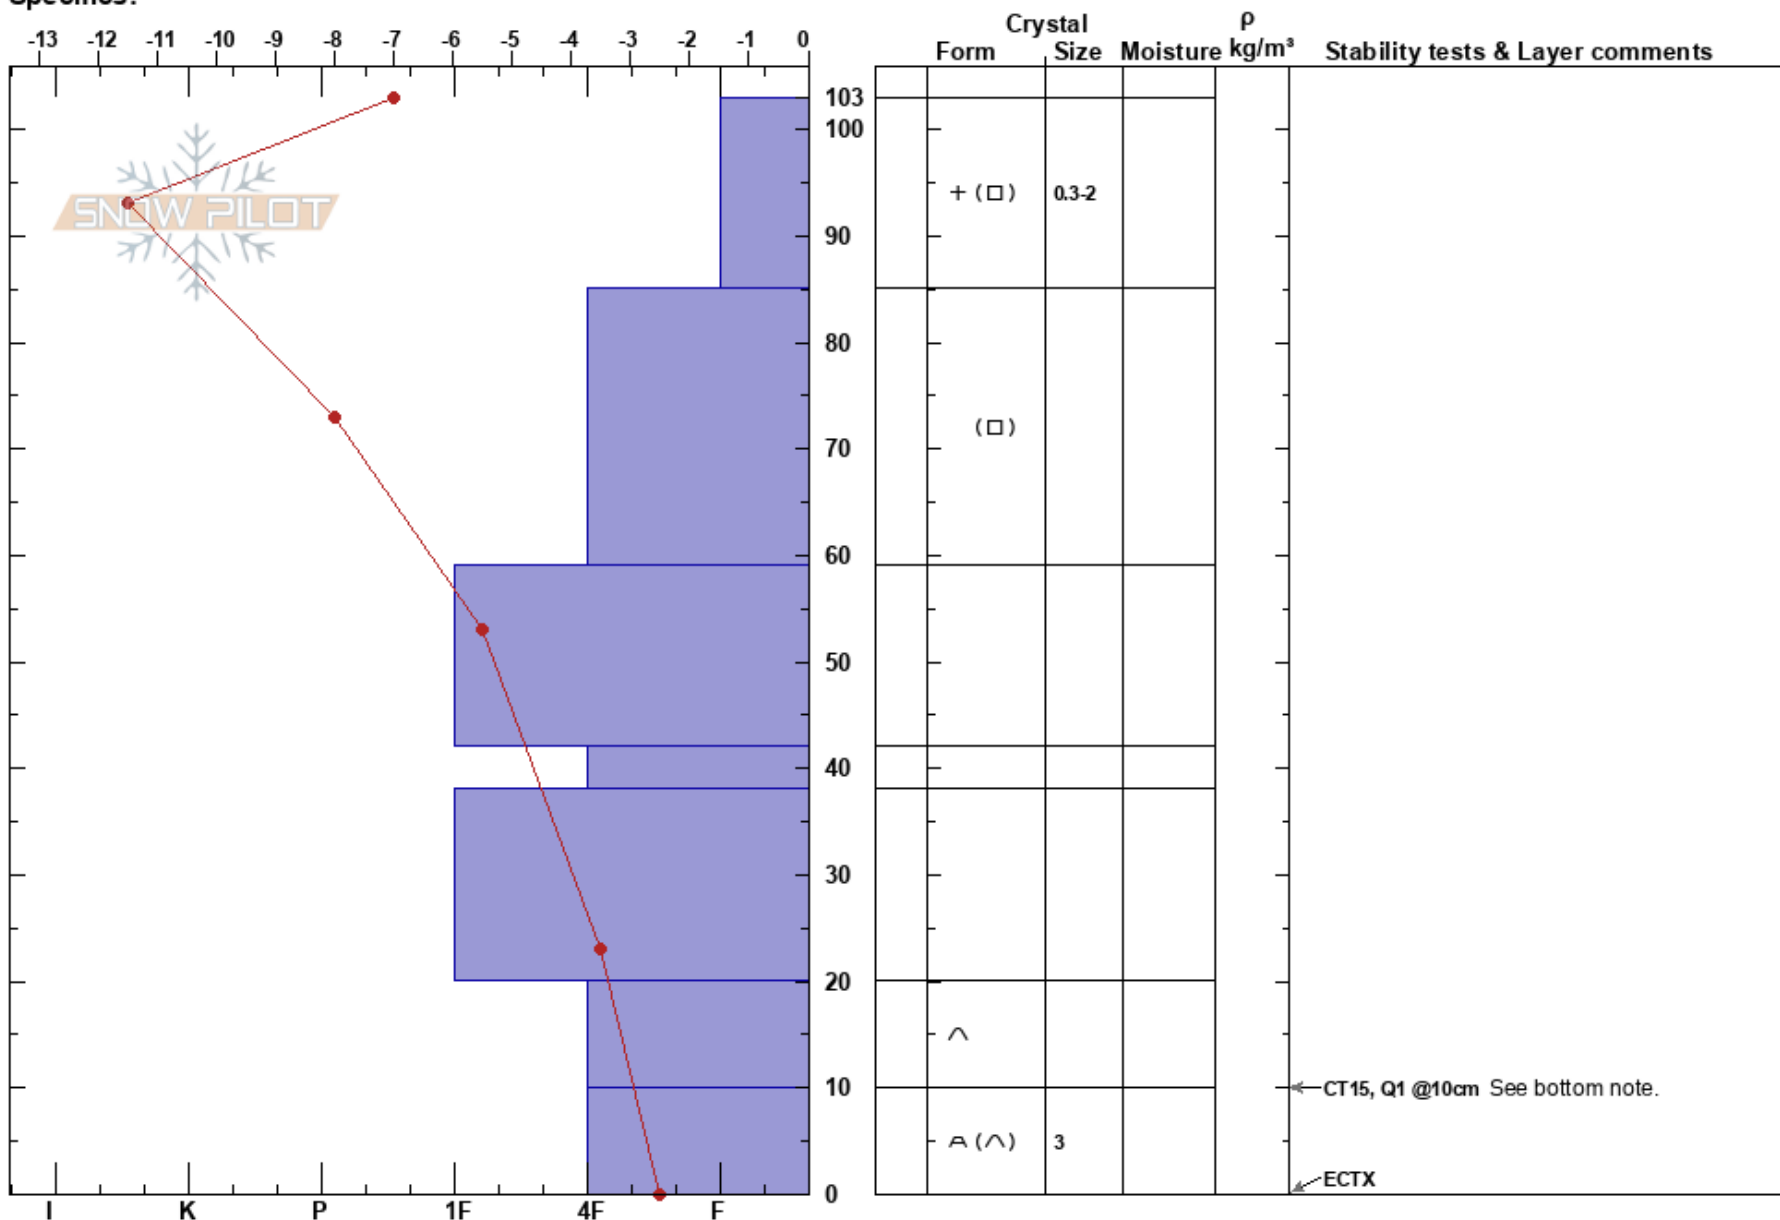

Silverton Path Runout
 Kachina Peaks
 AZ
 Elevation: 10566 ft
 Aspect: 8°
 Specifics:

Troy Marino
 01/27/2022 - 10:00am
 Co-ord: 35.32841N, -111.65649W
 Slope Angle: 24°
 Wind Loading: no

Stability: Good
 Air Temperature: -4°C
 Sky Cover: CLR
 Precipitation: NO
 Wind: N Light Breeze

HS:103
 PF:8
 PS:30
 Layer Notes:

Notes: The CT15, Q1 @10cm is an outlier. There was a small 15cm tall shrub at the bottom of the CT column with air pockets and extra facet growth around the woody stems.