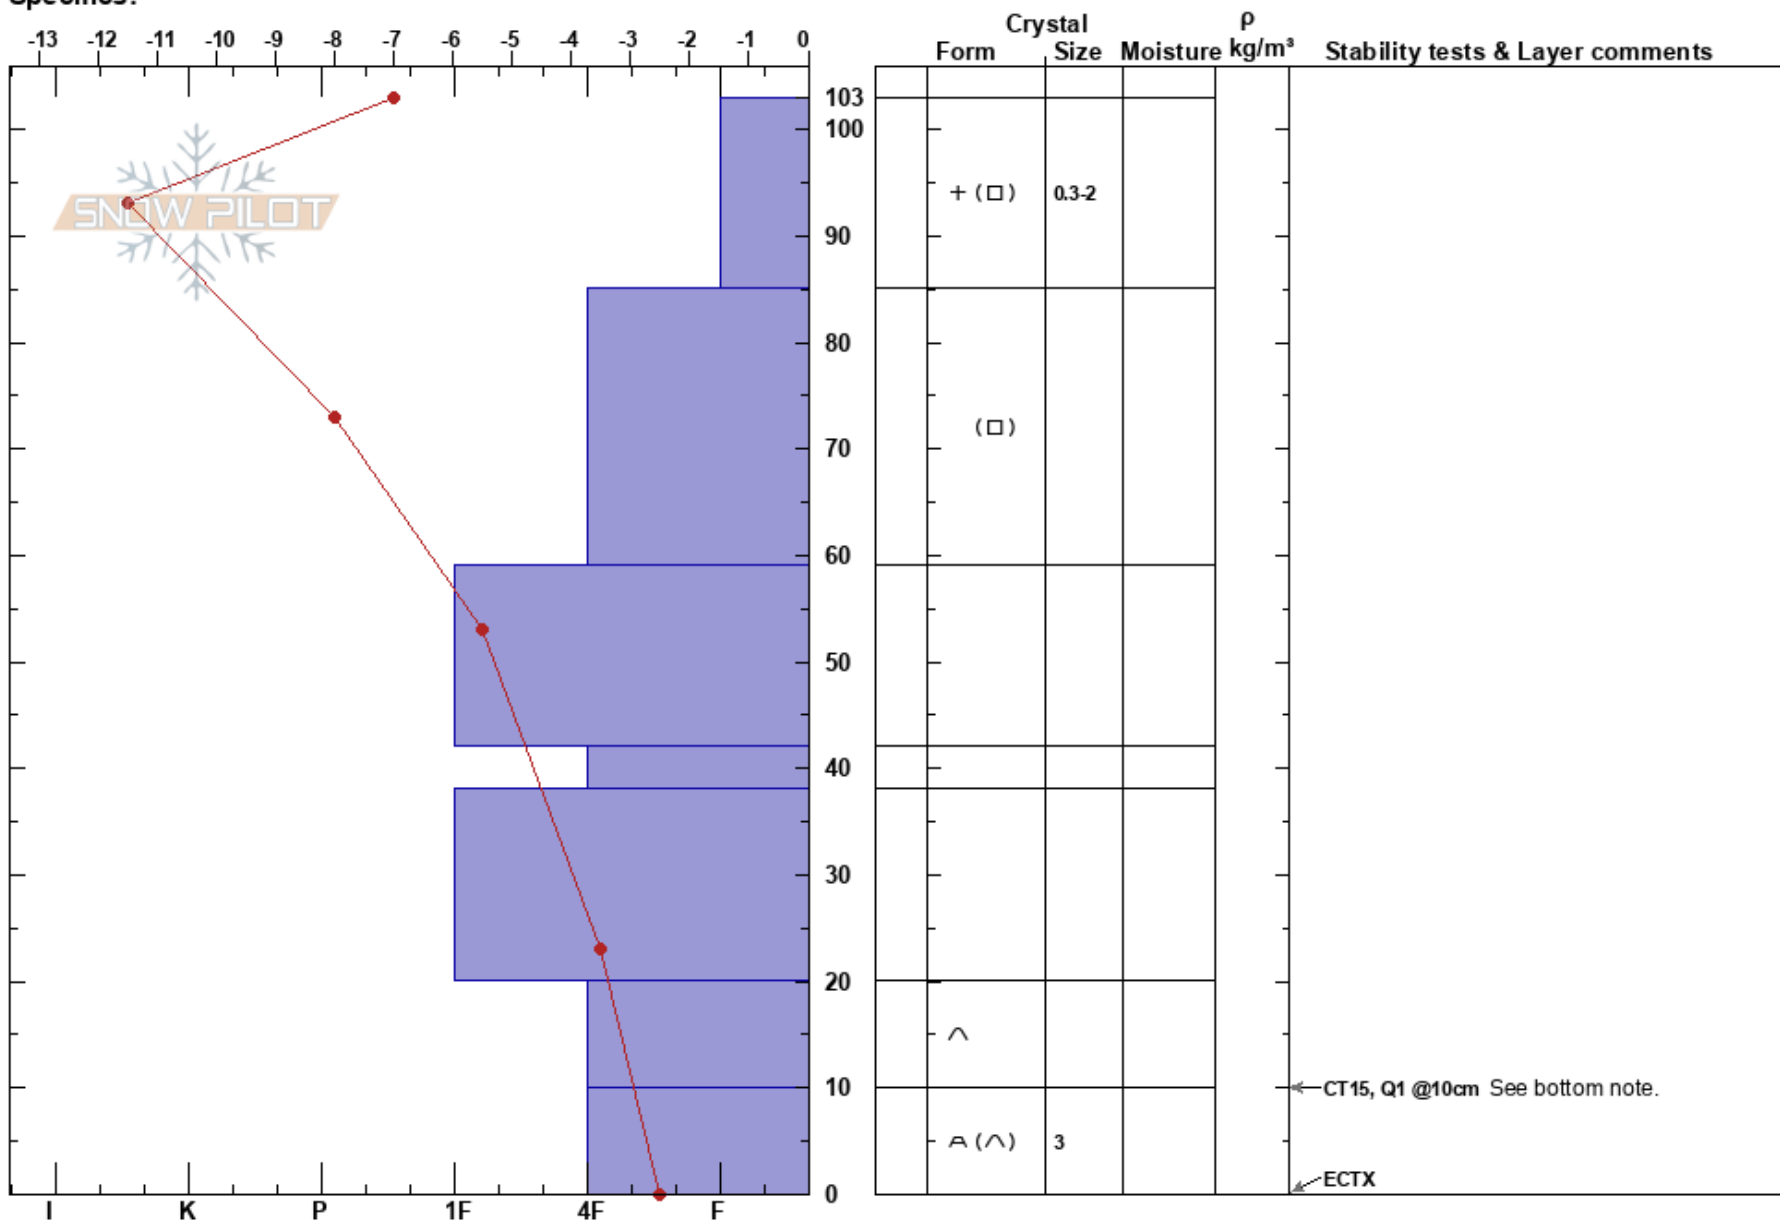

Silverton Path Runout
 Kachina Peaks
 AZ
 Elevation: 10566 ft
 Aspect: 8°
 Specifics:

Troy Marino
 01/27/2022 - 10:00am
 Co-ord: 35.32841N, -111.65649W
 Slope Angle: 24°
 Wind Loading: no

Stability: Good
 Air Temperature: -4°C
 Sky Cover: CLR
 Precipitation: NO
 Wind: N Light Breeze

HS:103
 PF:8
 PS:30

Layer Notes:

Notes: The CT15, Q1 @10cm is an outlier. There was a small 15cm tall shrub at the bottom of the CT column with air pockets and extra facet growth around the woody stems.