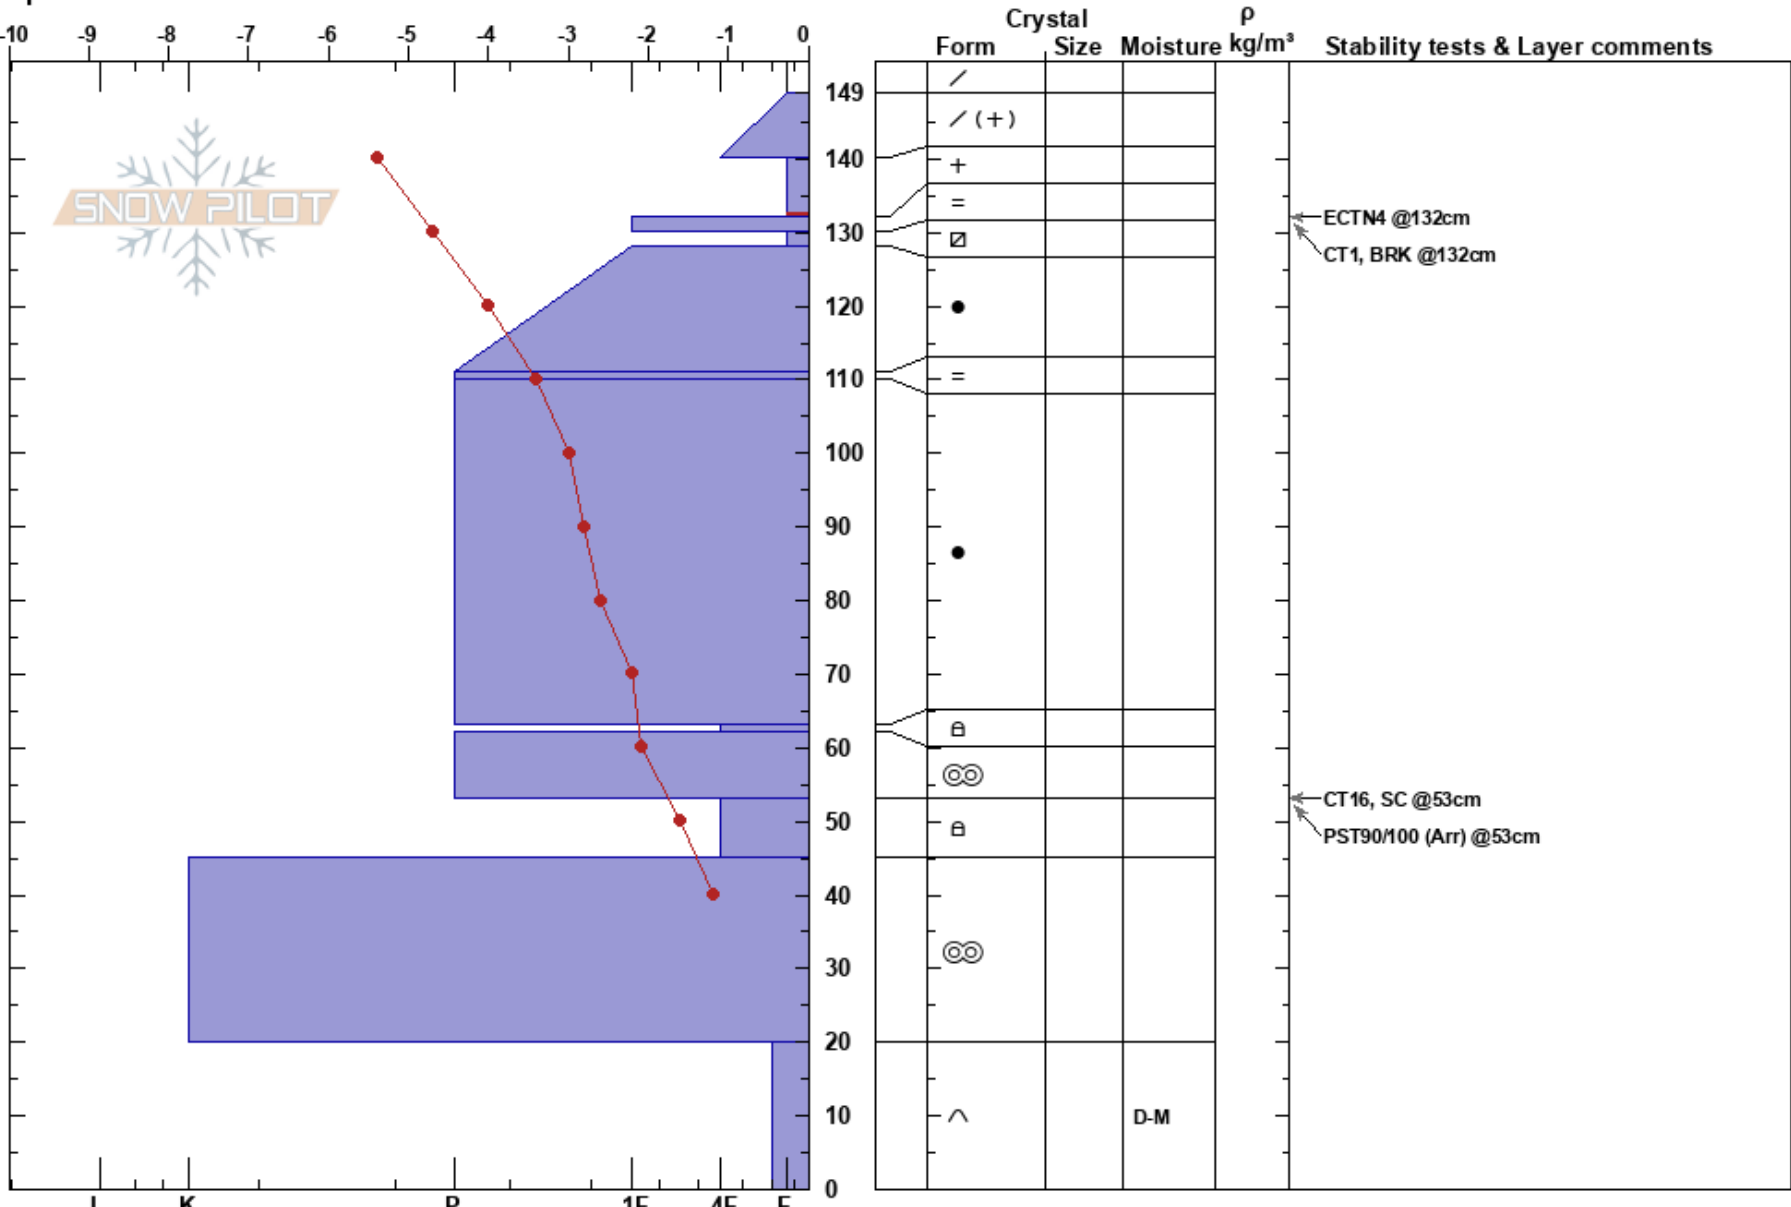

Lill Skarven TL
 Funäsfjällen
 Sweden
Elevation: 945 m
Aspect: S
Specifics:

John Wilcoxon
 28/01/2022 - 10:28
Co-ord: 33V 365116E 6940667N
Slope Angle: 18°
Wind Loading: yes

Stability: Fair **HS:**149 **Layer Notes:**
Air Temperature: -5°C **PF:**20 140-132cm:Problematic layer
Sky Cover: BKN
Precipitation: S-1
Wind: W Moderate

Notes: Obj: stabilitetstest i drevsnöflak. Identifiera potential PWL