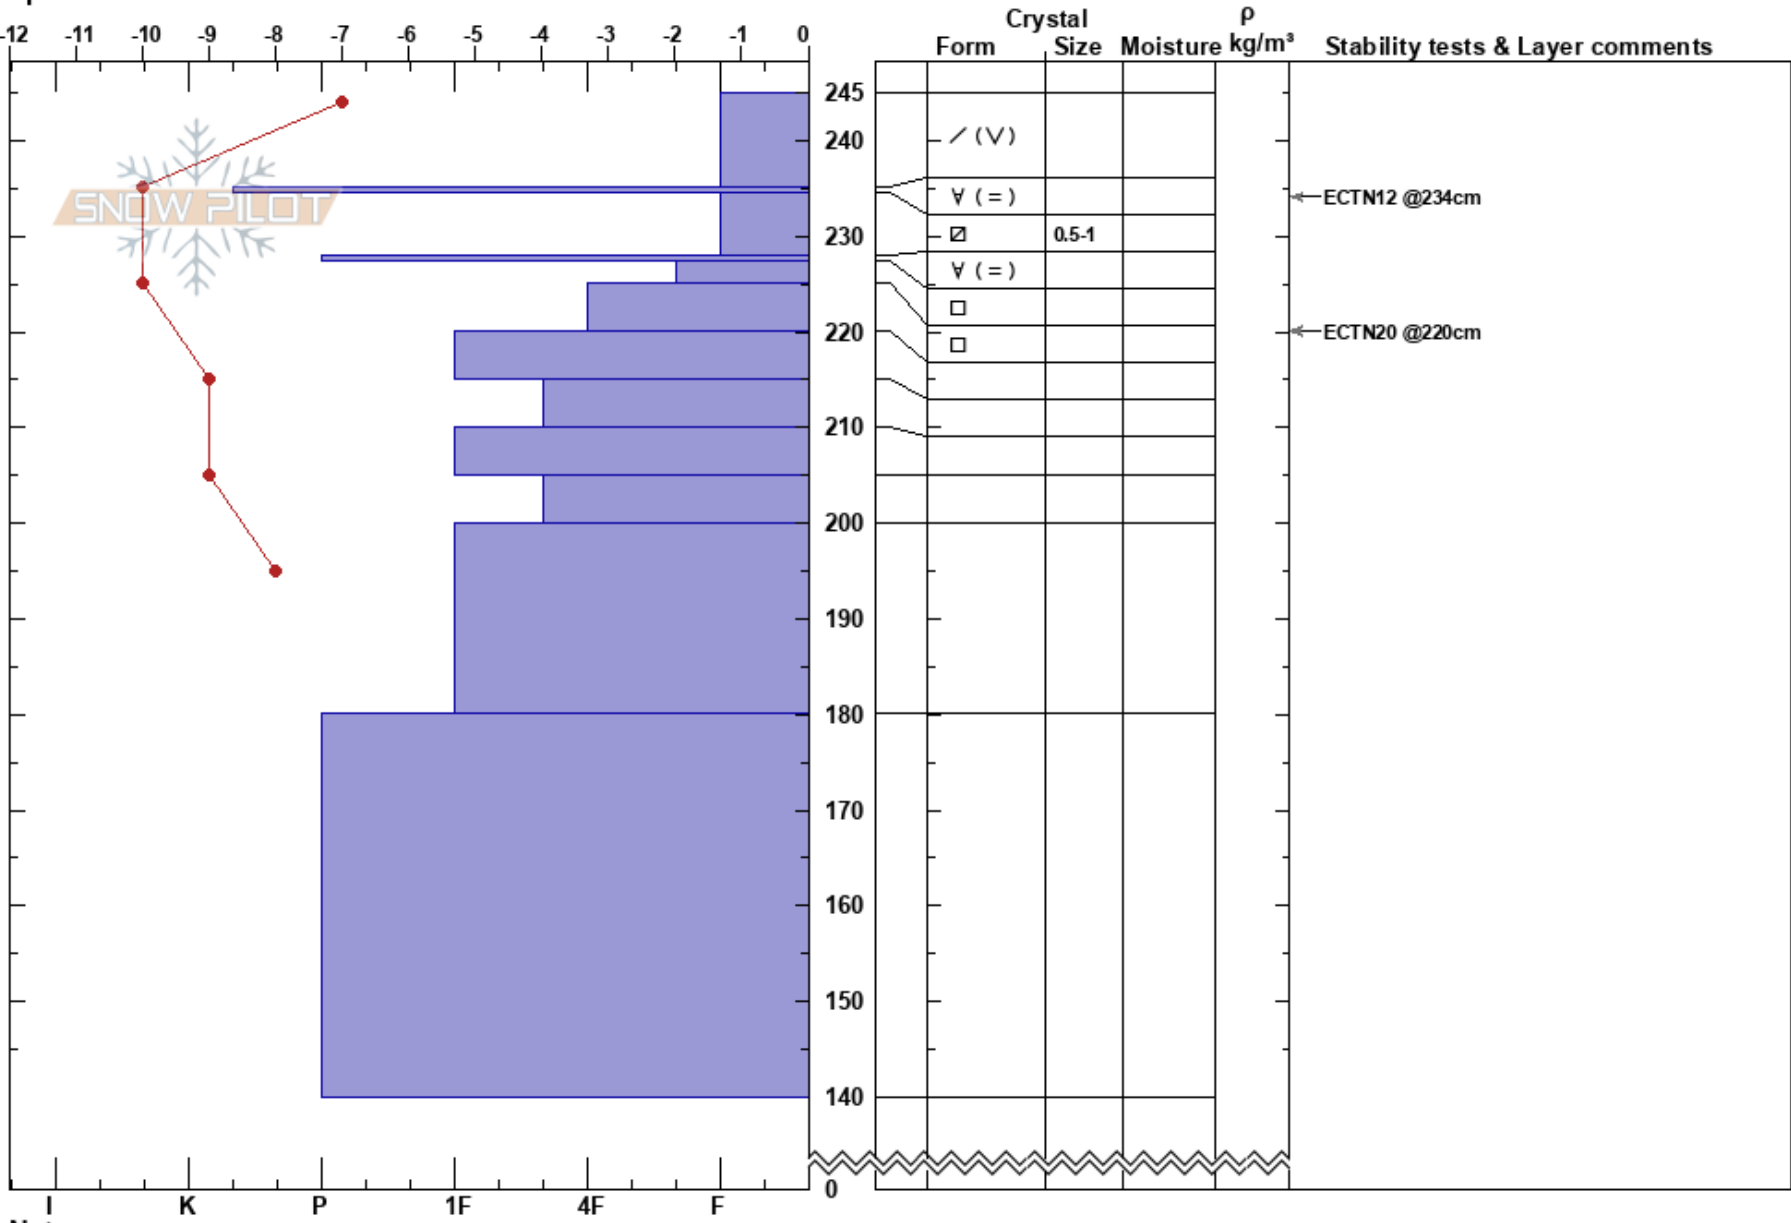

Corner Pocket
 Bear River Range
 UT
 Elevation: 9206 ft
 Aspect:
 Specifics:

toby weed
 01/27/2022 - 2:30pm
 Co-ord: 41.97001N, -111.65442W
 Slope Angle:
 Wind Loading:

Stability: Very Good **HS:245** **Layer Notes:**
 Air Temperature: -4°C **PF:25** 234.5-228cm:Problematic layer
 Sky Cover: CLR **PS: 10**
 Precipitation: NO
 Wind: E Light Breeze