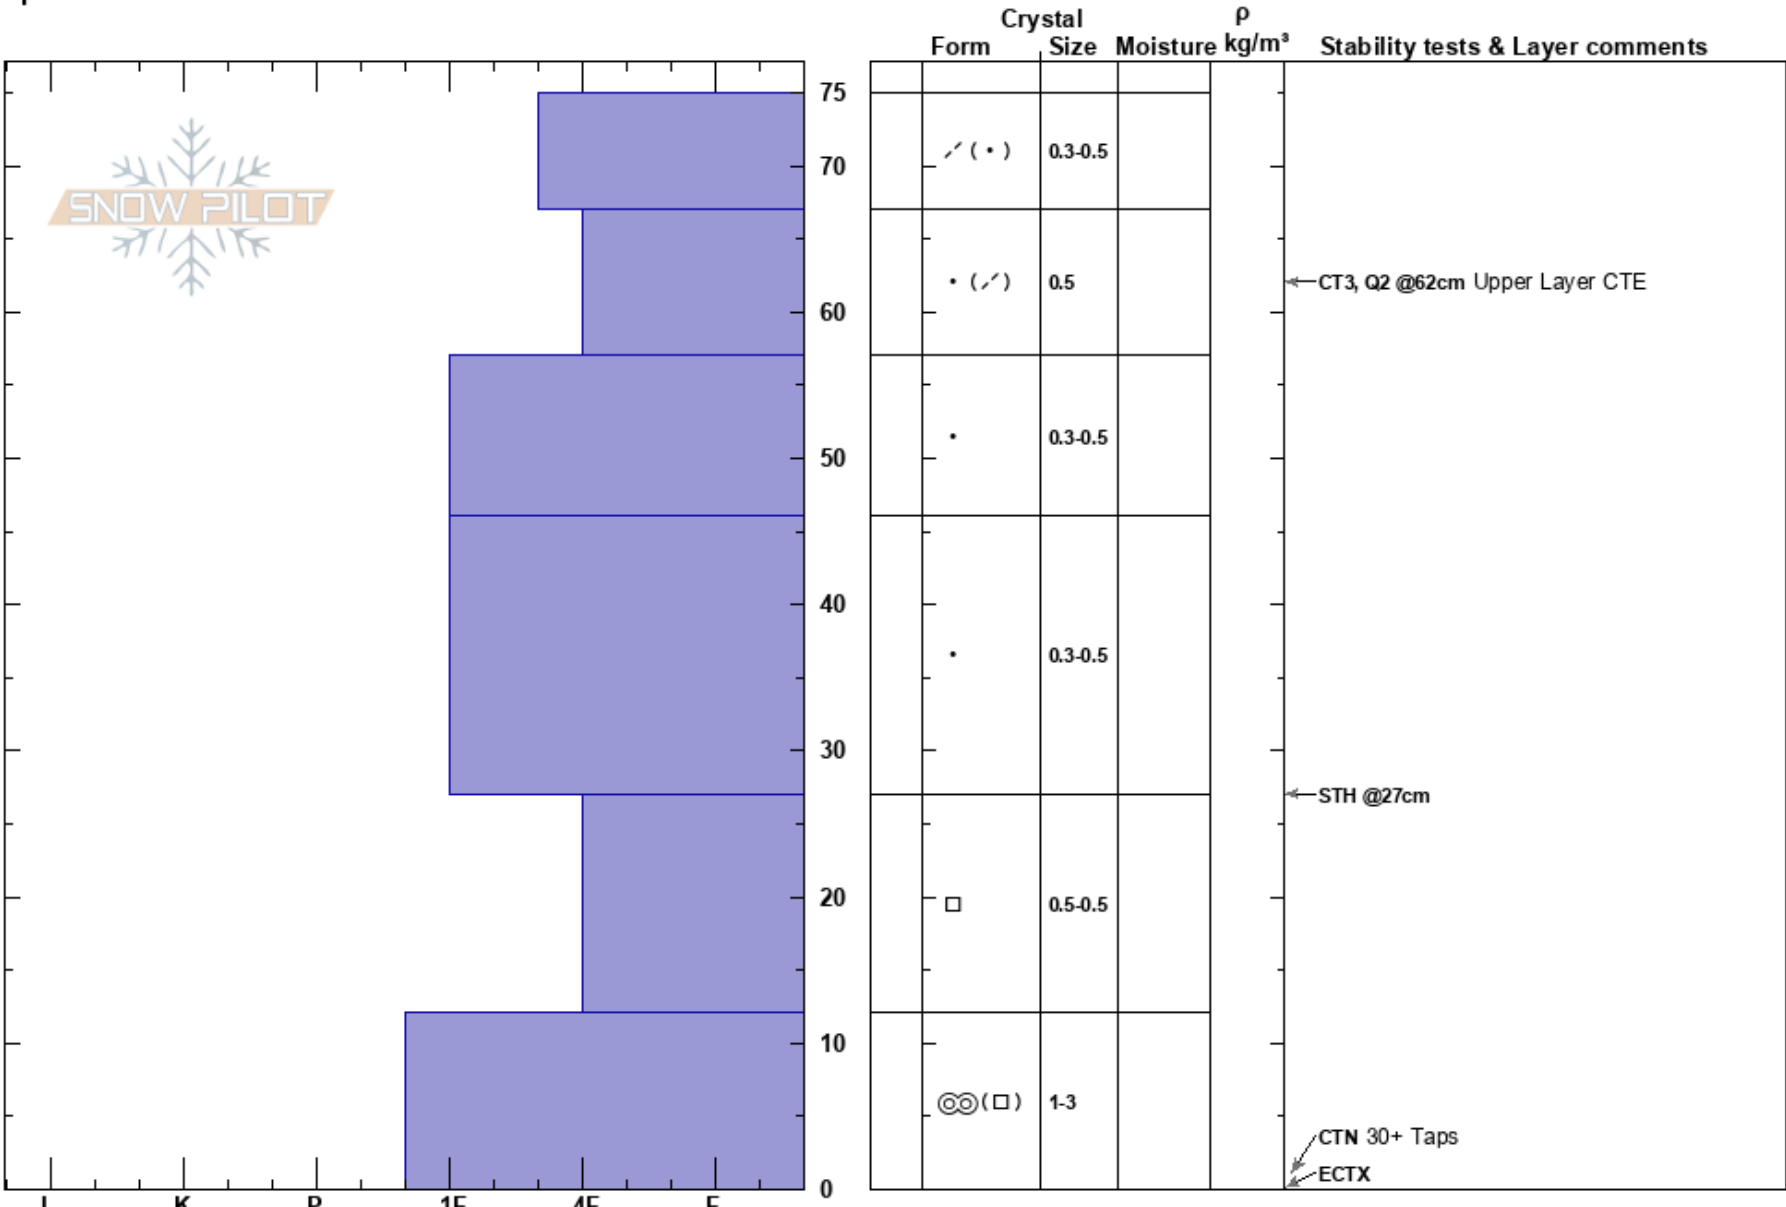

Jones - Corner Pocket
Front Range
CO
Elevation: 11620 ft
Aspect: NE
Specifics:

John Gibbons
12/02/2017 - 12:30pm
Co-ord:
Slope Angle: 37°
Wind Loading: previous

Stability: Good
Air Temperature:
Sky Cover: FEW
Precipitation: NO
Wind: NW Light Breeze

HS: 75
Layer Notes:

Notes: PA Snow Study
Colin Trettel
John Gibbons