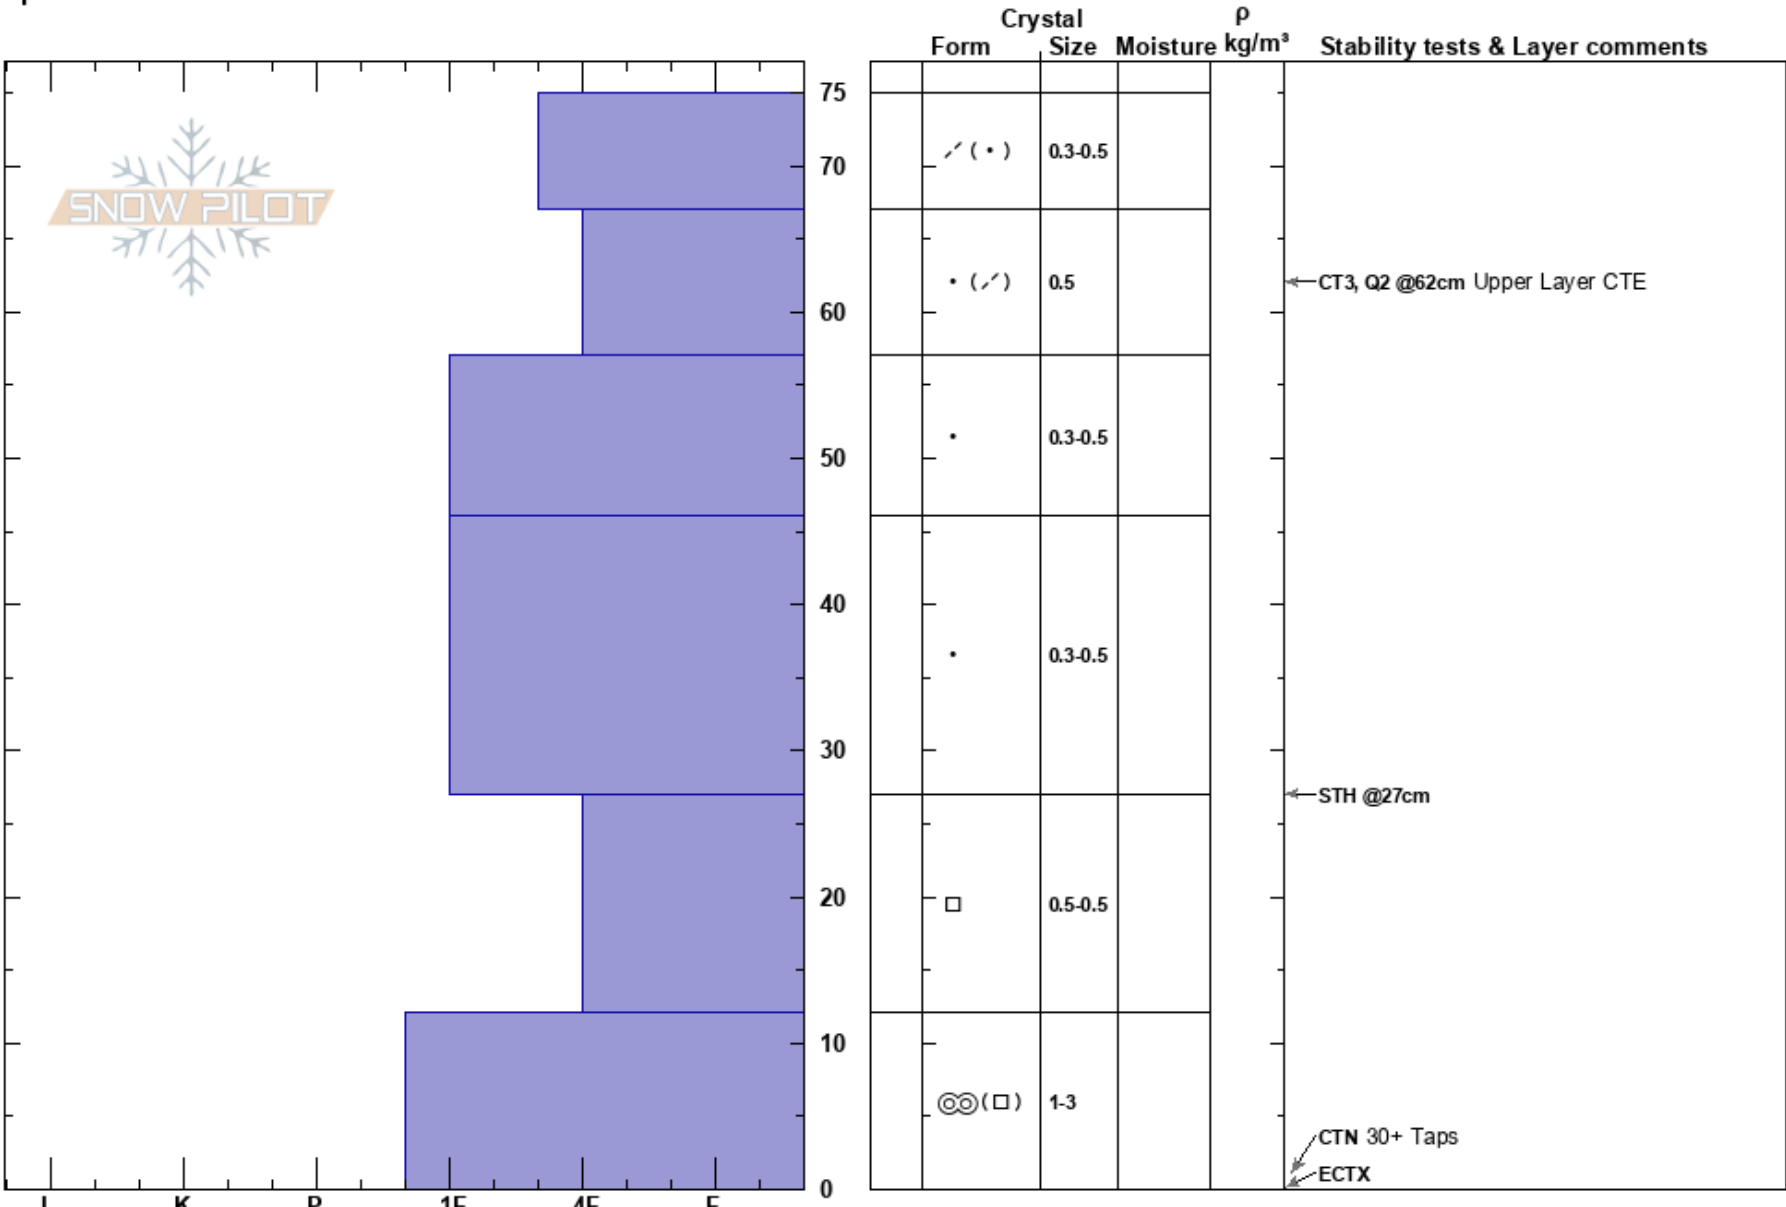

Jones - Corner Pocket
 Front Range
 CO
Elevation: 11620 ft
Aspect: NE
Specifics:

John Gibbons
 12/02/2017 - 12:30pm
Co-ord:
Slope Angle: 37°
Wind Loading: previous

Stability: Good
Air Temperature:
Sky Cover: FEW
Precipitation: NO
Wind: NW Light Breeze

HS: 75
Layer Notes:

Notes: PA Snow Study
 Colin Trettel
 John Gibbons