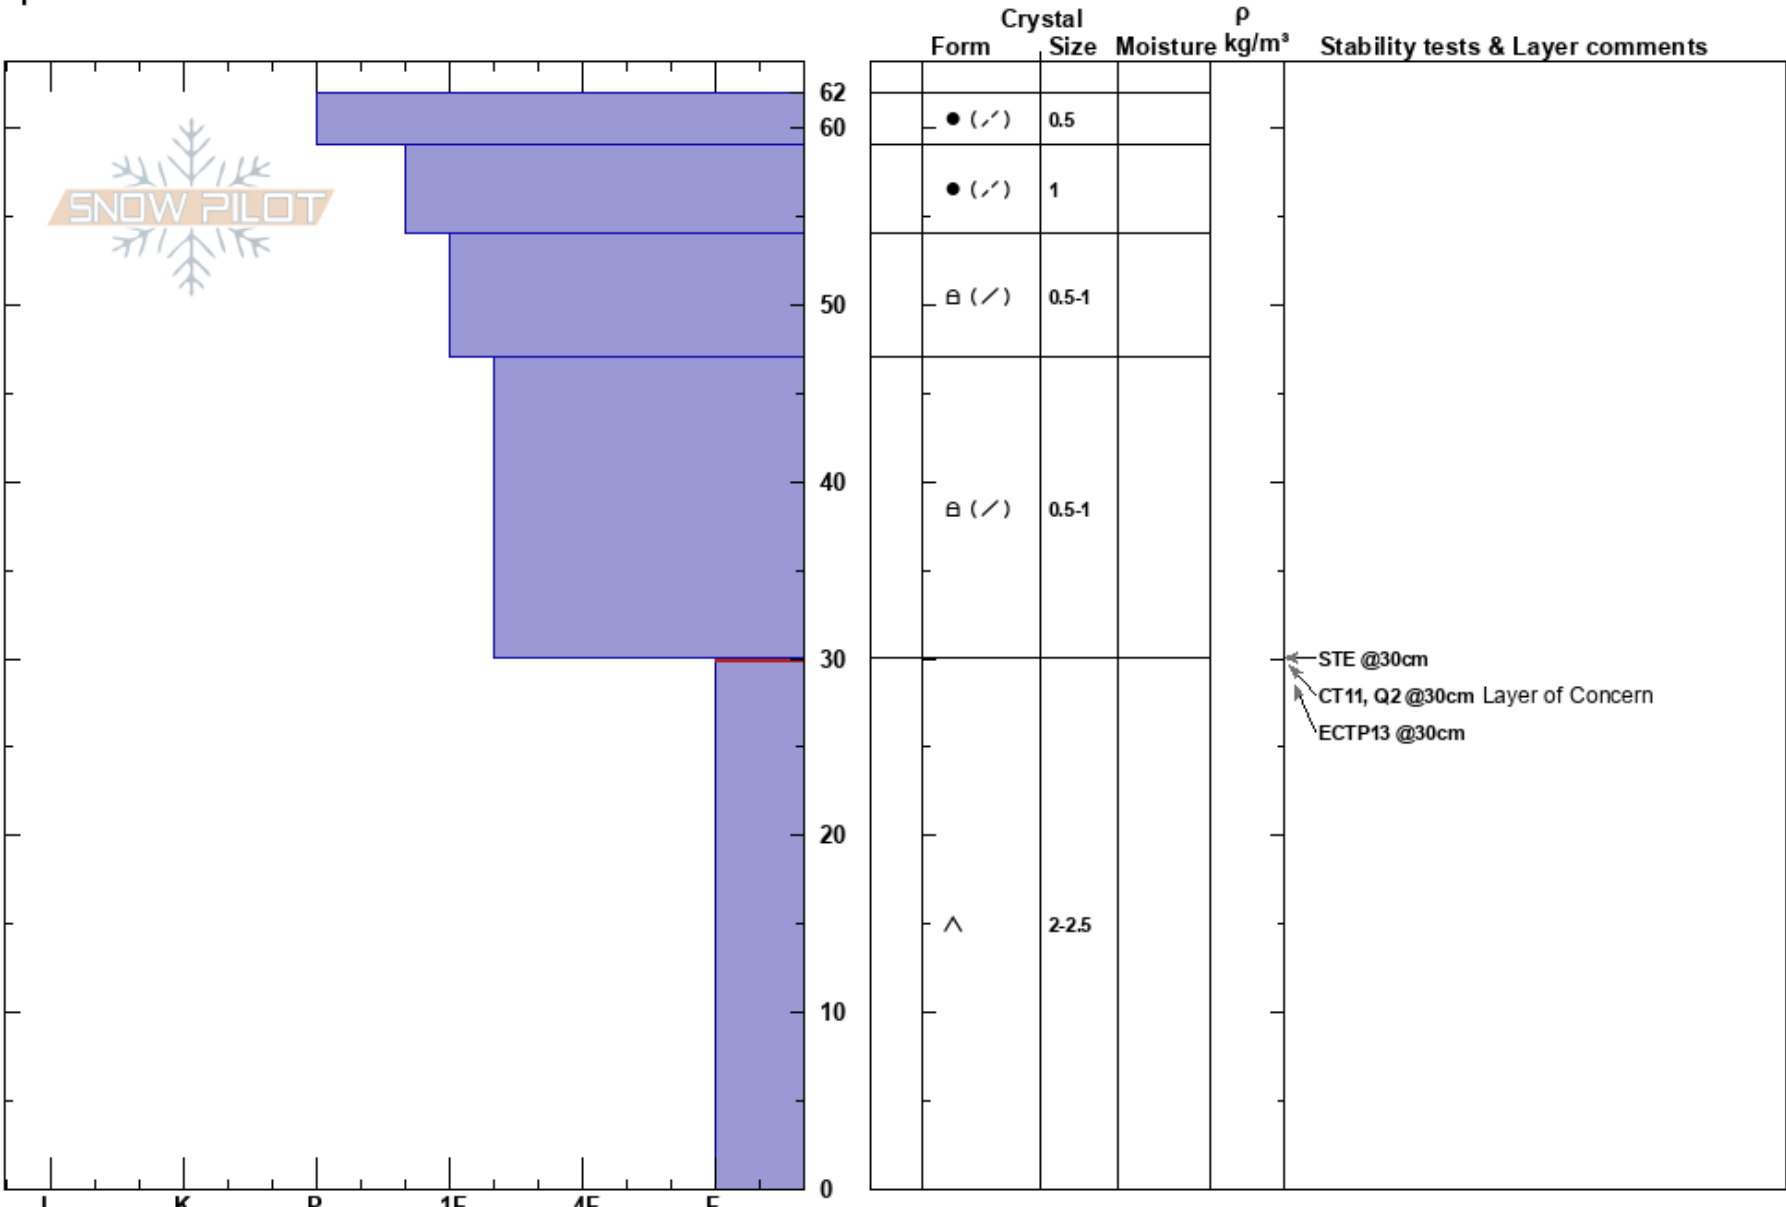

Jones - Throwback R
 Front Range
 CO
Elevation: 11635 ft
Aspect: NE
Specifics:

John Gibbons
 12/02/2017 - 11:30am
Co-ord:
Slope Angle: 33°
Wind Loading: previous

Stability:
Air Temperature:
Sky Cover: FEW
Precipitation: NO
Wind: NW Light Breeze

HS:62
Layer Notes:
 30-0cm: Problematic layer

Notes: PA Snow Study
 Colin Trettel
 John Gibbons