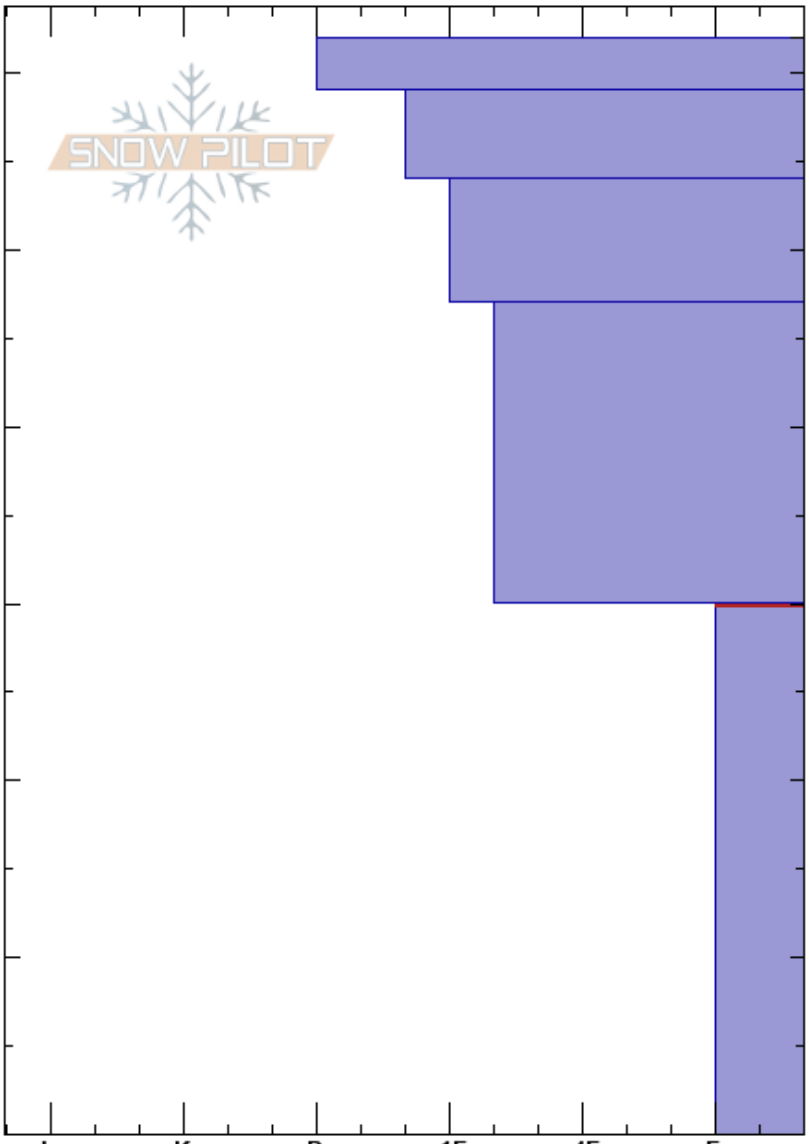

Jones - Throwback R
 Front Range
 CO
Elevation: 11635 ft
Aspect: NE
Specifics:

John Gibbons
 12/02/2017 - 11:30am
Co-ord:
Slope Angle: 33°
Wind Loading: previous

Stability:
Air Temperature:
Sky Cover: FEW
Precipitation: NO
Wind: NW Light Breeze

HS:62
Layer Notes:
 30-0cm: Problematic layer

Crystal Form	Crystal Size	Moisture	ρ kg/m ³	Stability tests & Layer comments
• (/)	0.5			
• (/)	1			
⊖ (/)	0.5-1			
⊖ (/)	0.5-1			
^	2-2.5			STE @30cm CT11, Q2 @30cm Layer of Concern ECTP13 @30cm