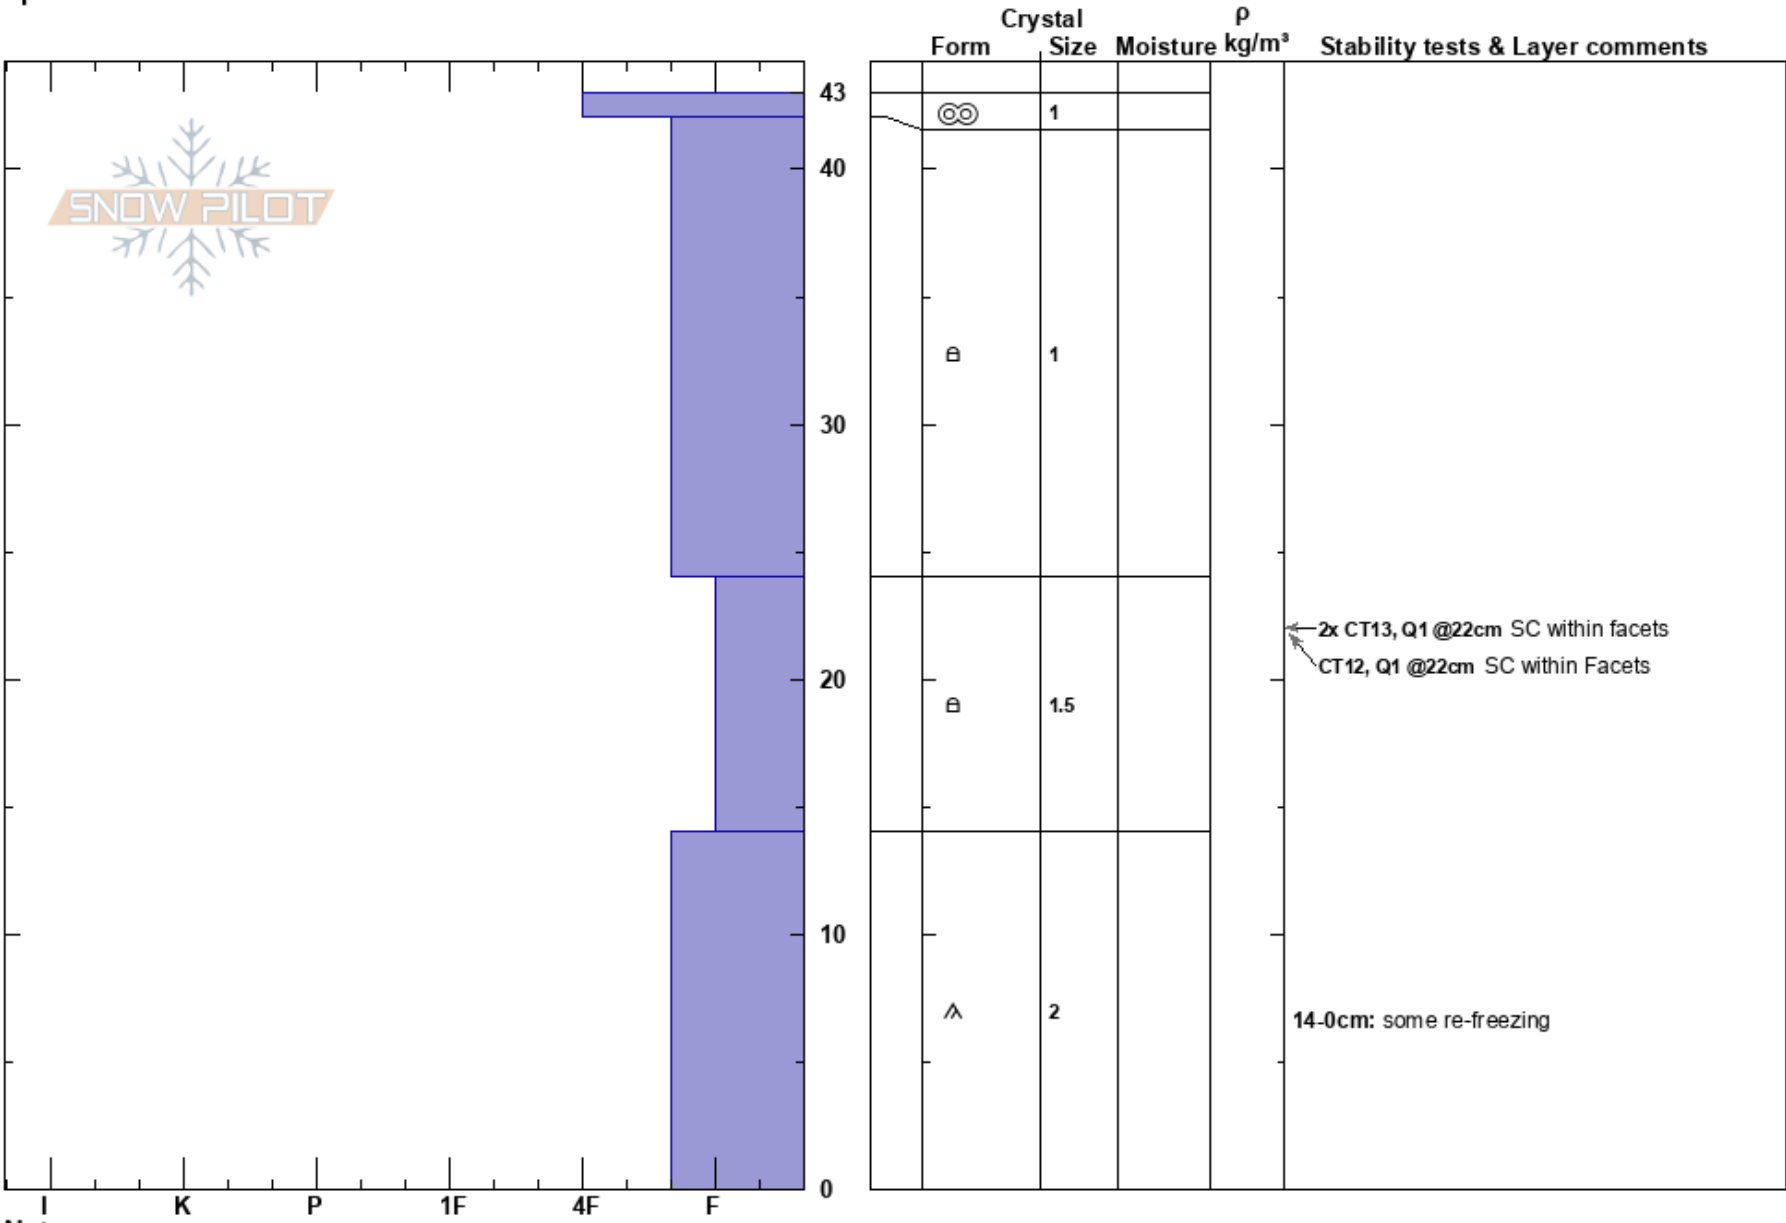

Walsh's Test Slope Madeline Dunn
 Aspen Mountain Boundary 12/02/2017 - 11:22am
 CO
Elevation: 11348 ft
Aspect: N
Specifics:

Stability: HS:43
Air Temperature: 32°F
Sky Cover: FEW
Precipitation:
Wind: Calm
Layer Notes:
 24-14cm: Problematic layer
 14-0cm: some re-freezing