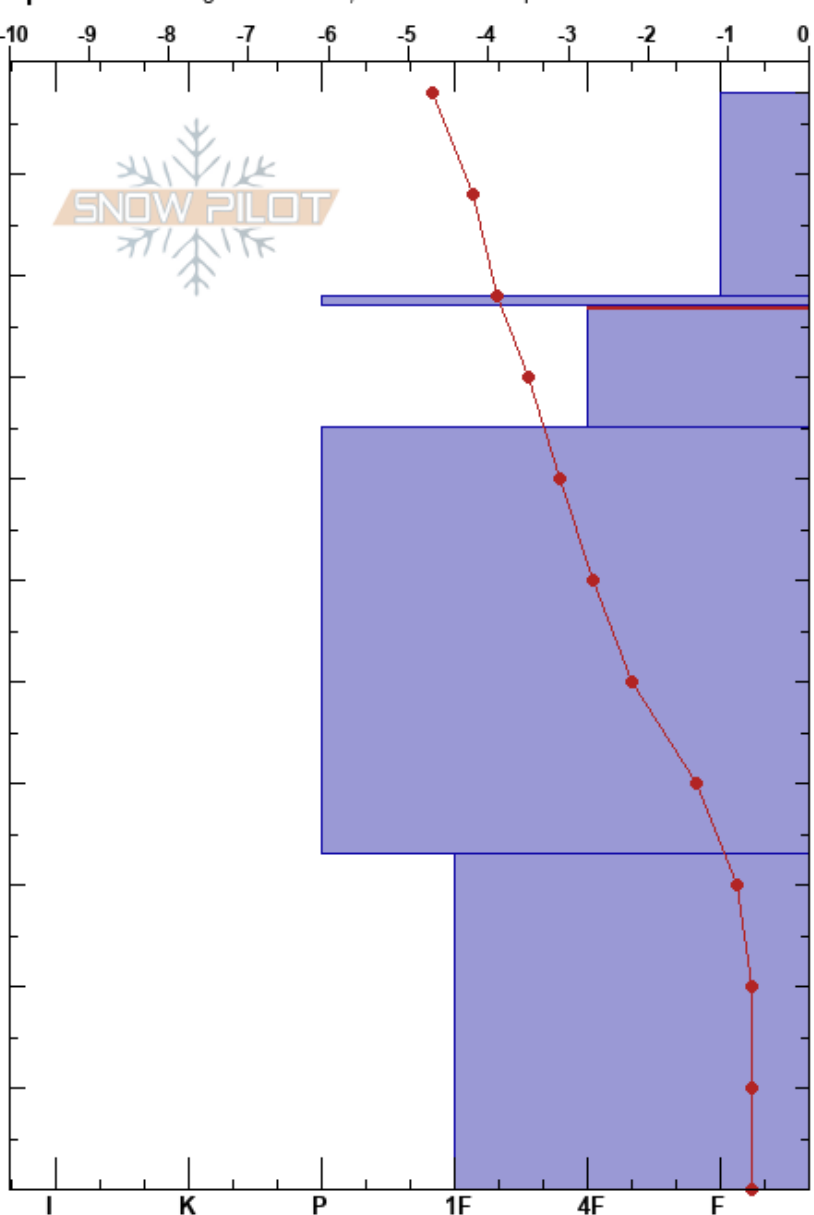

Reliable
 Teton Range
 WY
 Elevation: 9400 ft
 Aspect: 352°
 Specifics: Pit dug in a Ski Area; Ski tracks on slope

Andrew Ryan
 12/02/2017 - 1:00pm
 Co-ord: 43.77748N, -110.93372W
 Slope Angle: 38°
 Wind Loading: previous

Stability:
 Air Temperature:
 Sky Cover: BKN
 Precipitation: NO
 Wind: SW Light Breeze

HS:108
 Layer Notes:
 87-75cm: Problematic layer

Form	Crystal		ρ kg/m ³	Stability tests & Layer comments
	Size	Moisture		
/	2	D		
⊙⊙				← CT5, SC @86cm
☐	2	D		
☐				
•	3	D-M		