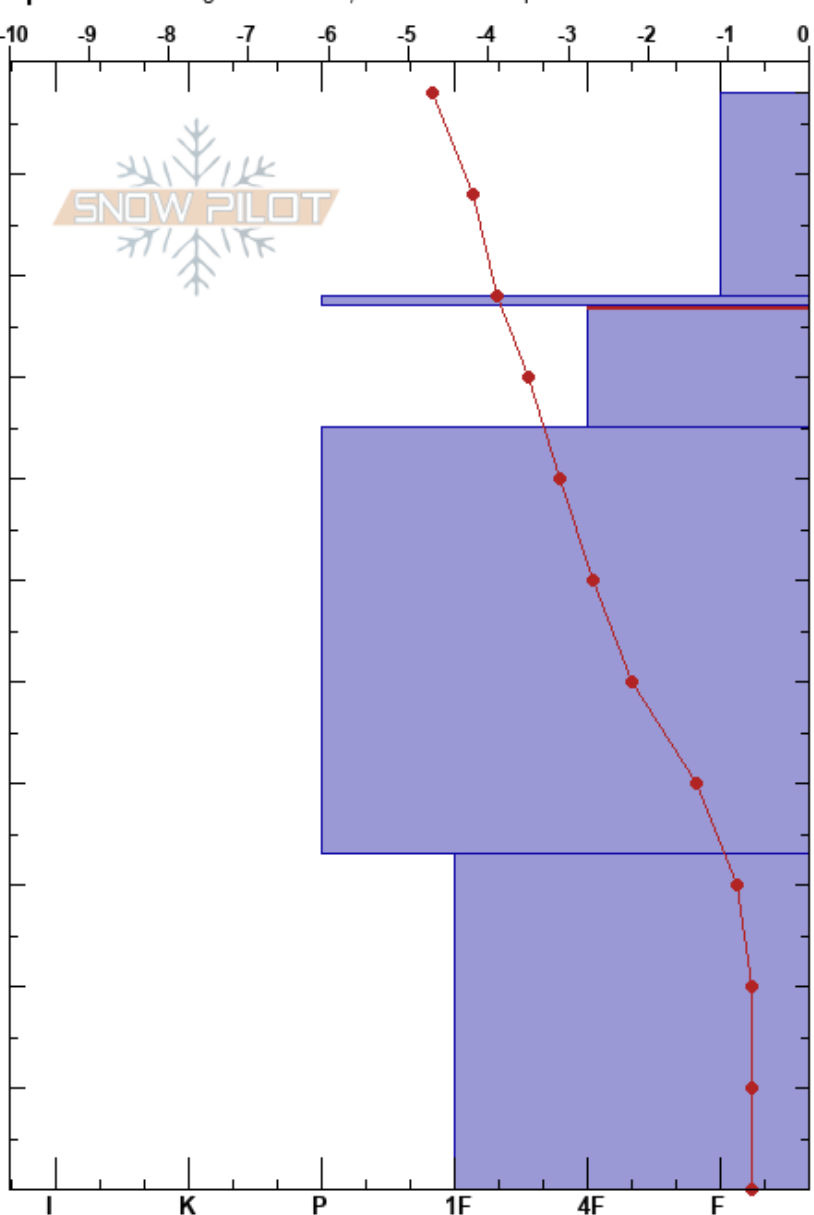

Reliable
 Teton Range
 WY
 Elevation: 9400 ft
 Aspect: 352°
 Specifics: Pit dug in a Ski Area; Ski tracks on slope

Andrew Ryan
 12/02/2017 - 1:00pm
 Co-ord: 43.77748N, -110.93372W
 Slope Angle: 38°
 Wind Loading: previous

Stability: **HS:108**
 Air Temperature:
 Sky Cover: BKN
 Precipitation: NO
 Wind: SW Light Breeze

Layer Notes:
 87-75cm: Problematic layer

Form	Crystal		ρ kg/m ³	Stability tests & Layer comments
	Size	Moisture		
/	2	D		
⊙⊙				← CT5, SC @86cm
☐	2	D		
☐				
•	3	D-M		