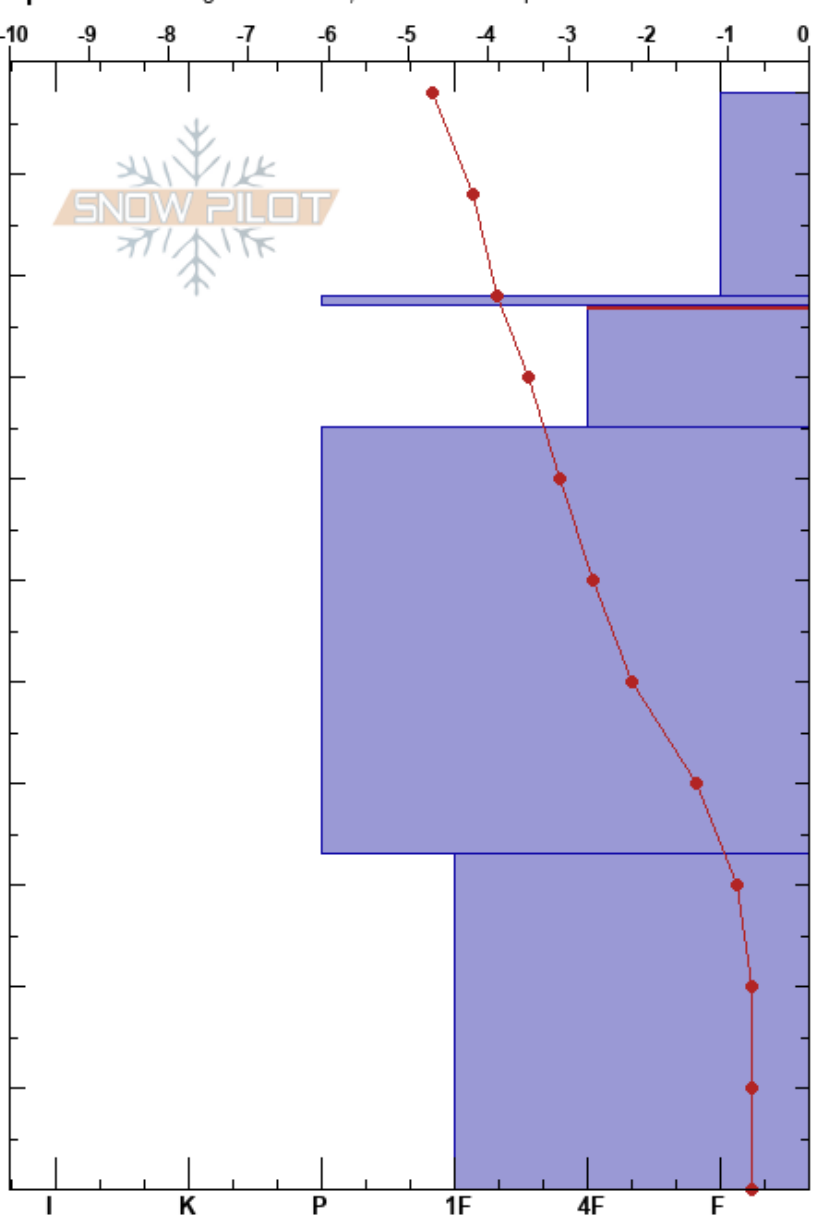

Reliable  
Teton Range  
WY  
Elevation: 9400 ft  
Aspect: 352°  
Specifics: Pit dug in a Ski Area; Ski tracks on slope

Andrew Ryan  
12/02/2017 - 1:00pm  
Co-ord: 43.77748N, -110.93372W  
Slope Angle: 38°  
Wind Loading: previous

Stability: **HS:108**  
Air Temperature: 87-75cm:Problematic layer  
Sky Cover: BKN  
Precipitation: NO  
Wind: SW Light Breeze

Form	Crystal		Moisture	ρ kg/m <sup>3</sup>	Stability tests & Layer comments
	Size				
/	2		D		
⊙⊙					← CT5, SC @86cm
☐	2		D		
☐					
•	3		D-M		