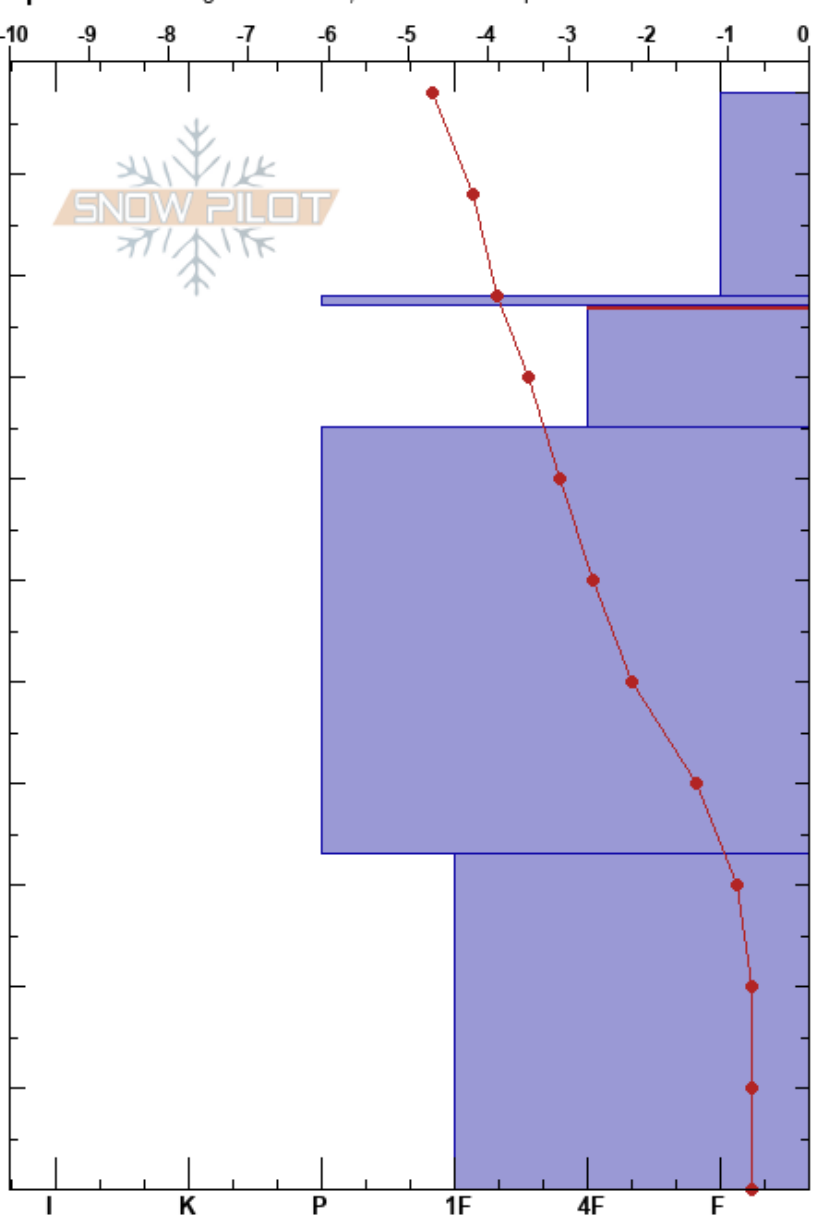

Reliable
 Teton Range
 WY
 Elevation: 9400 ft
 Aspect: 352°
 Specifics: Pit dug in a Ski Area; Ski tracks on slope

Andrew Ryan
 12/02/2017 - 1:00pm
 Co-ord: 43.77748N, -110.93372W
 Slope Angle: 38°
 Wind Loading: previous

Stability:
 Air Temperature:
 Sky Cover: BKN
 Precipitation: NO
 Wind: SW Light Breeze

HS:108
 Layer Notes:
 87-75cm: Problematic layer

Form	Crystal		Moisture	ρ kg/m ³	Stability tests & Layer comments
	Size				
/	2		D		
⊙⊙					← CT5, SC @86cm
☐	2		D		
☐					
•	3		D-M		