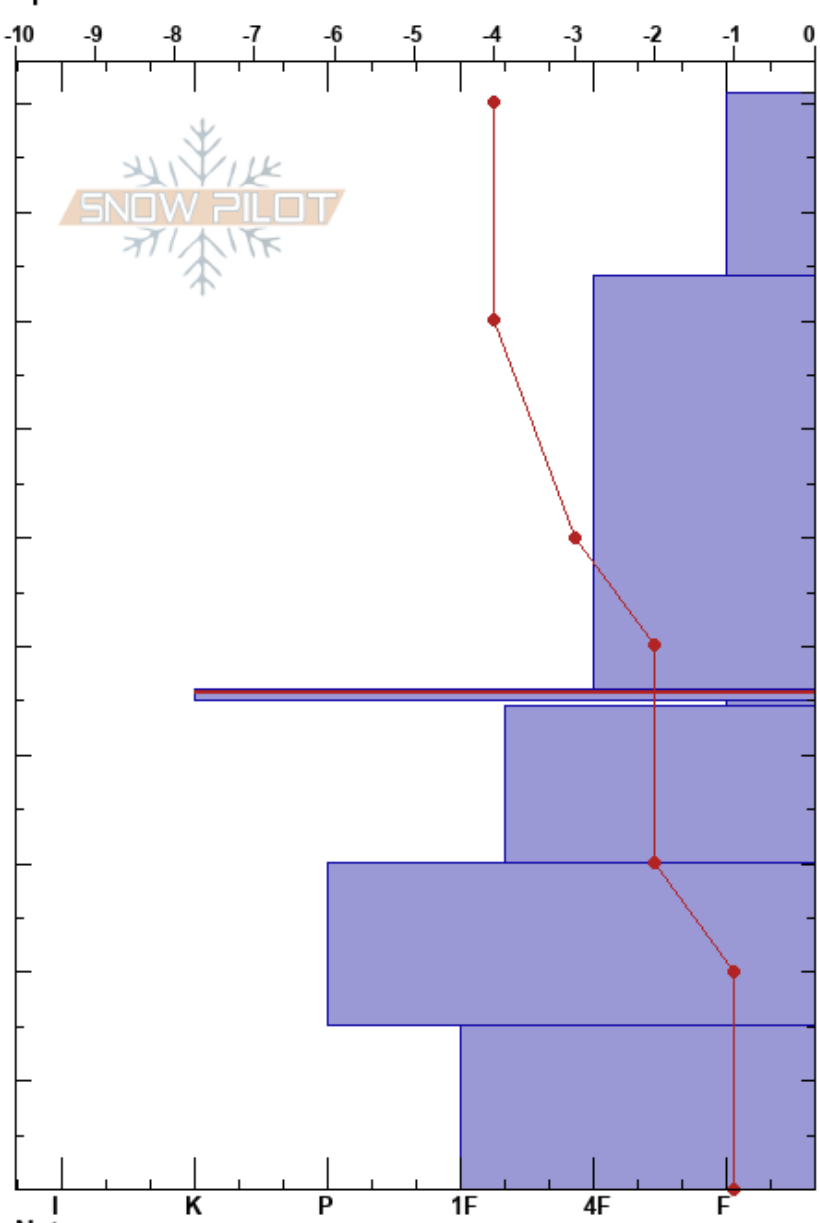

Cowboy- Shot 4
 North-Central Cascades
 WA
 Elevation: 5400 ft
 Aspect: 10°
 Specifics:

Dan Veenhuizen
 12/02/2017 - 12:00pm
 Co-ord: 47.73298N, -121.10363W
 Slope Angle: 39°
 Wind Loading: no

Stability: Good
 Air Temperature: -6°C
 Sky Cover: OVC
 Precipitation: S-1
 Wind: E Calm

HS:101
 PS: 35 46-45cm:Problematic layer

Height (cm)	Crystal		ρ kg/m ³	Stability tests & Layer comments
	Form	Size		
101	*	2.5	D	
80	/	0.5		← CT6, PC @84cm
50	⊙			
45	⊙	0.5		
30	.	0.5		
20	•	1		
10	⊙			