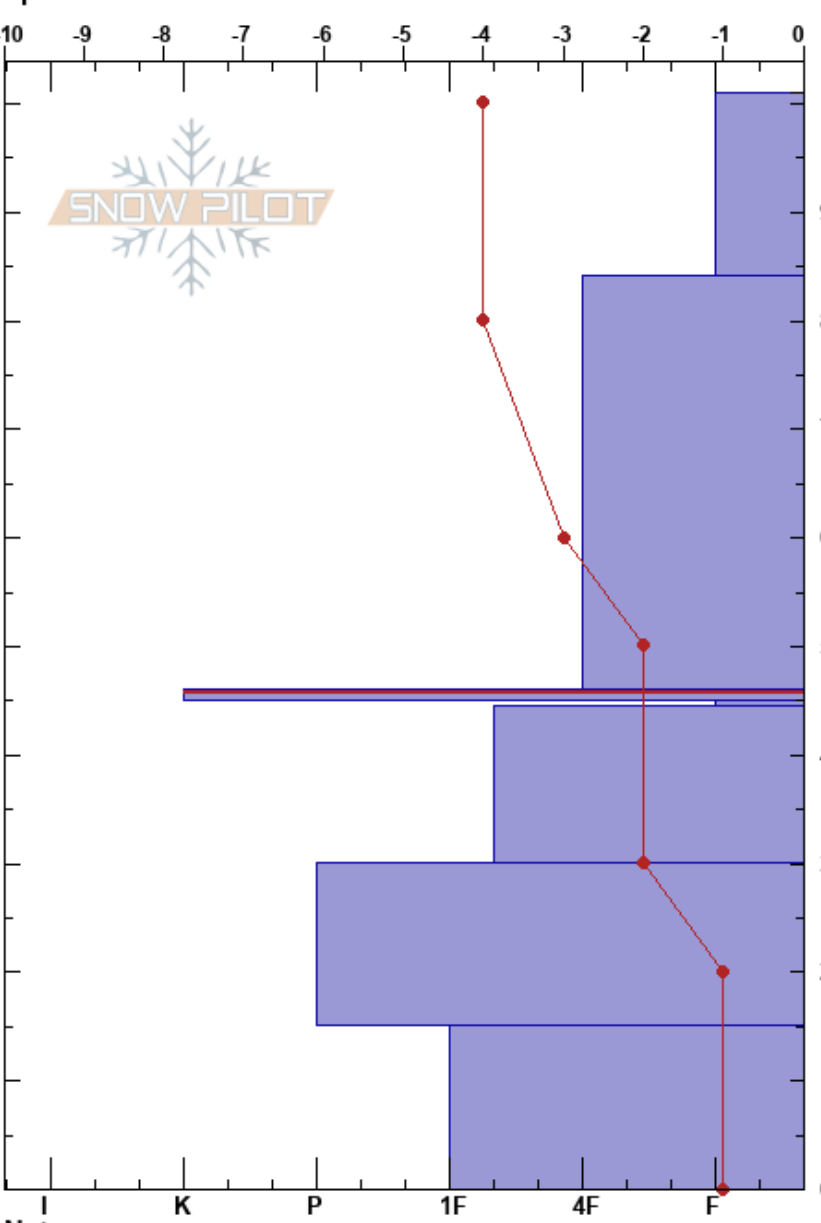

Cowboy- Shot 4
 North-Central Cascades
 WA
 Elevation: 5400 ft
 Aspect: 10°
 Specifics:

Dan Veenhuizen
 12/02/2017 - 12:00pm
 Co-ord: 47.73298N, -121.10363W
 Slope Angle: 39°
 Wind Loading: no

Stability: Good
 Air Temperature: -6°C
 Sky Cover: OVC
 Precipitation: S-1
 Wind: E Calm

HS:101
 PS: 35 46-45cm:Problematic layer

Height (cm)	Crystal		ρ kg/m ³	Stability tests & Layer comments
	Form	Size		
101	*	2.5	D	
80	/	0.5		← CT6, PC @84cm
50	⊙			
45	⊙	0.5		
35	.	0.5		
20	•	1		
10	⊙			