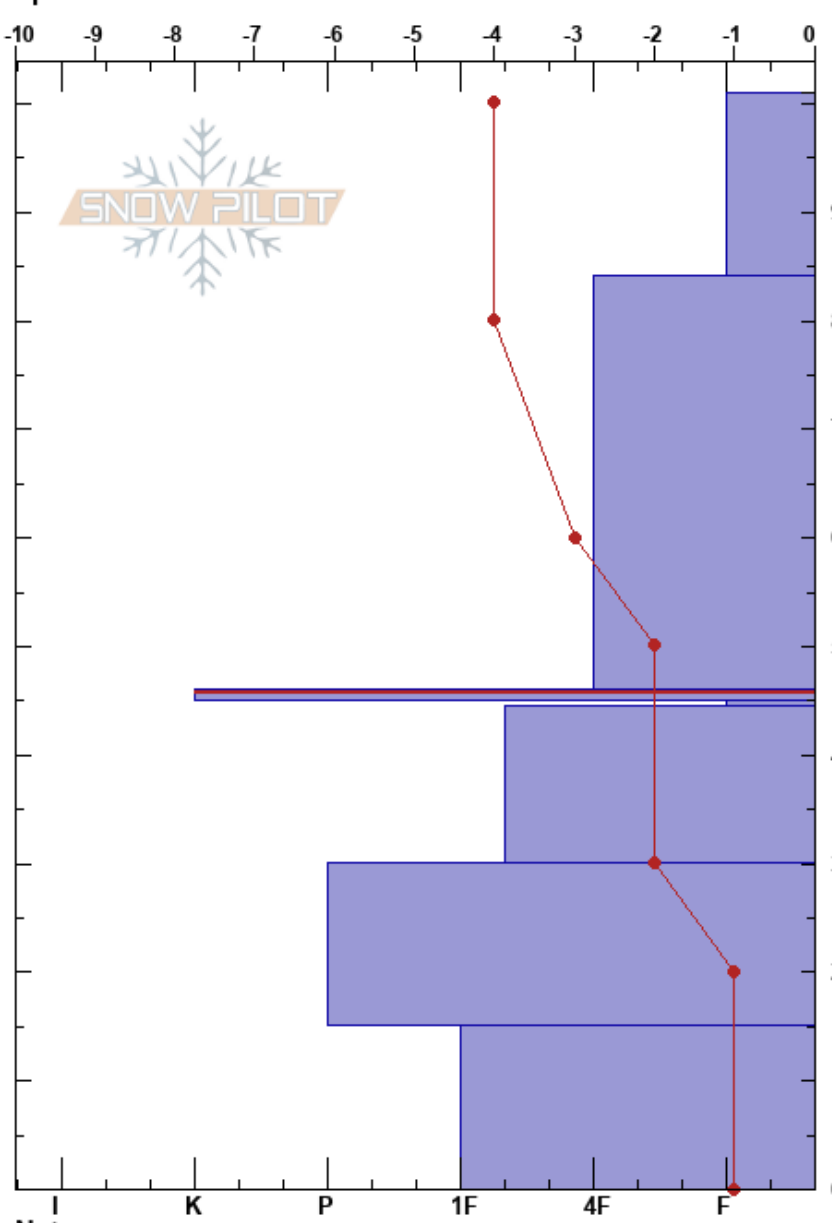

Cowboy- Shot 4
 North-Central Cascades
 WA
 Elevation: 5400 ft
 Aspect: 10°
 Specifics:

Dan Veenhuizen
 12/02/2017 - 12:00pm
 Co-ord: 47.73298N, -121.10363W
 Slope Angle: 39°
 Wind Loading: no

Stability: Good
 Air Temperature: -6°C
 Sky Cover: OVC
 Precipitation: S-1
 Wind: E Calm

HS:101
 PS: 35 46-45cm:Problematic layer

Height (cm)	Crystal		ρ kg/m ³	Stability tests & Layer comments
	Form	Size		
101				
90	*	2.5	D	
80				← CT6, PC @84cm
70	/	0.5		
60				
50				
46	⊖			
45	⊖	0.5		
40	.	0.5		
30	.	1		
20	.			
10	⊖			
0				