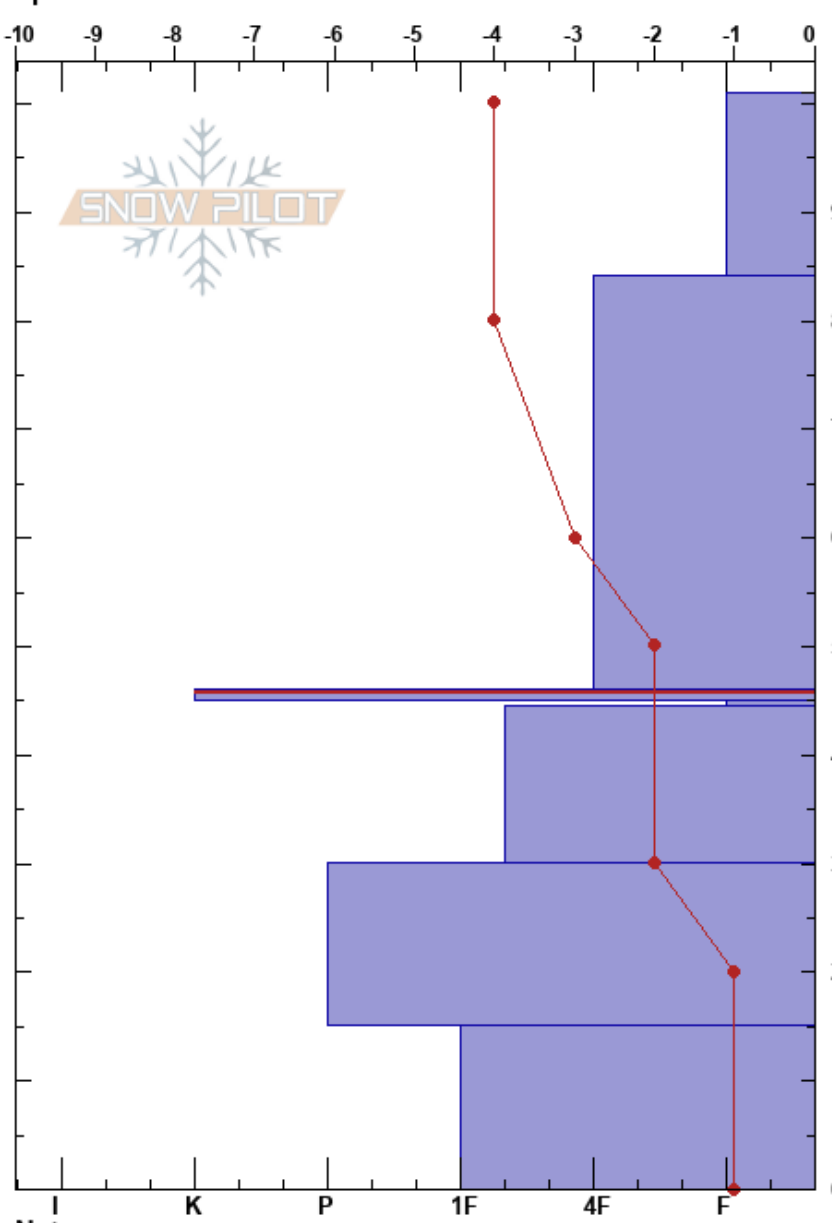

Cowboy- Shot 4  
 North-Central Cascades  
 WA  
 Elevation: 5400 ft  
 Aspect: 10°  
 Specifics:

Dan Veenhuizen  
 12/02/2017 - 12:00pm  
 Co-ord: 47.73298N, -121.10363W  
 Slope Angle: 39°  
 Wind Loading: no

Stability: Good  
 Air Temperature: -6°C  
 Sky Cover: OVC  
 Precipitation: S-1  
 Wind: E Calm

HS:101  
 PS: 35 46-45cm:Problematic layer

| Height (cm) | Crystal |      | Moisture | $\rho$<br>kg/m <sup>3</sup> | Stability tests & Layer comments |
|-------------|---------|------|----------|-----------------------------|----------------------------------|
|             | Form    | Size |          |                             |                                  |
| 101         | *       | 2.5  | D        |                             |                                  |
| 80          | /       | 0.5  |          |                             | ← CT6, PC @84cm                  |
| 50          | ⊙       |      |          |                             |                                  |
| 45          | ☉       | 0.5  |          |                             |                                  |
| 35          | .       | 0.5  |          |                             |                                  |
| 25          | •       | 1    |          |                             |                                  |
| 10          | ⊕       |      |          |                             |                                  |