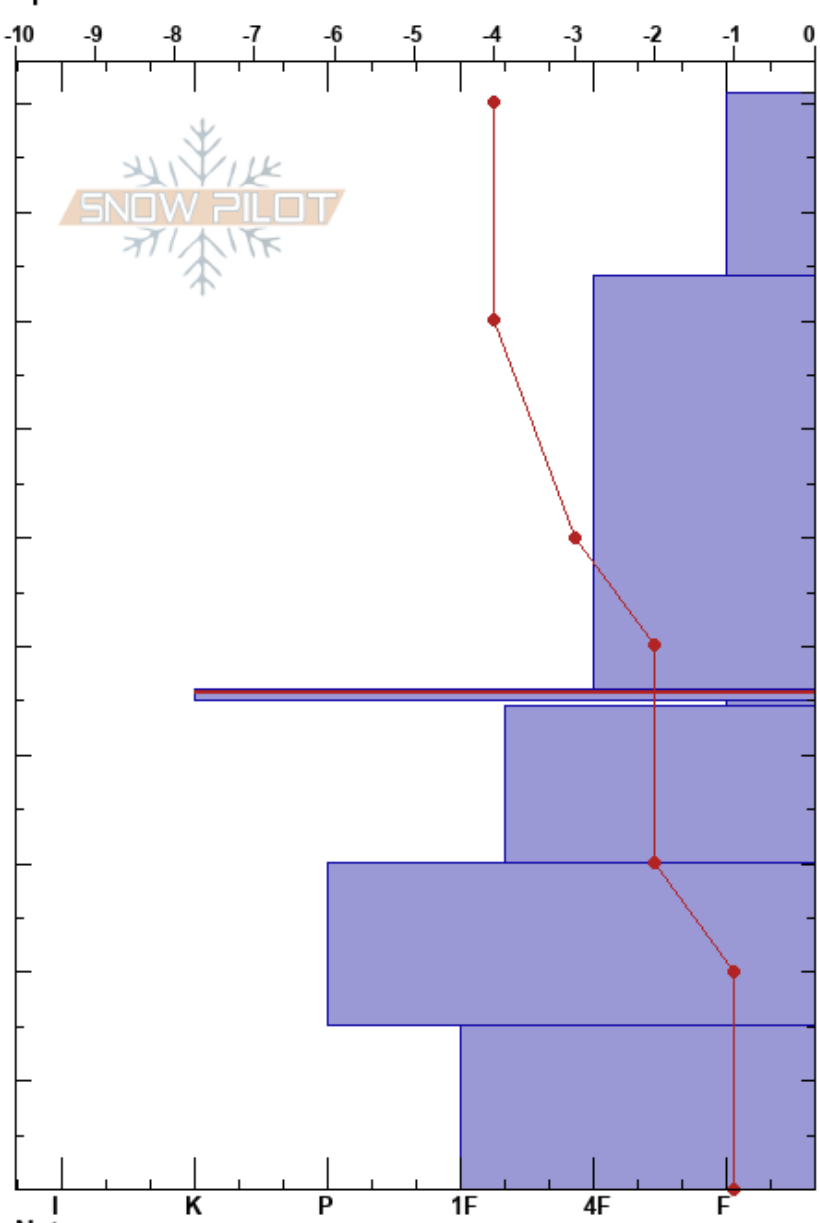

Cowboy- Shot 4
 North-Central Cascades
 WA
 Elevation: 5400 ft
 Aspect: 10°
 Specifics:

Dan Veenhuizen
 12/02/2017 - 12:00pm
 Co-ord: 47.73298N, -121.10363W
 Slope Angle: 39°
 Wind Loading: no

Stability: Good
 Air Temperature: -6°C
 Sky Cover: OVC
 Precipitation: S-1
 Wind: E Calm

HS:101
 PS: 35 46-45cm:Problematic layer

Height (cm)	Crystal		ρ kg/m ³	Stability tests & Layer comments
	Form	Size		
101	*	2.5	D	
80	/	0.5		← CT6, PC @84cm
50	⊙			
45	⊙	0.5		
35	.	0.5		
25	•	1		
10	⊙			