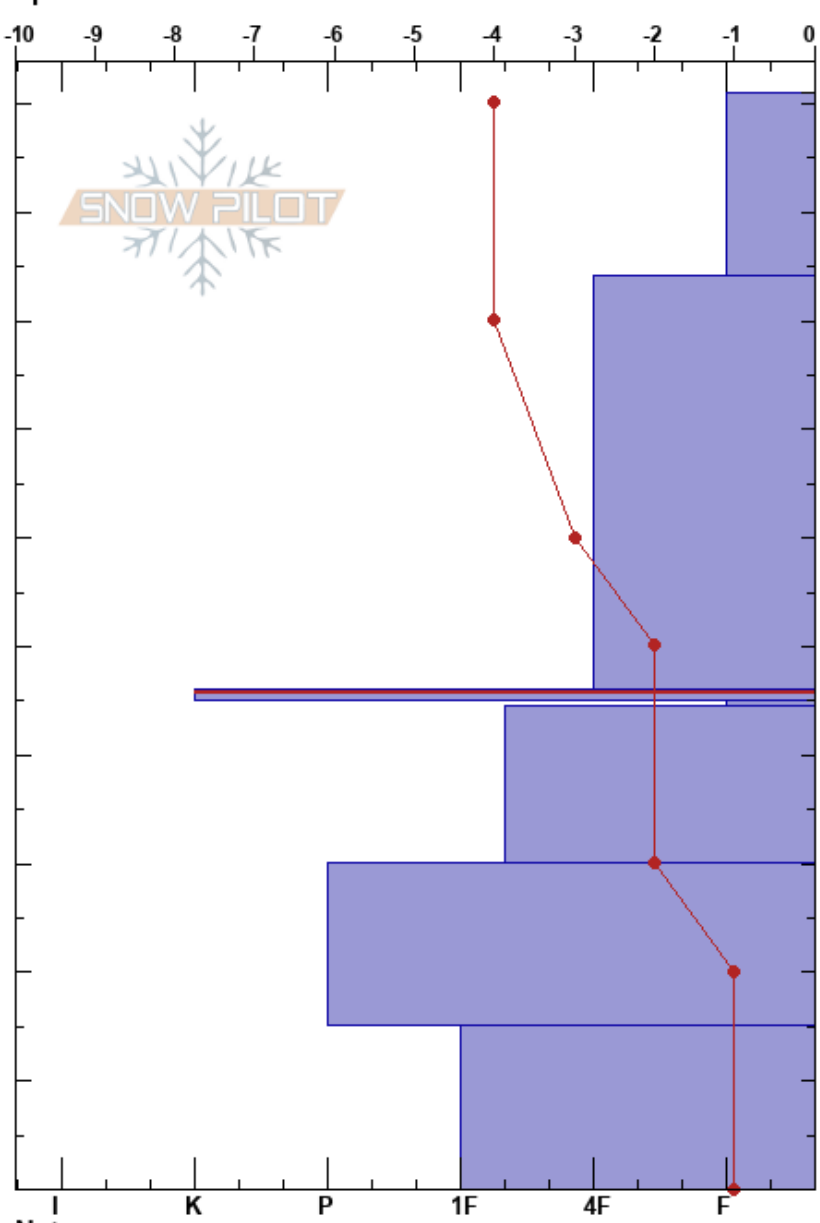

Cowboy- Shot 4
 North-Central Cascades
 WA
 Elevation: 5400 ft
 Aspect: 10°
 Specifics:

Dan Veenhuizen
 12/02/2017 - 12:00pm
 Co-ord: 47.73298N, -121.10363W
 Slope Angle: 39°
 Wind Loading: no

Stability: Good
 Air Temperature: -6°C
 Sky Cover: OVC
 Precipitation: S-1
 Wind: E Calm

HS:101
 PS: 35 46-45cm:Problematic layer

Height (cm)	Crystal		Moisture	ρ kg/m ³	Stability tests & Layer comments
	Form	Size			
101					
90	*	2.5	D		
80					← CT6, PC @84cm
70	/	0.5			
60					
50					
45	⊙				
40	☉	0.5			
30	.	0.5			
20	•	1			
10	⊕				
0					