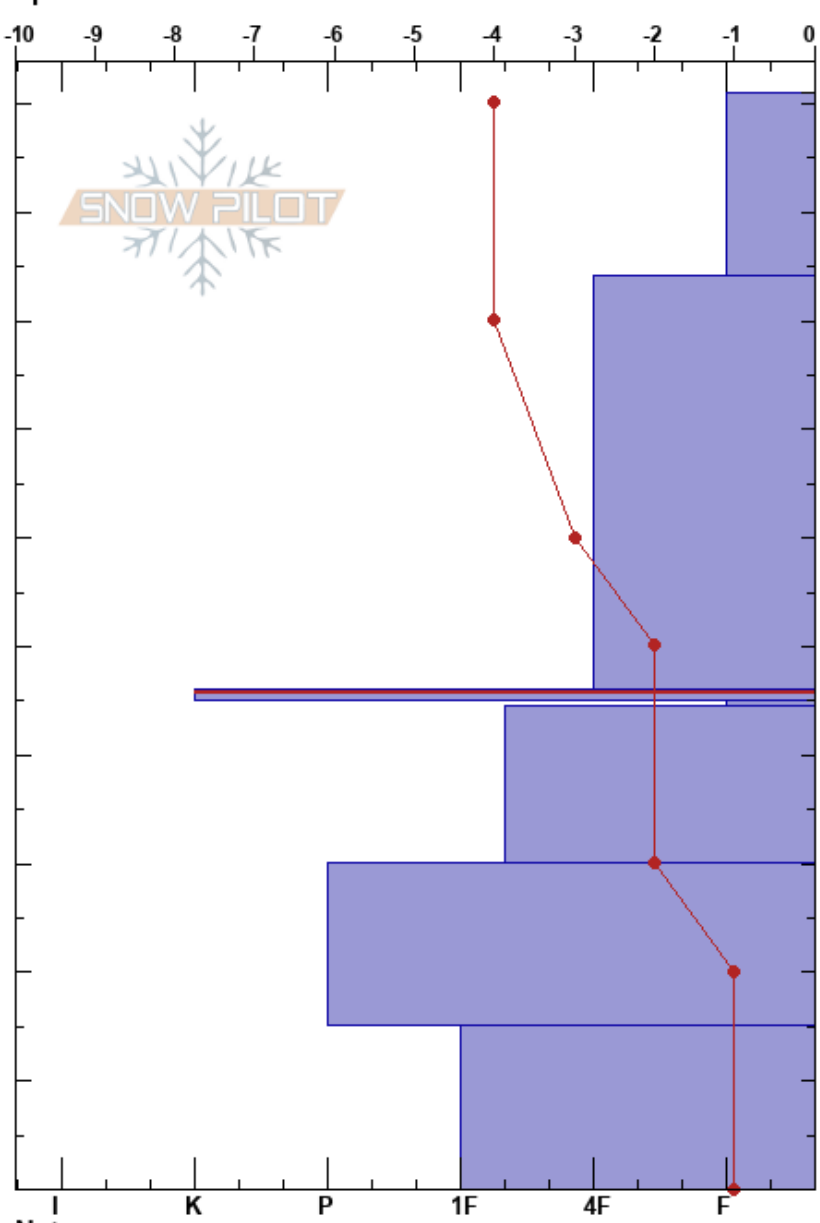

Cowboy- Shot 4  
 North-Central Cascades  
 WA  
 Elevation: 5400 ft  
 Aspect: 10°  
 Specifics:

Dan Veenhuizen  
 12/02/2017 - 12:00pm  
 Co-ord: 47.73298N, -121.10363W  
 Slope Angle: 39°  
 Wind Loading: no

Stability: Good  
 Air Temperature: -6°C  
 Sky Cover: OVC  
 Precipitation: S-1  
 Wind: E Calm

HS:101  
 PS: 35 46-45cm:Problematic layer

Height (cm)	Crystal		Moisture	$\rho$ kg/m <sup>3</sup>	Stability tests & Layer comments
	Form	Size			
101	*	2.5	D		
80	/	0.5			← CT6, PC @84cm
50	⊙				
45	⊙	0.5			
35	.	0.5			
25	•	1			
10	⊙				