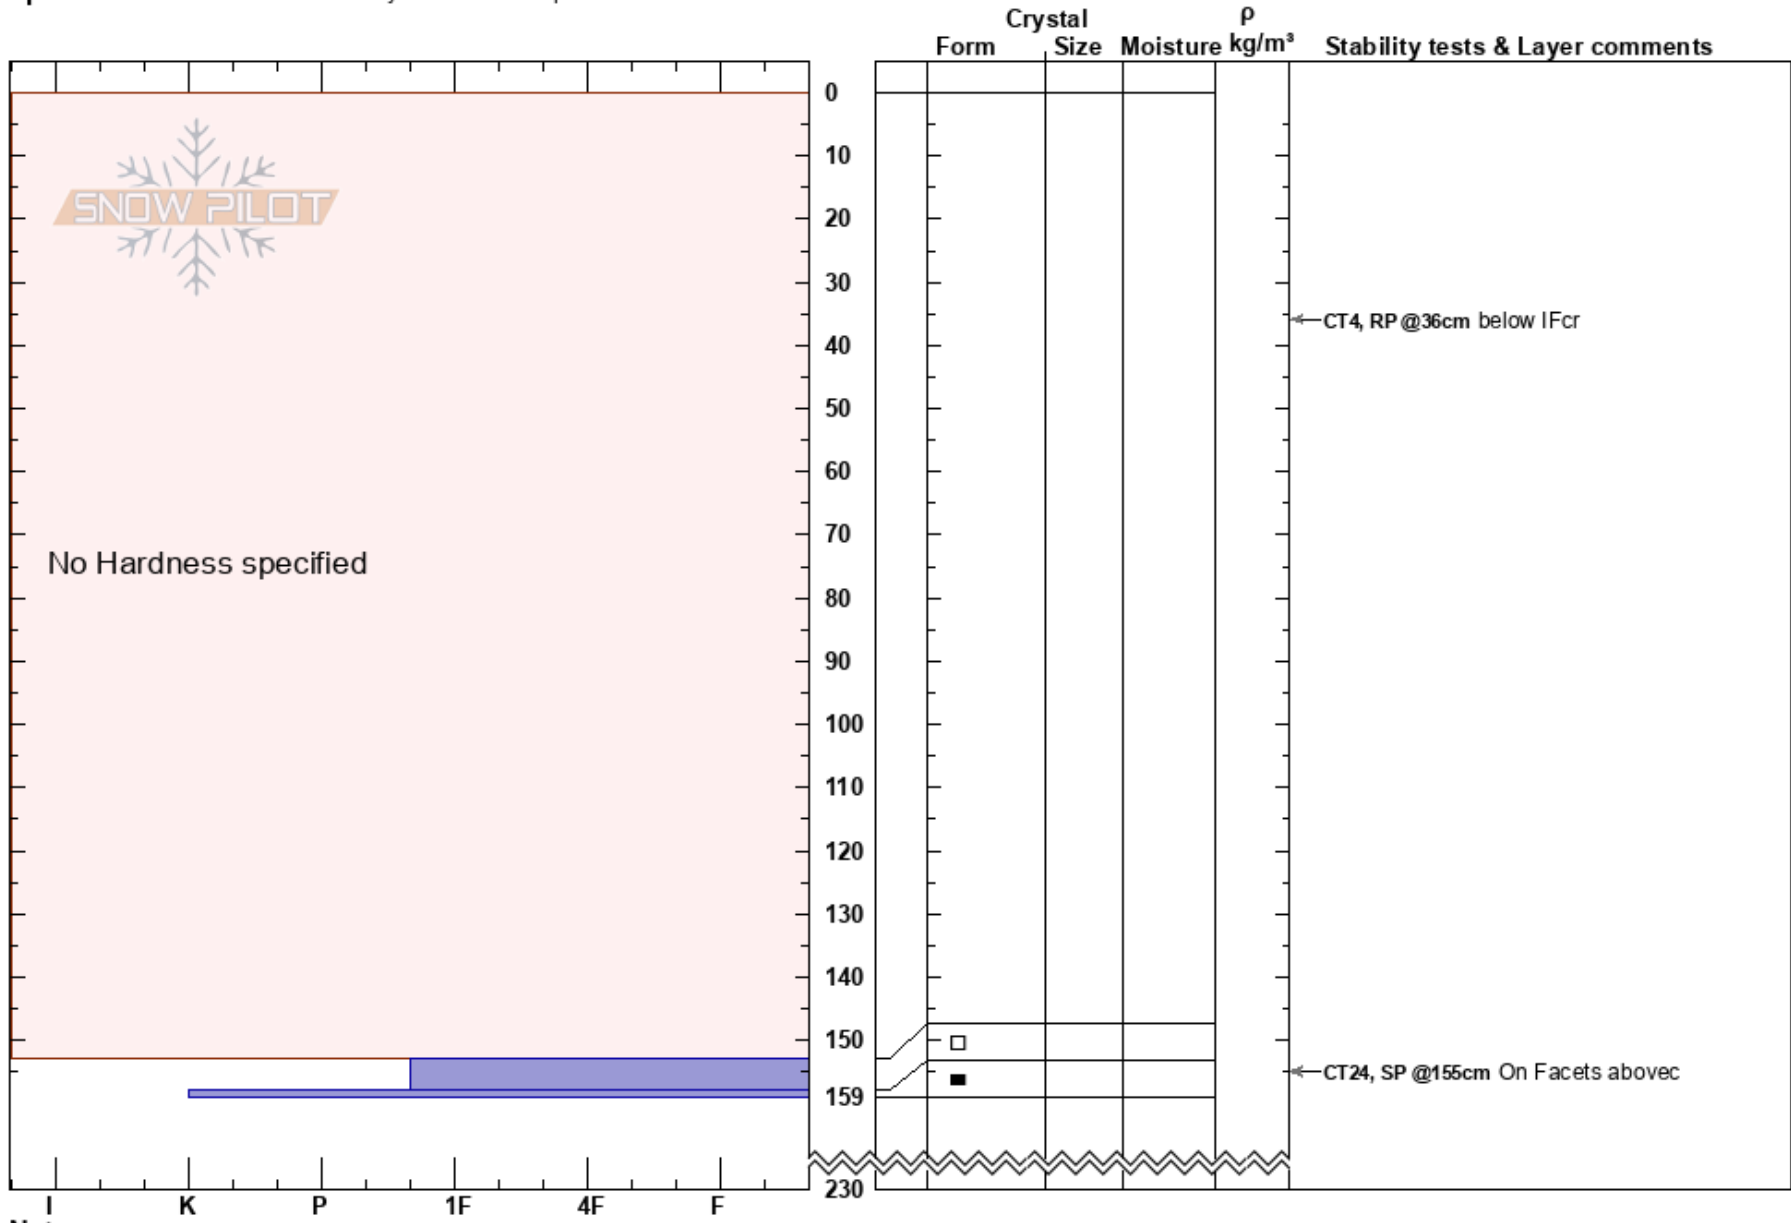

Euphoria
 Monashee
 BC
 Elevation: 1935 m
 Aspect: N
 Specifics: Recent avalanche activity on different slopes

Phil Lester
 25/01/2022 - 12:30
 Co-ord: 11U 375896W 5658475N
 Slope Angle: 43°
 Wind Loading:

Stability:
 Air Temperature:
 Sky Cover: CLR
 Precipitation: NO
 Wind: Calm

HS:230 Layer Notes:

Notes:

I K P 1F 4F F