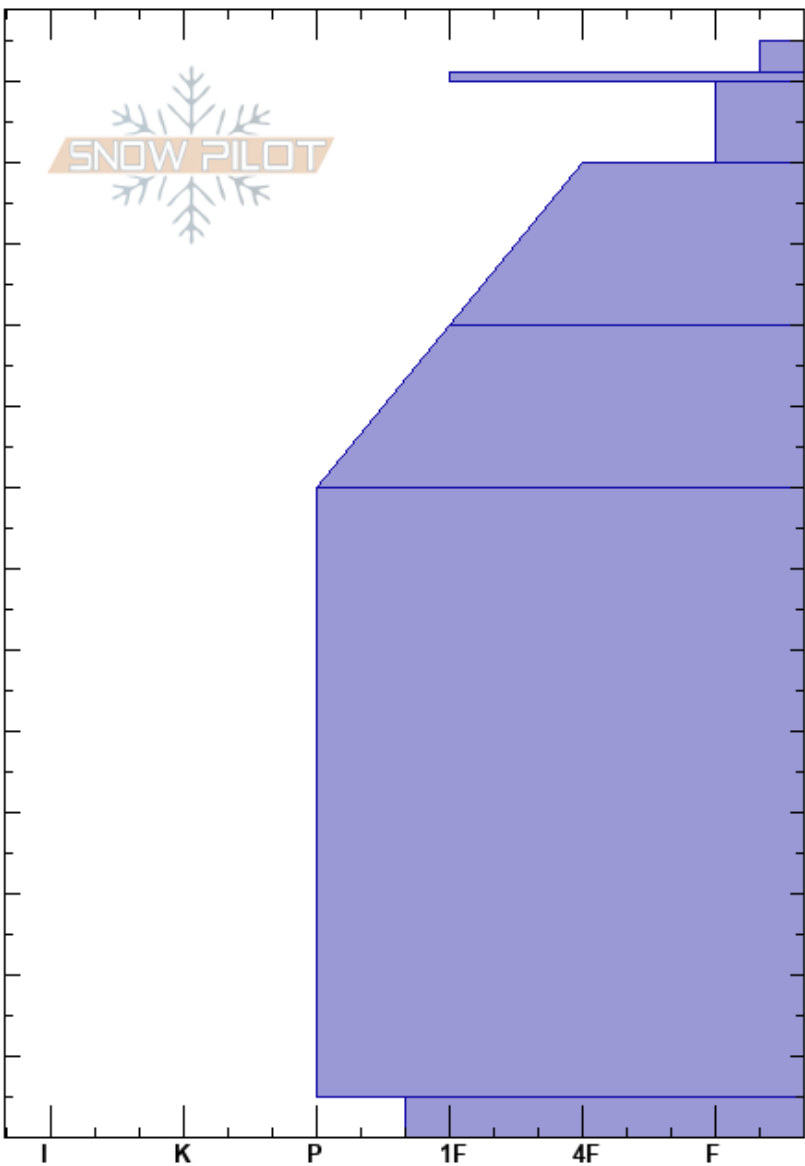

Sink Hollow West
 Bear River Range
 UT
 Elevation: 8514 ft
 Aspect: E
 Specifics:

Lance Dickey
 01/26/2022 - 4:00pm
 Co-ord: 41.99827N, -111.55648W
 Slope Angle: 20°
 Wind Loading:

Stability:
 Air Temperature: 15°F
 Sky Cover: FEW
 Precipitation: NO
 Wind:
 HS:135
 PF:20
 PS:5
 Layer Notes:

Crystal Form	Crystal Size	Moisture	ρ kg/m ³	Stability tests & Layer comments
+				
=				← ECTN1 @130cm
/				
•				
•				
•				
^				

Notes: