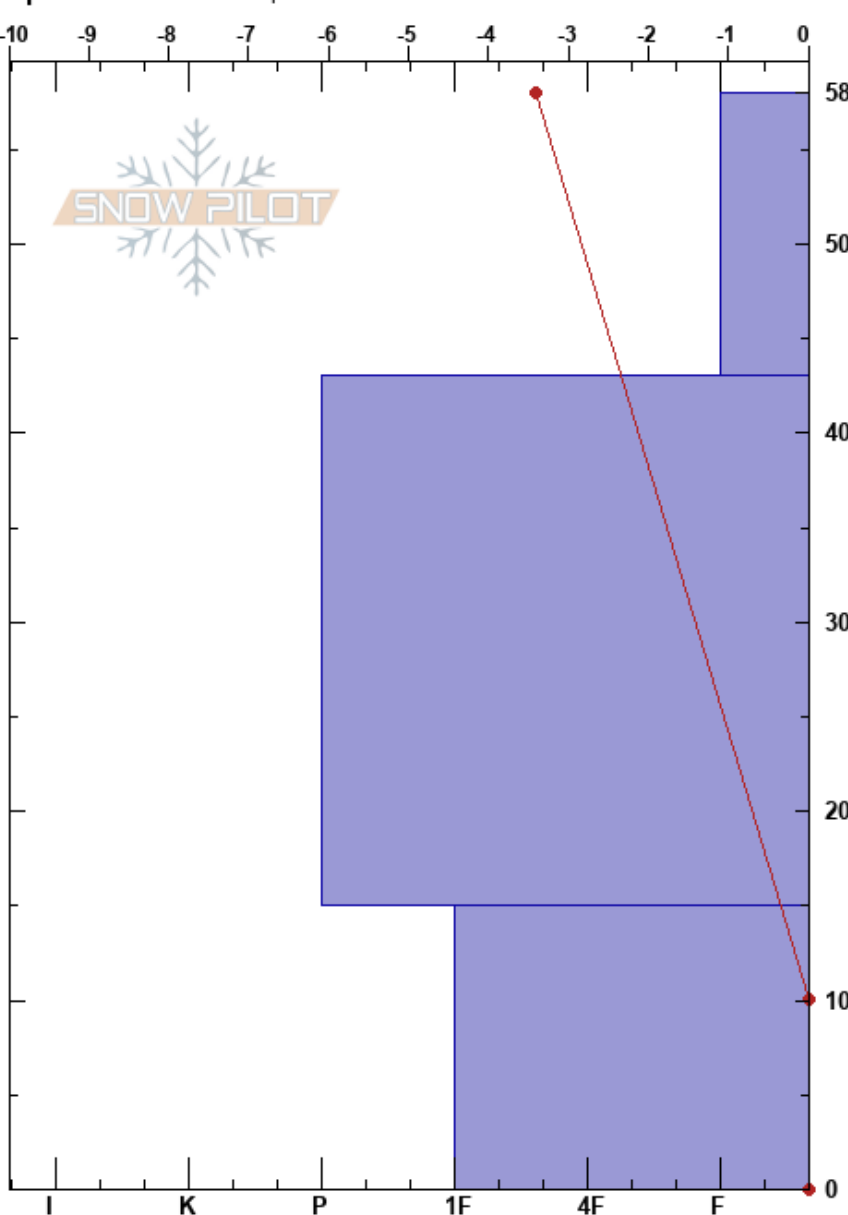

Union Creek
 Crystal Mtn
 WA
Elevation: 6130 ft
Aspect: E
Specifics: We skied slope

Jeremy Allyn
 12/01/2017 - 1:30pm
Co-ord:
Slope Angle: 37°
Wind Loading: no

Stability: Very Good **HS:**58
Air Temperature: -3.2°C
Sky Cover: BKN
Precipitation: NO
Wind: SE Light Breeze

Layer Notes:
 58-43cm: Problematic layer

Form	Crystal		Moisture	ρ kg/m ³	Stability tests & Layer comments
	Size				
/ (V)	1-2		D		
☞	2-3		D		
☞	3		M		

Notes: