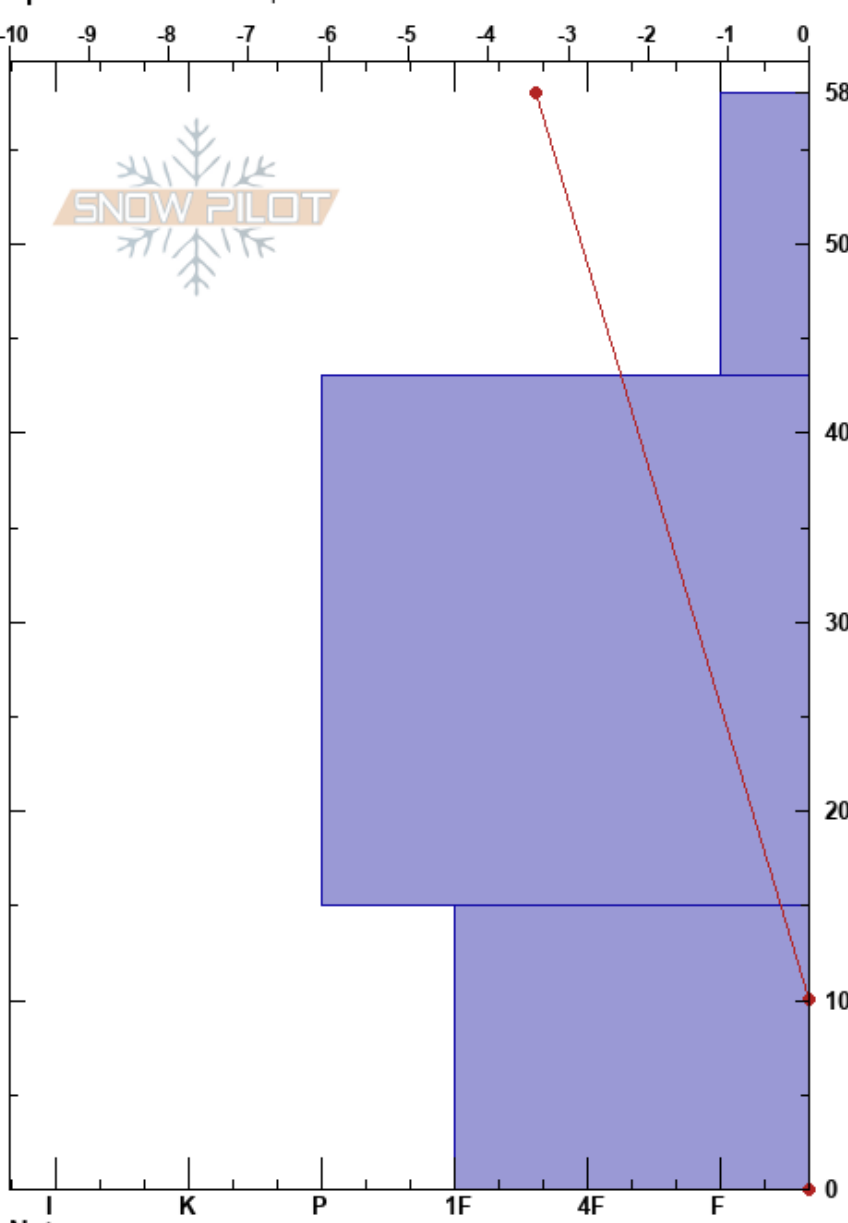

Union Creek
 Crystal Mtn
 WA
Elevation: 6130 ft
Aspect: E
Specifics: We skied slope

Jeremy Allyn
 12/01/2017 - 1:30pm
Co-ord:
Slope Angle: 37°
Wind Loading: no

Stability: Very Good **HS:**58
Air Temperature: -3.2°C
Sky Cover: BKN
Precipitation: NO
Wind: SE Light Breeze

Layer Notes:
 58-43cm: Problematic layer

Form	Crystal		Moisture	ρ kg/m ³	Stability tests & Layer comments
	Size				
/ (V)	1-2		D		
☞	2-3		D		
☞	3		M		

Notes: