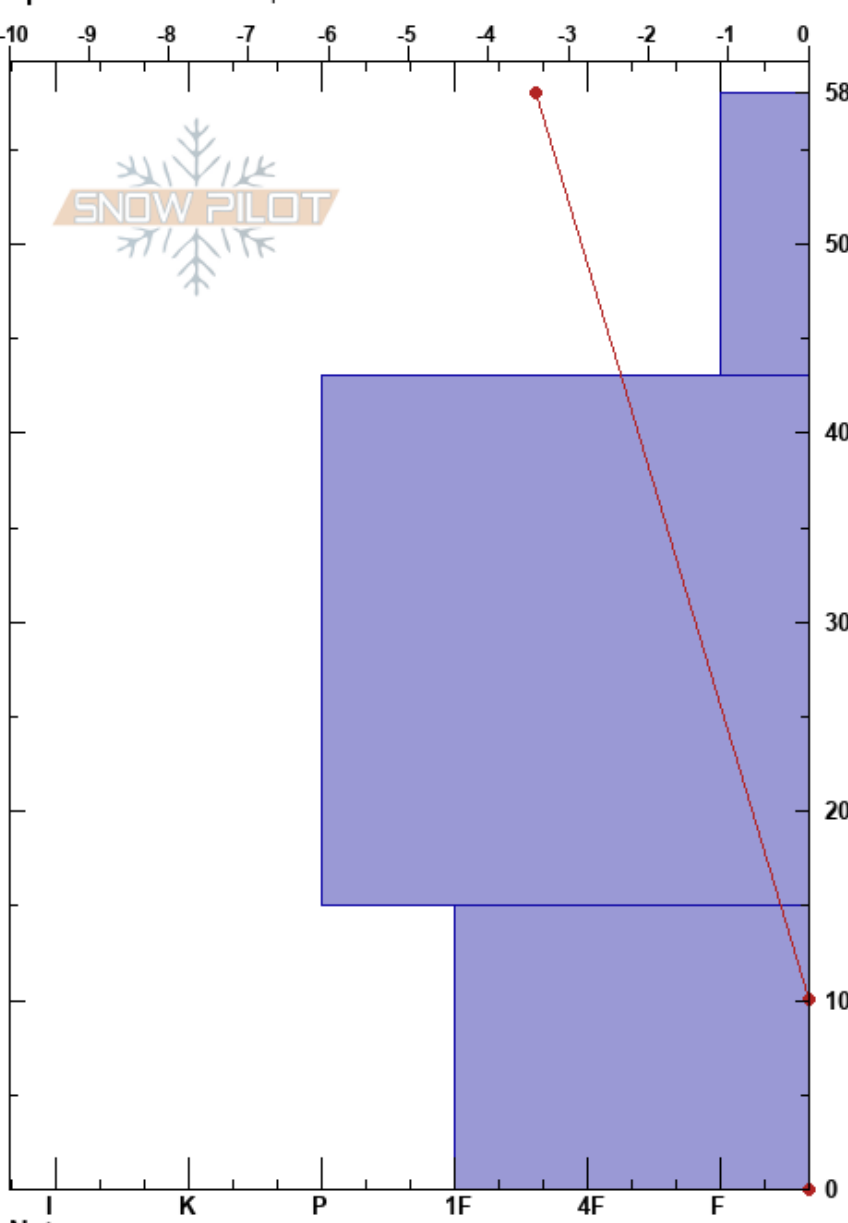

Union Creek  
 Crystal Mtn  
 WA  
**Elevation:** 6130 ft  
**Aspect:** E  
**Specifics:** We skied slope

Jeremy Allyn  
 12/01/2017 - 1:30pm  
**Co-ord:**  
**Slope Angle:** 37°  
**Wind Loading:** no

**Stability:** Very Good **HS:**58  
**Air Temperature:** -3.2°C  
**Sky Cover:** BKN  
**Precipitation:** NO  
**Wind:** SE Light Breeze

**Layer Notes:**  
 58-43cm: Problematic layer

Form	Crystal		Moisture	$\rho$ kg/m <sup>3</sup>	Stability tests & Layer comments
	Size				
/ (V)	1-2		D		
☐	2-3		D		
☐	3		M		