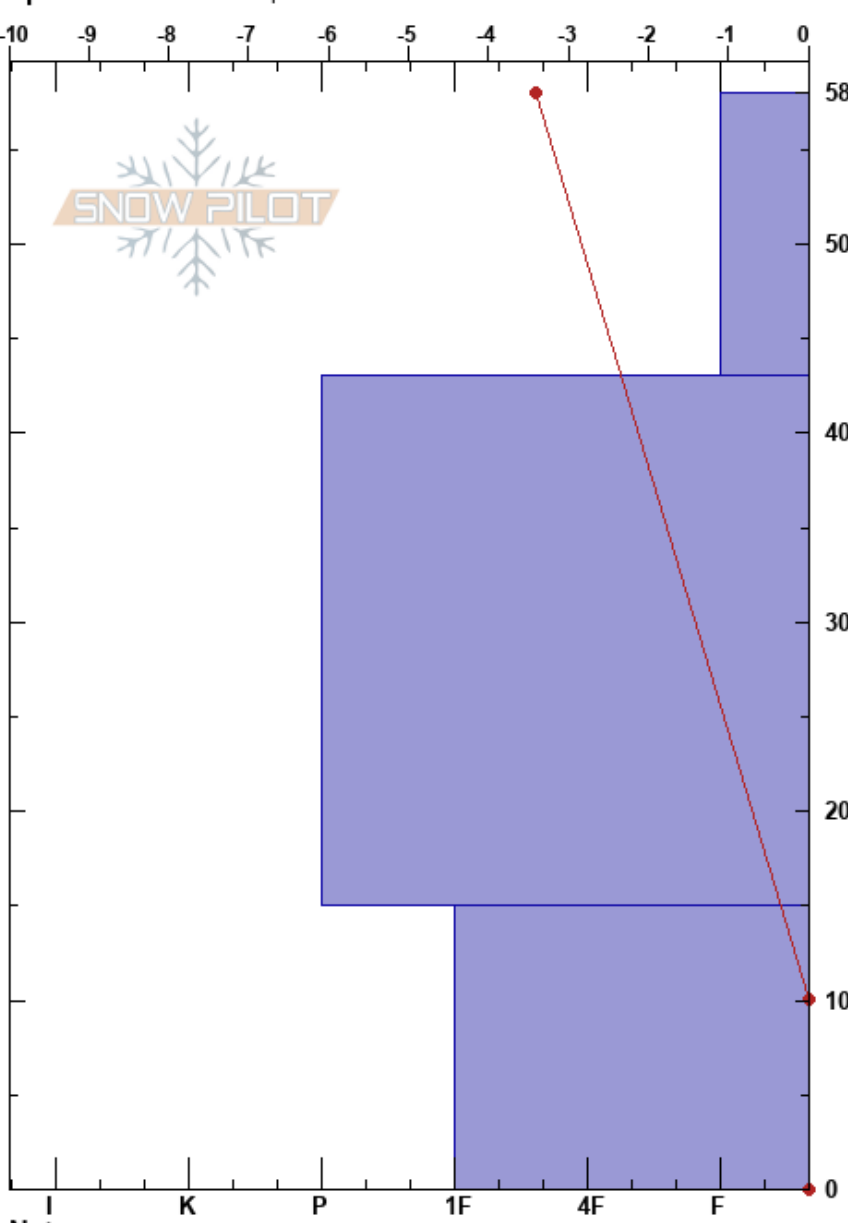

Union Creek
 Crystal Mtn
 WA
Elevation: 6130 ft
Aspect: E
Specifics: We skied slope

Jeremy Allyn
 12/01/2017 - 1:30pm
Co-ord:
Slope Angle: 37°
Wind Loading: no

Stability: Very Good **HS:**58
Air Temperature: -3.2°C
Sky Cover: BKN
Precipitation: NO
Wind: SE Light Breeze

Layer Notes:
 58-43cm: Problematic layer

Form	Crystal Size	Moisture	ρ kg/m ³	Stability tests & Layer comments
/ (V)	1-2	D		
☐	2-3	D		
☐	3	M		

Notes: