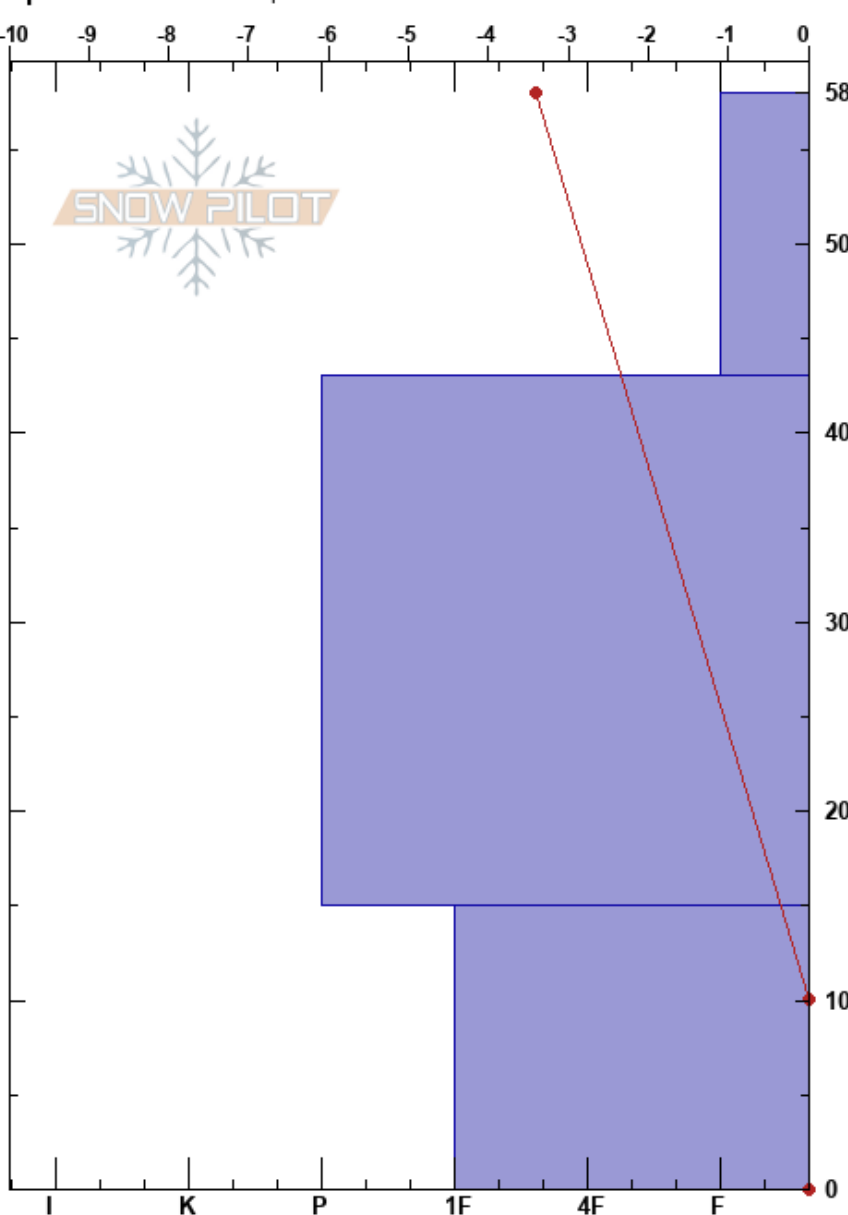

Union Creek  
 Crystal Mtn  
 WA  
**Elevation:** 6130 ft  
**Aspect:** E  
**Specifics:** We skied slope

Jeremy Allyn  
 12/01/2017 - 1:30pm  
**Co-ord:**  
**Slope Angle:** 37°  
**Wind Loading:** no

**Stability:** Very Good **HS:**58  
**Air Temperature:** -3.2°C  
**Sky Cover:** BKN  
**Precipitation:** NO  
**Wind:** SE Light Breeze

**Layer Notes:**  
 58-43cm: Problematic layer

Form	Crystal Size	Moisture	$\rho$ kg/m <sup>3</sup>	Stability tests & Layer comments
/ (V)	1-2	D		
☞	2-3	D		
☞	3	M		