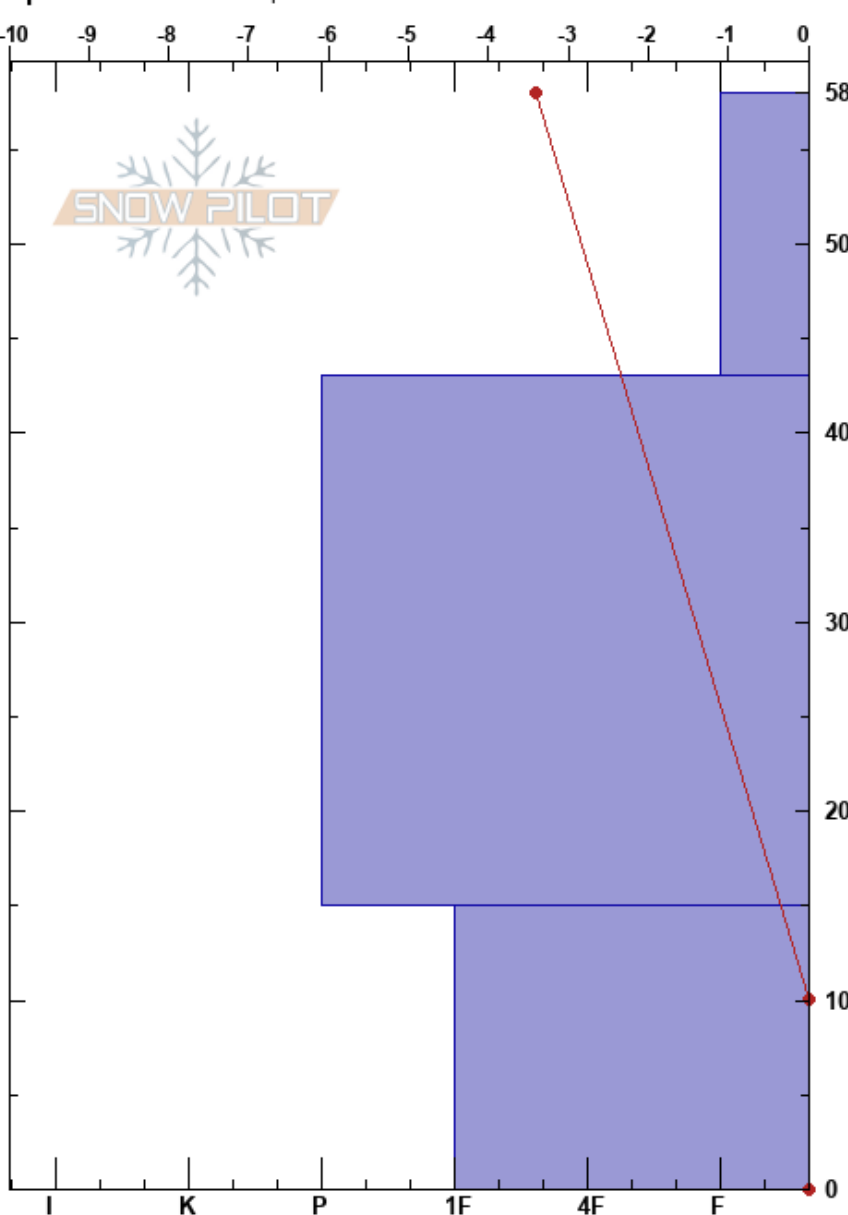

Union Creek
 Crystal Mtn
 WA
Elevation: 6130 ft
Aspect: E
Specifics: We skied slope

Jeremy Allyn
 12/01/2017 - 1:30pm
Co-ord:
Slope Angle: 37°
Wind Loading: no

Stability: Very Good **HS:**58
Air Temperature: -3.2°C
Sky Cover: BKN
Precipitation: NO
Wind: SE Light Breeze

Layer Notes:
 58-43cm: Problematic layer

Form	Crystal		ρ kg/m ³	Stability tests & Layer comments
	Size	Moisture		
/ (V)	1-2	D		
☞	2-3	D		
☞	3	M		

Notes: