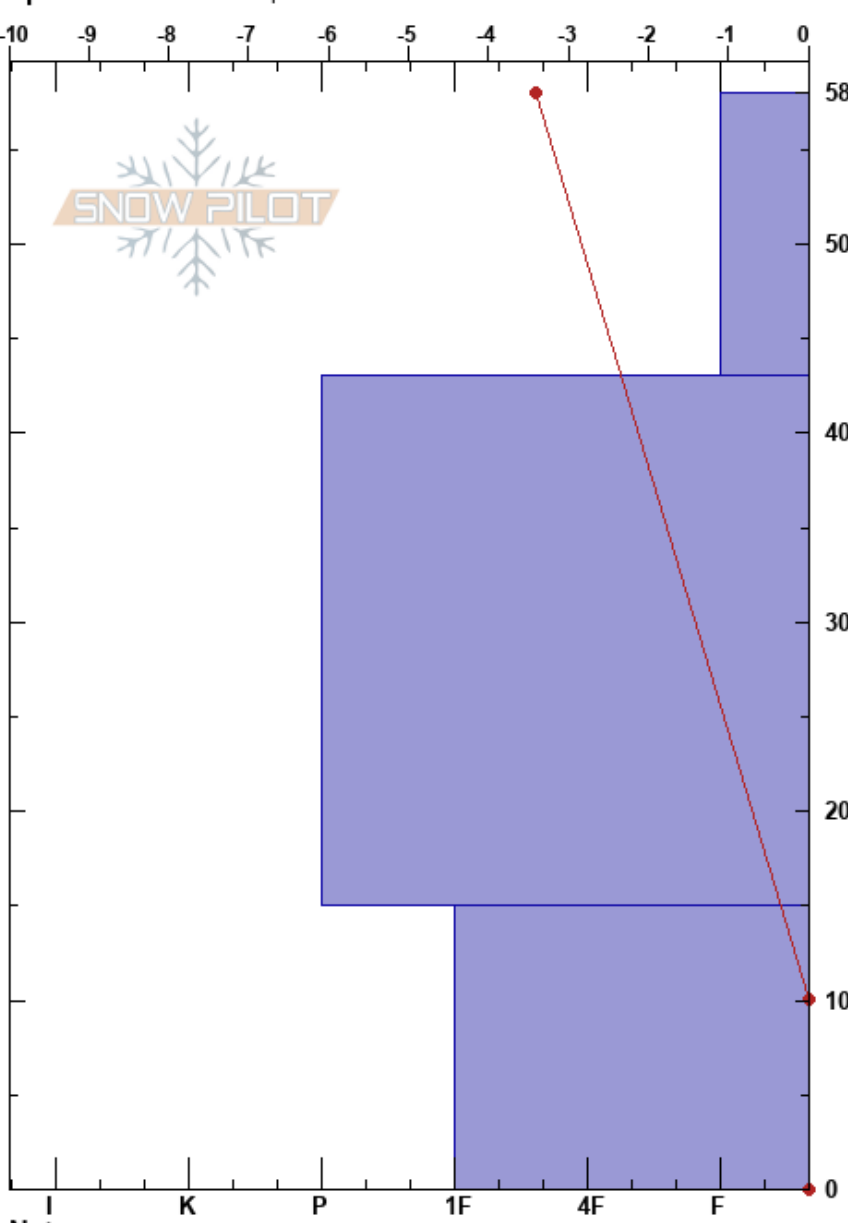

Union Creek  
 Crystal Mtn  
 WA  
**Elevation:** 6130 ft  
**Aspect:** E  
**Specifics:** We skied slope

Jeremy Allyn  
 12/01/2017 - 1:30pm  
**Co-ord:**  
**Slope Angle:** 37°  
**Wind Loading:** no

**Stability:** Very Good **HS:**58  
**Air Temperature:** -3.2°C  
**Sky Cover:** BKN  
**Precipitation:** NO  
**Wind:** SE Light Breeze

**Layer Notes:**  
 58-43cm: Problematic layer

Form	Crystal Size	Moisture	$\rho$ kg/m <sup>3</sup>	Stability tests & Layer comments
/ (V)	1-2	D		
☞	2-3	D		
☞	3	M		