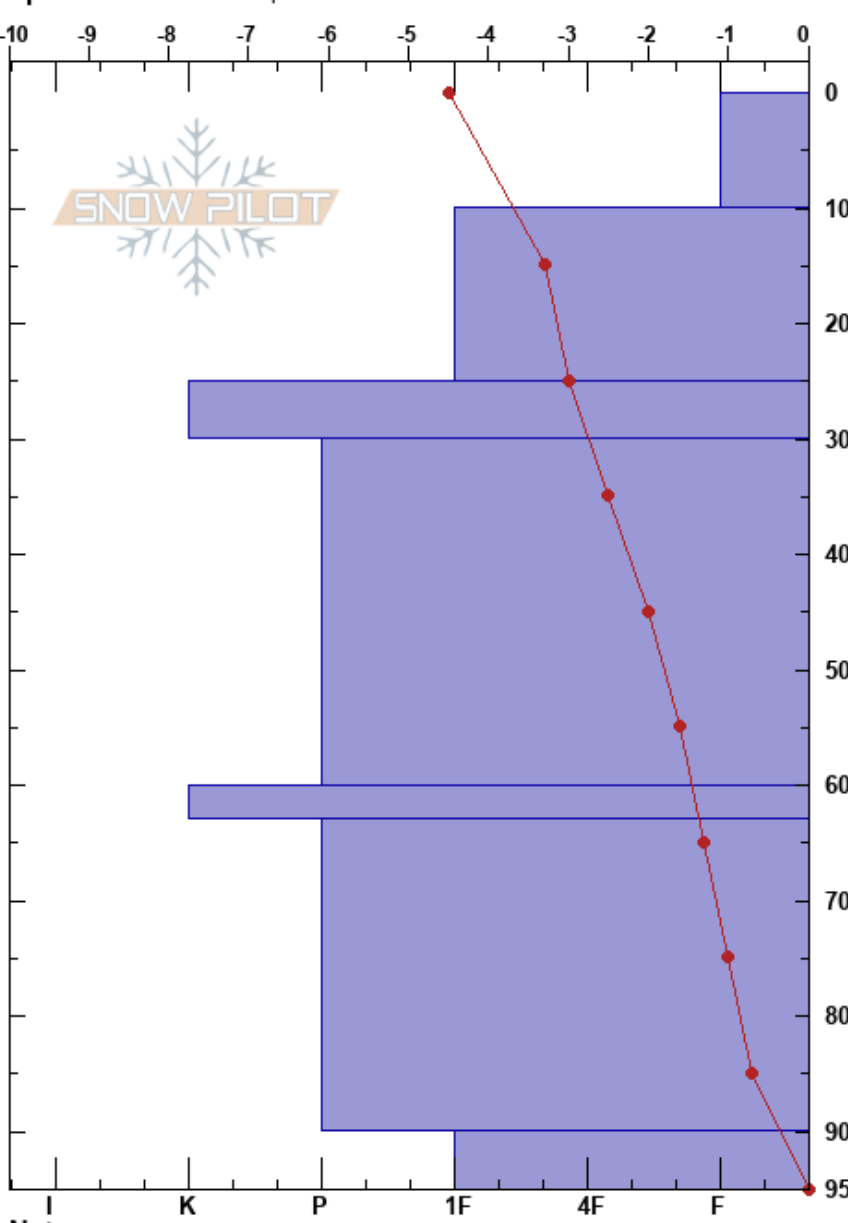

NW Hemlock Ridge  
 Eastern Sierra Nevada  
 CA  
 Elevation: 9715 ft  
 Aspect: NW  
 Specifics: We skied slope

Christopher Older  
 12/01/2017 - 1:55pm  
 Co-ord: 11S 318439W 4167121N  
 Slope Angle: 36°  
 Wind Loading:

Stability: **HS:95**  
 Air Temperature: -3°C **PF:15**  
 Sky Cover: CLR **PS:10**  
 Precipitation: NO  
 Wind: S Light Breeze  
 Layer Notes: 90-95cm: Problematic layer

Form	Crystal Size	Moisture	$\rho$ kg/m <sup>3</sup>	Stability tests & Layer comments
/	1			
⊘ ( / )	2.5			← ECTN29 @10cm
⊘ ⊘	3			
•	2.5			
⊘ ⊘	3			
•	3			
□	2			