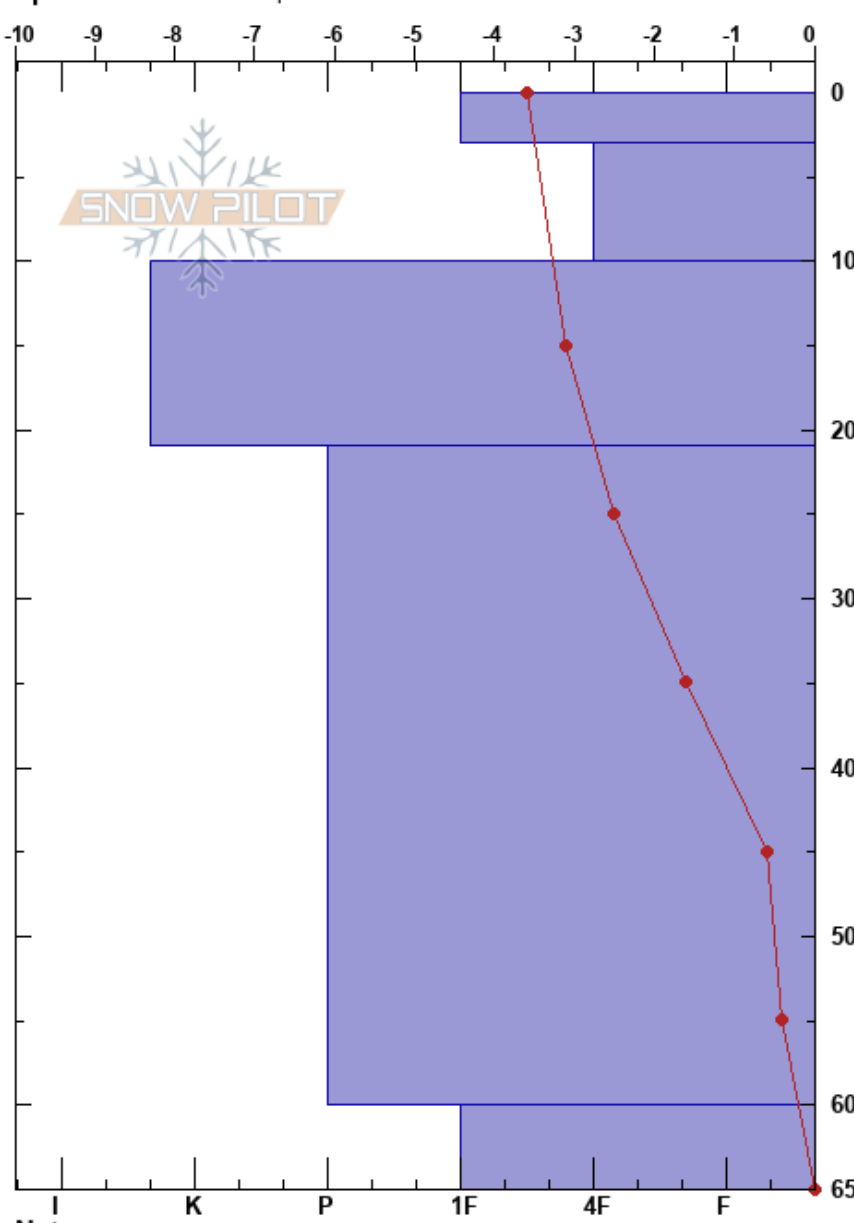

SE Face, Hemlock Ridge
 Eastern Sierra Nevada
 CA
 Elevation: 9872 ft
 Aspect: SE
 Specifics: We skied slope

Christopher Older
 12/01/2017 - 11:53am
 Co-ord: 11S 318674W 4166773N
 Slope Angle: 35°
 Wind Loading:

Stability: HS:65
 Air Temperature: 3°C PF:10 60-65cm:Problematic layer
 Sky Cover: CLR
 Precipitation: NO
 Wind: SW Light Breeze

Form	Crystal		Moisture	ρ kg/m³	Stability tests & Layer comments
	Size				
-	1				← ECTN30 @0cm No failure
+	1				
⊙⊙	25				
•	2				
□	2				