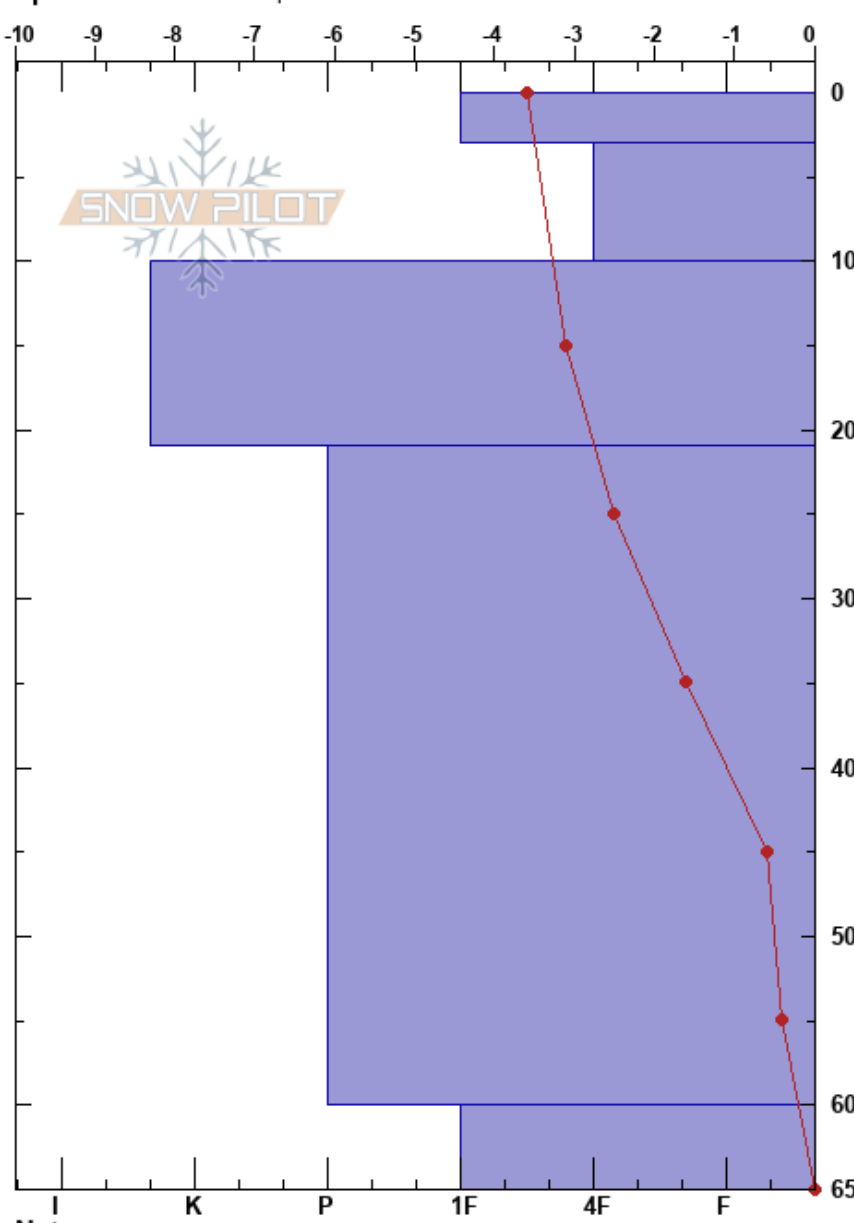

SE Face, Hemlock Ridge
 Eastern Sierra Nevada
 CA
 Elevation: 9872 ft
 Aspect: SE
 Specifics: We skied slope

Christopher Older
 12/01/2017 - 11:53am
 Co-ord: 11S 318674W 4166773N
 Slope Angle: 35°
 Wind Loading:

Stability: HS:65
 Air Temperature: 3°C PF:10 60-65cm:Problematic layer
 Sky Cover: CLR
 Precipitation: NO
 Wind: SW Light Breeze

Form	Crystal		ρ kg/m ³	Stability tests & Layer comments
	Size	Moisture		
-	1			← ECTN30 @0cm No failure
+	1			
⊙⊙	25			
•	2			
□	2			